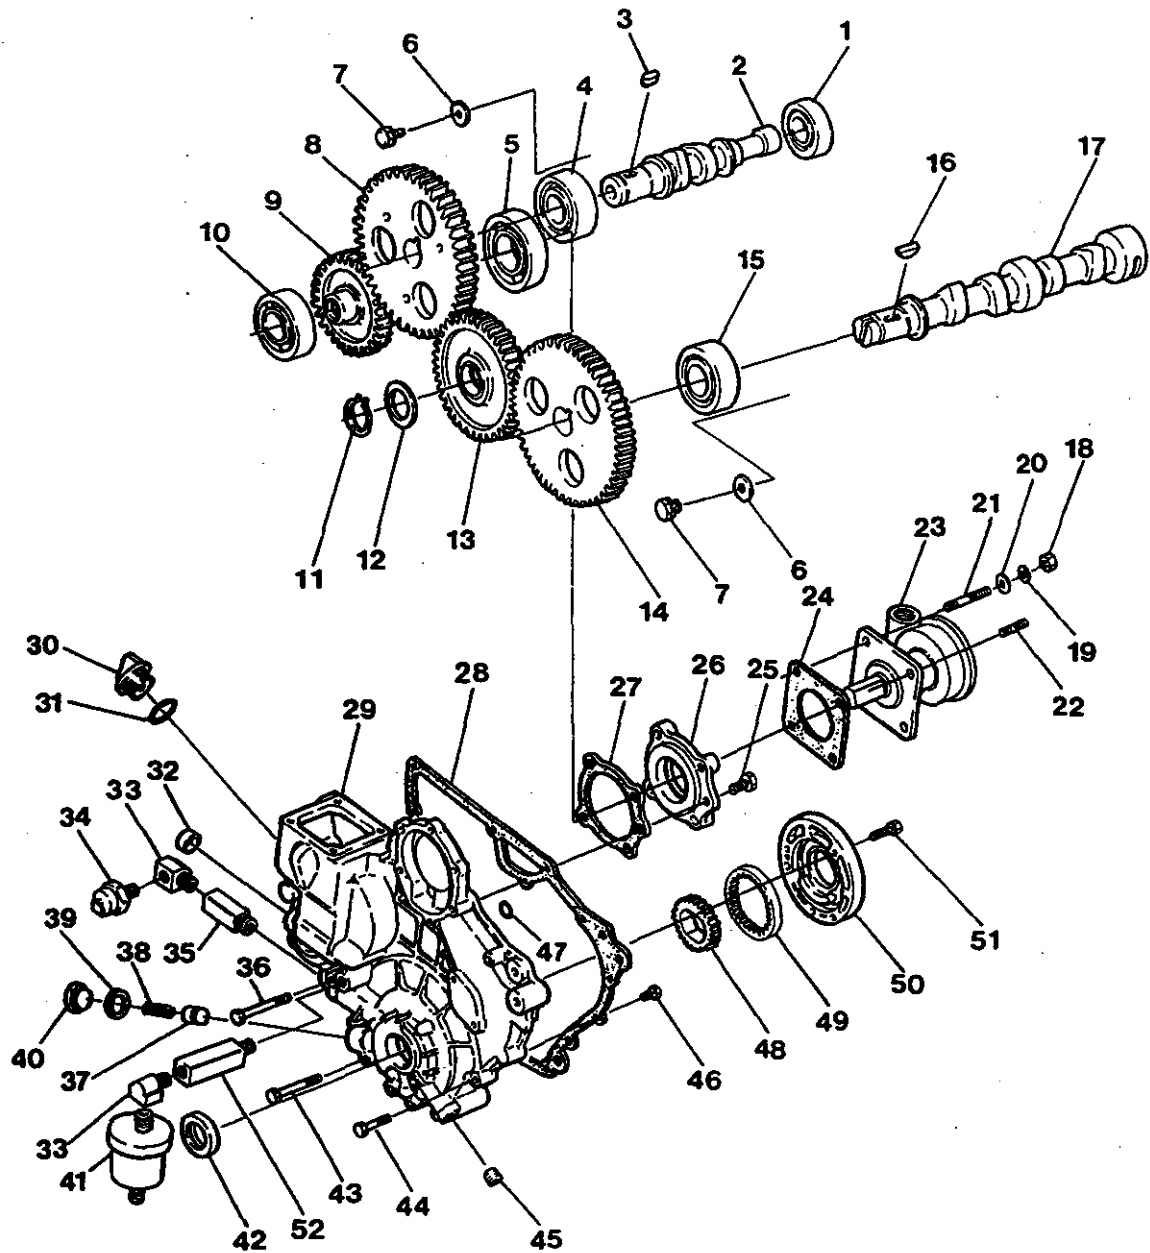

WESTERBEKE 5.0 BCD GENERATOR - CAMSHAFT - TIMING SYSTEM

REF	PN	NAME	REMARKS	QUAN
1	036949	BEARING	BALL	1
2	037075	CAMSHAFT	INJECTION PUMP	1
3	030273	KEY		1
4	036948	BEARING	BALL	1
5	036950	BEARING	BALL	1
6	036970	WASHER	CAMSHAFT RETAINING	2
7-1	031825	CAPSCREW	M 6 X 12 DIN 933	2
7-2	031783	LOCKWASHER	M 6 DIN 127	2
8	037006	GEAR	INJECTION PUMP CAMSHAFT	1
9	036996	GEAR	SEA WATER PUMP DRIVE	1
10	036948	BEARING	BALL	1
11	030280	RING	RETAINING	1
12	036978	SPACER		1
13	037025	GEAR	IDLER	1
14	036995	GEAR	CAMSHAFT	1
15	036948	BEARING	BALL	1
16	030274	KEY	WOODRUFF	1
17	037017	CAMSHAFT		1
18	018242	NUT	M 8 DIN 934	4
19	031786	LOCKWASHER	M 8 DIN 127	4
20	031787	WASHER	M 8 DIN 125	4
21	031281	STUD	M 8 X 40 DIN 939	3
22	015828	STUD	M 8 X 22 DIN 939	1
23	033636	PUMP	SEA WATER	1
24	030326	GASKET	SEA WATER PUMP MOUNTING	1
25-1	013630	CAPSCREW	M 8 X 25 DIN 933	1
25-2	031786	LOCKWASHER	M 8 DIN 127	1
26	036946	HOUSING	BEARING	1
27	036982	GASKET	HOUSING	1
28	037019	GASKET	GEAR CASE	1
29	037086	CASE	GEAR	1
30	033126	CAP	OIL FILLER INCLUDING O-RING	1
31	033123	O-RING	OIL FILLER CAP	1
32	036968	CAP	SEALING	1
33	013340	ELBOW	1/8 NPT STREET	2
34	037323	SWITCH	OIL PRESSURE	1
35	037508	ADAPTER	1/8 BSPT TO 1/8 NPT	1
36	034397	CAPSCREW	M 6 X 65 DIN 931	1

WESTERBEKE 5.0 BCD GENERATOR - CAMSHAFT - TIMING SYSTEM