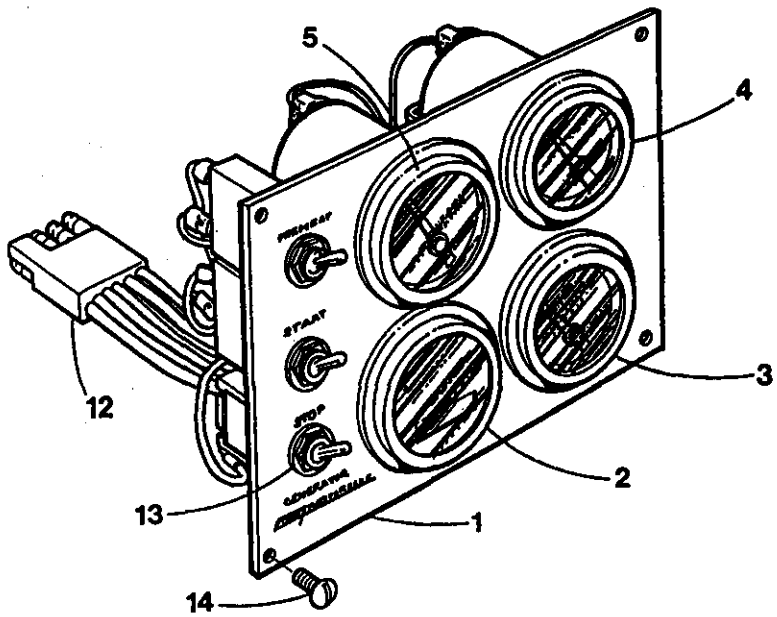

WESTERBEKE 5.0 BCD GENERATOR - CONTROL PANEL

WESTERBEKE 5.0 BCD GENERATOR - CONTROL PANEL

REF	PN	NAME	REMARKS	QUAN
1	036539	PANEL	GENERATOR CONTROL REF 2 THRU 13	1
2	036192	HOURMETER		1
3	037605	VOLTMETER	12 VDC	1
4	037603	METER	OIL PRESSURE 0-100 PSI	1
5	037601	METER	WATER TEMPERATURE	1
6-1	034485	PLATE	PANEL	1
6-2	034999	COVER	BOX, WHEN PANEL REMOTE MOUNTED	1
7	024731	SWITCH	STOP	1
8	024732	SWITCH	PREHEAT-START	2
9-1	042893	LAMP	INSTRUMENT WEDGE BASE INCL HOLDER	3
9-2	035825	WIRE	LAMP POWER CONNECTION	3
10-1	031900	NUT	10-32	AR
10-2	031902	LOCKWASHER	10	AR
11	031904	NUT	10-24 KEPS	1
12	036538	HARNESS	PANEL	1
13	031999	RING	LOCK-TOGGLE SWITCH MOUNT	3
14	034421	SCREW	8-32 X 3/8 TRUSS HEAD BLACK SS	4
15-1	038123	HARNESS	ENGINE	1
15-2	036232	HARNESS	PANEL BOX	1
16	023939	BUSHING	SNAP-IN 1-3/4 IN HOLE	2
17-1	038178	ASSEMBLY	BOX AND HARNESS	1
17-2	034243	BOX	GENERATOR CONTROL PANEL	1
18	013856	PLATE	SCREW-TERMINAL BLOCK	2
19-1	031866	SCREW	8-32 X 7/8 BINDING HEAD SS	4
19-2	031842	NUT	8-32 HEX SS	4
19-3	031843	WASHER	FLAT 8	4
19-4	031844	LOCKWASHER	8	4
20	013320	BLOCK	TERMINAL 4 POS TO SEPT 93	1
21	013363	MARKER	TERMINAL BLOCK	1
22	013938	JUMPER	TERMINAL BLOCK	1
23-1	031855	SCREW	6-32 X 5/8 BINDING HEAD SS	4
23-2	050234	NUT	6-32 KEPS	4
23-3	031838	WASHER	FLAT 6	4
24	015222	PLATE	SCREW-TERMINAL BLOCK	2
24-4	038042	NUT	SWITCH	1
25	019122	MARKER	TERMINAL BLOCK	1
26	019121	BLOCK	TERMINAL 5 POS TO SEPT 93	1
27-1	033259	SWITCH	EMERGENCY STOP	1
27-2	033258	BOOT	EMERGENCY STOP SWITCH	1
27-3	033251	LABEL	EMERGENCY STOP SWITCH	1