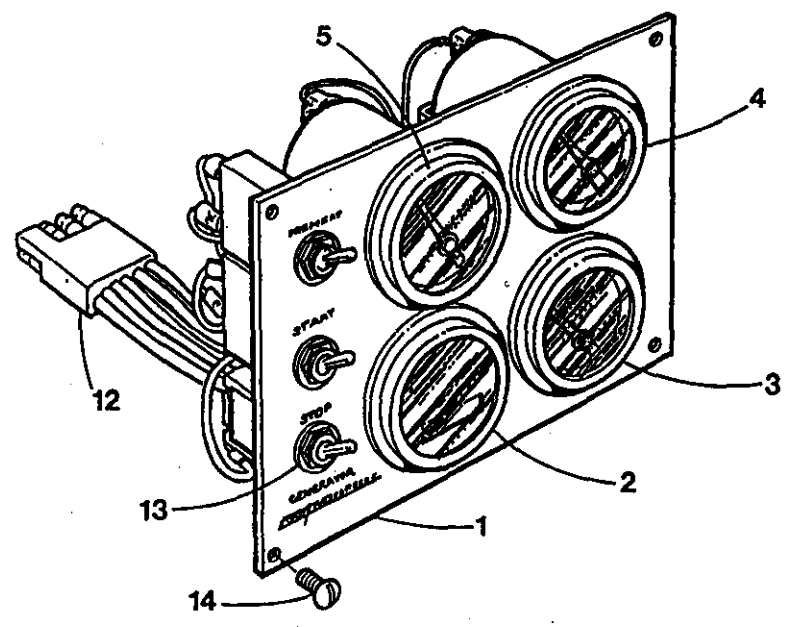

WESTERBEKE 5.0 BCD GENERATOR - CONTROL PANEL

REF	PN	NAME	REMARKS	QUAN
1	036539	PANEL	GENERATOR CONTROL REF 2 THRU 13	1
2	036192	HOURMETER		1
3	037605	VOLTMETER	12 VDC	1
4	037603	METER	OIL PRESSURE 0-100 PSI	1
5	037601	METER	WATER TEMPERATURE	1
6-1	034485	PLATE	PANEL	1
6-2	034999	COVER	BOX, WHEN PANEL REMOTE MOUNTED	1
7	024731	SWITCH	STOP	1
8	024732	SWITCH	PREHEAT-START	2
9-1	042893	LAMP	INSTRUMENT WEDGE BASE INCL HOLDER	3
9-2	035825	WIRE	LAMP POWER CONNECTION	3
10-1	031900	NUT	10-32	AR
10-2	031902	LOCKWASHER	10	AR
11	031904	NUT	10-24 KEPS	1
12	036538	HARNESS	PANEL	1
13	031999	RING	LOCK-TOGGLE SWITCH MOUNT	3
14	034421	SCREW	8-32 X 3/8 TRUSS HEAD BLACK SS	4
15-1	038123	HARNESS	ENGINE	1
15-2	036232	HARNESS	PANEL BOX	1
16	023939	BUSHING	SNAP-IN 1-3/4 IN HOLE	2
17-1	038178	ASSEMBLY	BOX AND HARNESS	1
17-2	034243	BOX	GENERATOR CONTROL PANEL	1
18	013856	PLATE	SCREW-TERMINAL BLOCK	2
19-1	031866	SCREW	8-32 X 7/8 BINDING HEAD SS	4
19-2	031842	NUT	8-32 HEX SS	4
19-3	031843	WASHER	FLAT 8	4
19-4	031844	LOCKWASHER	8	4
20	013320	BLOCK	TERMINAL 4 POS TO SEPT 93	1
21	013363	MARKER	TERMINAL BLOCK	1
22	013938	JUMPER	TERMINAL BLOCK	1
23-1	031855	SCREW	6-32 X 5/8 BINDING HEAD SS	4
23-2	050234	NUT	6-32 KEPS	4
23-3	031838	WASHER	FLAT 6	4
24	015222	PLATE	SCREW-TERMINAL BLOCK	2
24-4	038042	NUT	SWITCH	1
25	019122	MARKER	TERMINAL BLOCK	1
26	019121	BLOCK	TERMINAL 5 POS TO SEPT 93	1
27-1	033259	SWITCH	EMERGENCY STOP	1
27-2	033258	BOOT	EMERGENCY STOP SWITCH	1
27-3	033251	LABEL	EMERGENCY STOP SWITCH	1

WESTERBEKE 5.0 BCD GENERATOR - CONTROL PANEL