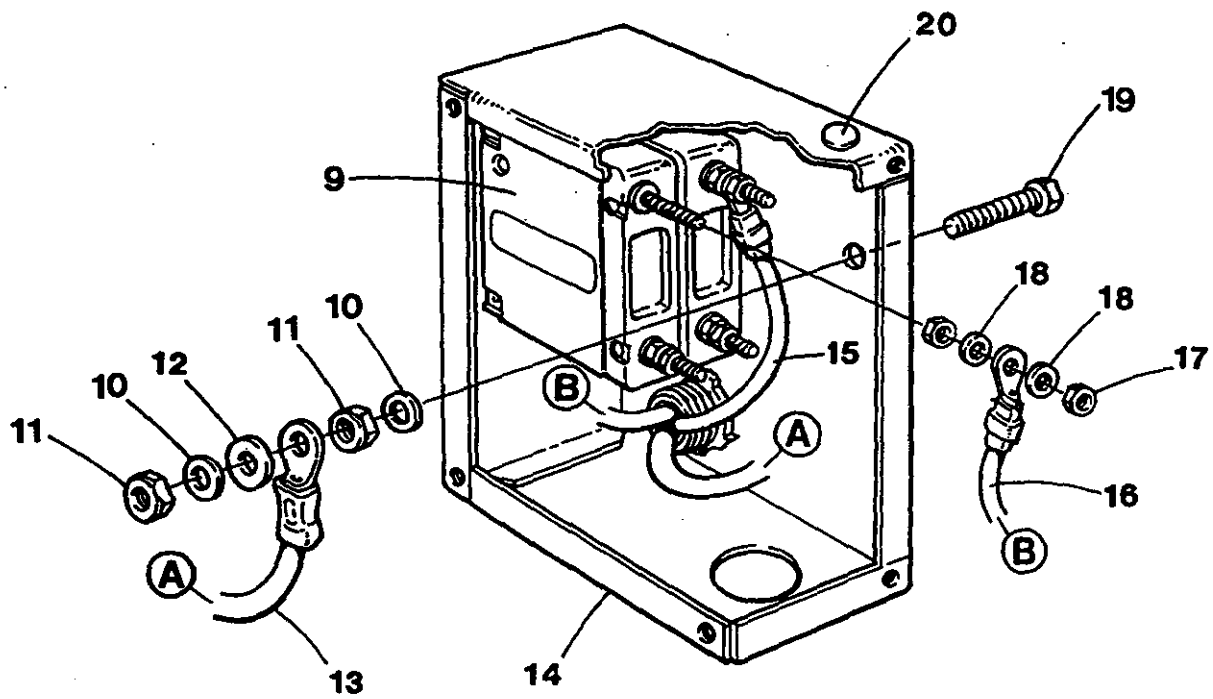

WESTERBEKE 5.0 BCD GENERATOR - AC OUTPUT CIRCUIT BREAKER

WESTERBEKE 5.0 BCD GENERATOR - AC OUTPUT CIRCUIT BREAKER

REF	PN	NAME	REMARKS	QUAN
2	031891	SCREW	8-32 X 3/8 TRUSS HEAD SS	6
3	038126	COVER	BOX	1
4	039082	GUARD	CIRCUIT BREAKER HANDLE	1
5	031852	SCREW	6-32 X 1/4 BINDING HEAD SS	4
6	042330	NIPPLE	1"	1
7	042329	NUT	1"	3
8	038523	SPACER		1
9-1	042705	BREAKER	CIRCUIT 25 AMP 60HZ 2 POLE	1
9-2	042704	BREAKER	CIRCUIT 20 AMP 50HZ 2 POLE	1
10	032493	LOCKWASHER	1/4 INTERNAL TOOTH BRONZE	2
11	032498	NUT	1/4NC HEX BRASS	2
12	032499	WASHER	FLAT 1/4 BRASS	2
13	038645	WIRE	WHITE 60HZ	1
14	038125	BOX	CIRCUIT BREAKER	1
15	038640	WIRE	BLACK 60/50HZ	1
16-1	038640	WIRE	BLACK 60HZ	1
16-2	042333	WIRE	WHITE 50HZ	1
17	031847	NUT	10-32 HEX SS	4
18	031848	WASHER	FLAT 10 SS	8
19	038622	CAPSCREW	1/4NC X 1 BRONZE FULLY THREADED	1
20	038621	PLUG	NYLON	1
21	042719	DIAGRAM	AC OUTPUT & CIRCUIT BREAKER WIRING	1