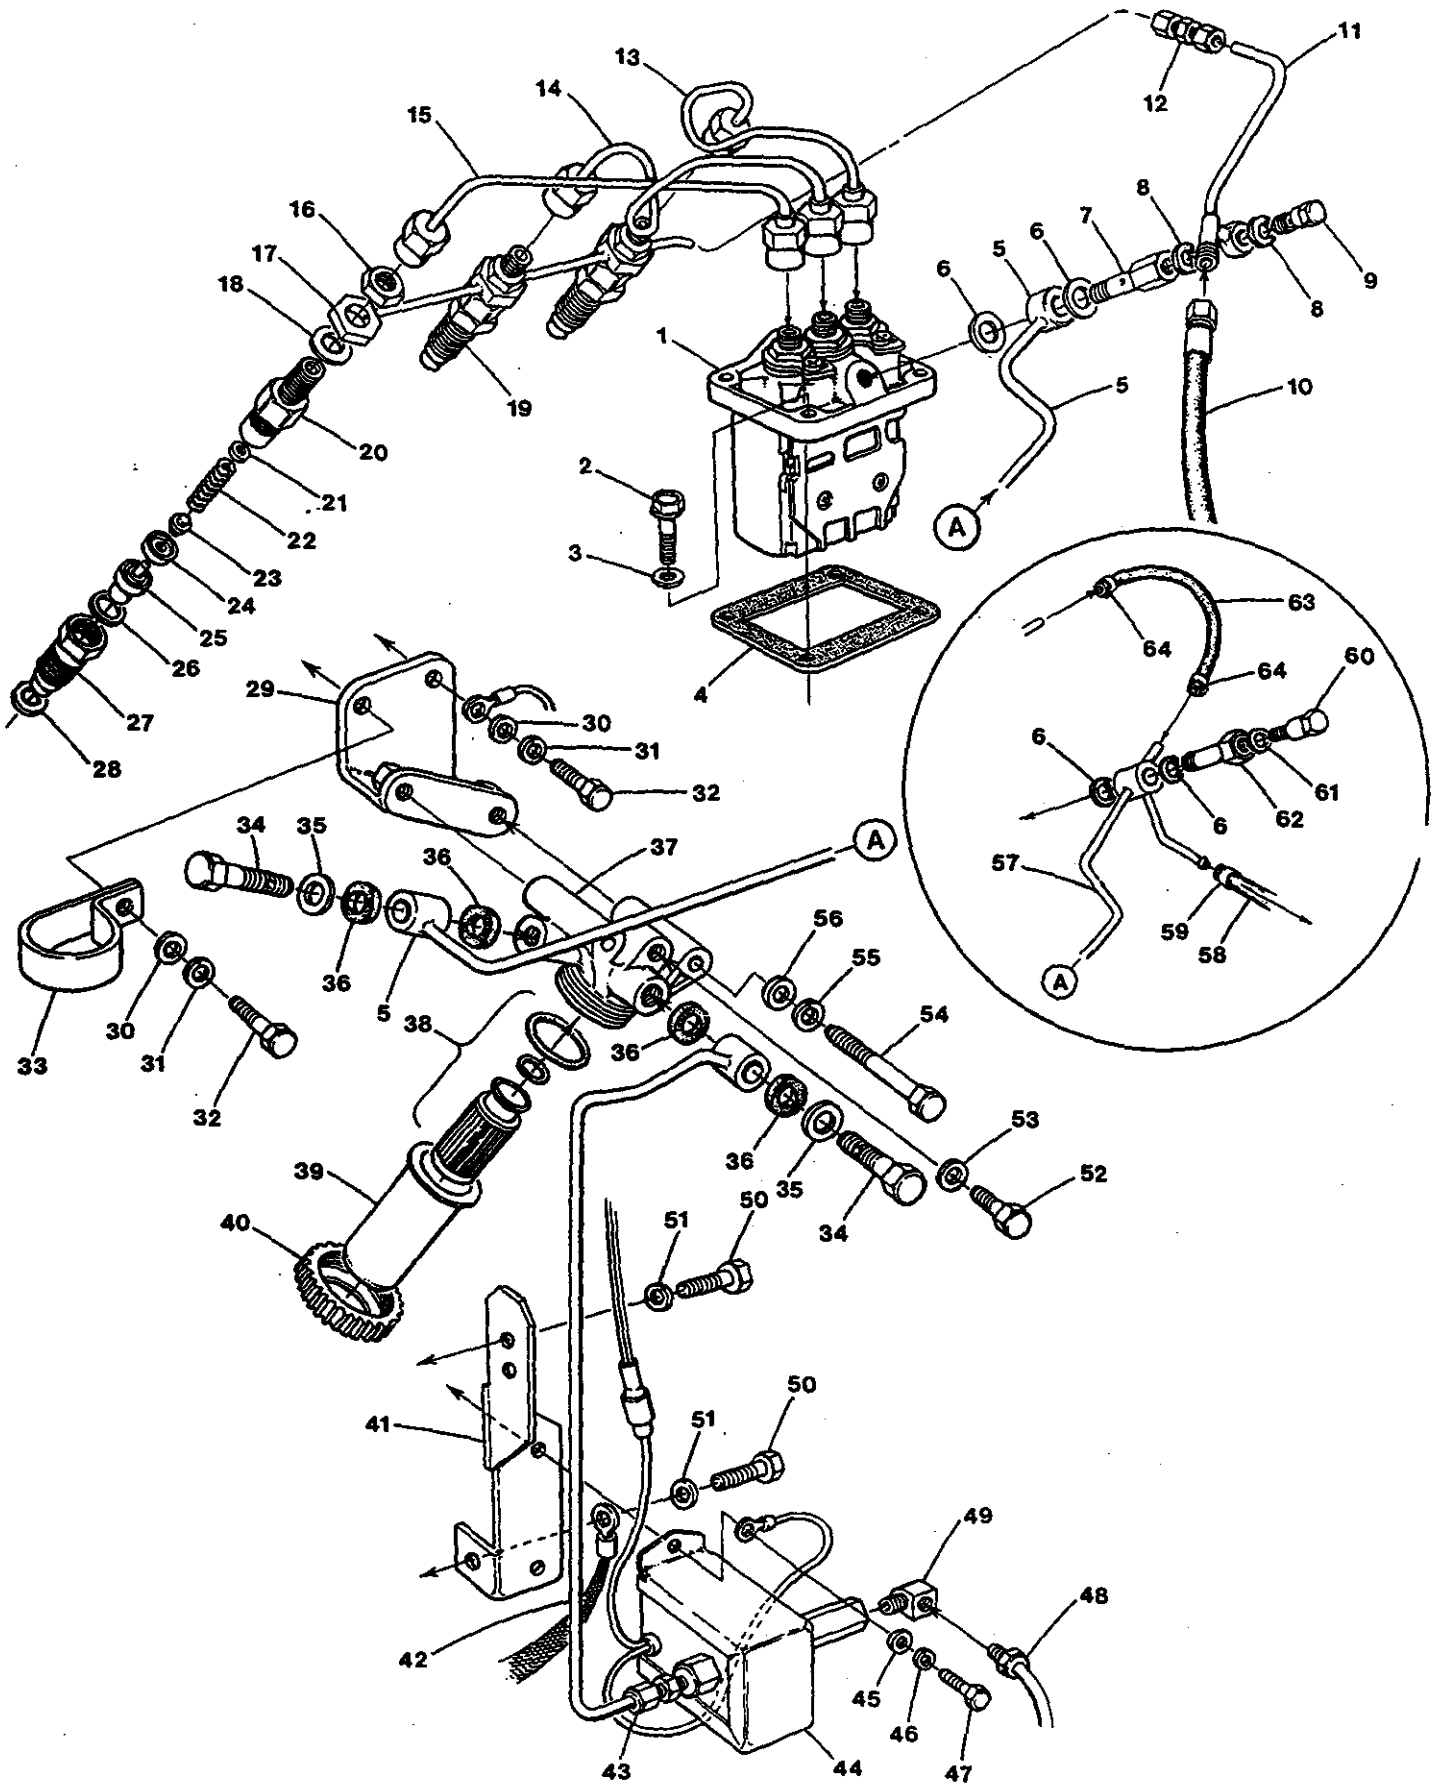

WESTERBEKE 5.0 BCD GENERATOR - FUEL SYSTEM

WESTERBEKE 5.0 BCD GENERATOR - FUEL SYSTEM

REF	PN	NAME	REMARKS	QUAN
1-1	038459	PUMP	FUEL INJECTION 5.0 BCD, 5.0 BCDA	1
1-2	043555	PUMP	FUEL INJECTION 5.0 BCDB	1
2	018804	CAPSCREW	M 6 X 20 DIN 933	4
3	031783	LOCKWASHER	M 6 DIN 127	4
4-1	036964	SHIM	ADJUSTING 0.2 MM	AR
4-2	036965	SHIM	ADJUSTING 0.3 MM	AR
4-3	037009	SHIM	ADJUSTING 0.4 MM	AR
4-4	036966	SHIM	ADJUSTING 0.5 MM	AR
4-5	037010	SHIM	ADJUSTING 0.6 MM	AR
4-6	037011	SHIM	ADJUSTING 0.7 MM	AR
4-7	037012	SHIM	ADJUSTING 0.8 MM	AR
4-8	037013	SHIM	ADJUSTING 0.9 MM	AR
4-9	037014	SHIM	ADJUSTING 1.0 MM	AR
5	038401	LINE	LIFT PUMP TO INJECTION PUMP	1
6	037105	WASHER	BANJO	2
7	038399	BOLT	BANJO	1
8	030289	WASHER	BANJO M 8	2
9	016988	BOLT	BANJO M 8	1
10	034857	HOSE	FUEL RETURN	1
11	038429	LINE	INJECTION RETURN TO PUMP	1
12-1	024600	UNION	COMPRESSION INCLUDING NUTS AND FERRULES	1
12-2	013344	NUT	COMPRESSION	2
12-3	013343	FERRULE	COMPRESSION	2
13	036951	LINE	INJECTOR 1	1
14	036952	LINE	INJECTOR 2	1
15	036953	LINE	INJECTOR 3	1
16	036921	NUT	INJECTOR	3
17	037099	LINE	INJECTOR RETURN	1
18	036922	GASKET	INJECTOR RETURN	3
19	037091	INJECTOR	INCLUDING REF 20 THRU 27	3
20	037112	HOLDER	INJECTOR	1
21- 1	036925	SHIM	INJECTOR 1.25	AR
21- 2	036926	SHIM	INJECTOR 1.30	AR
21- 3	036927	SHIM	INJECTOR 1.35	AR
21- 4	036928	SHIM	INJECTOR 1.40	AR
21- 5	036929	SHIM	INJECTOR 1.45	AR
21- 6	036930	SHIM	INJECTOR 1.50	AR
21- 7	036931	SHIM	INJECTOR 1.55	AR
21- 8	036932	SHIM	INJECTOR 1.60	AR
21- 9	036933	SHIM	INJECTOR 1.65	AR
21-10	036934	SHIM	INJECTOR 1.70	AR
22	037106	SPRING	INJECTOR	1
23	037107	PIN	INJECTOR SPRING	1
24	037108	SPACER	INJECTOR	1
25	036935	NOZZLE	INJECTOR	1
26	037113	GASKET	INJECTOR NOZZLE 5.0 BCD TO S/N 12009	1
27	037109	NUT	INJECTOR NOZZLE	1
28	036923	GASKET	INJECTOR	3