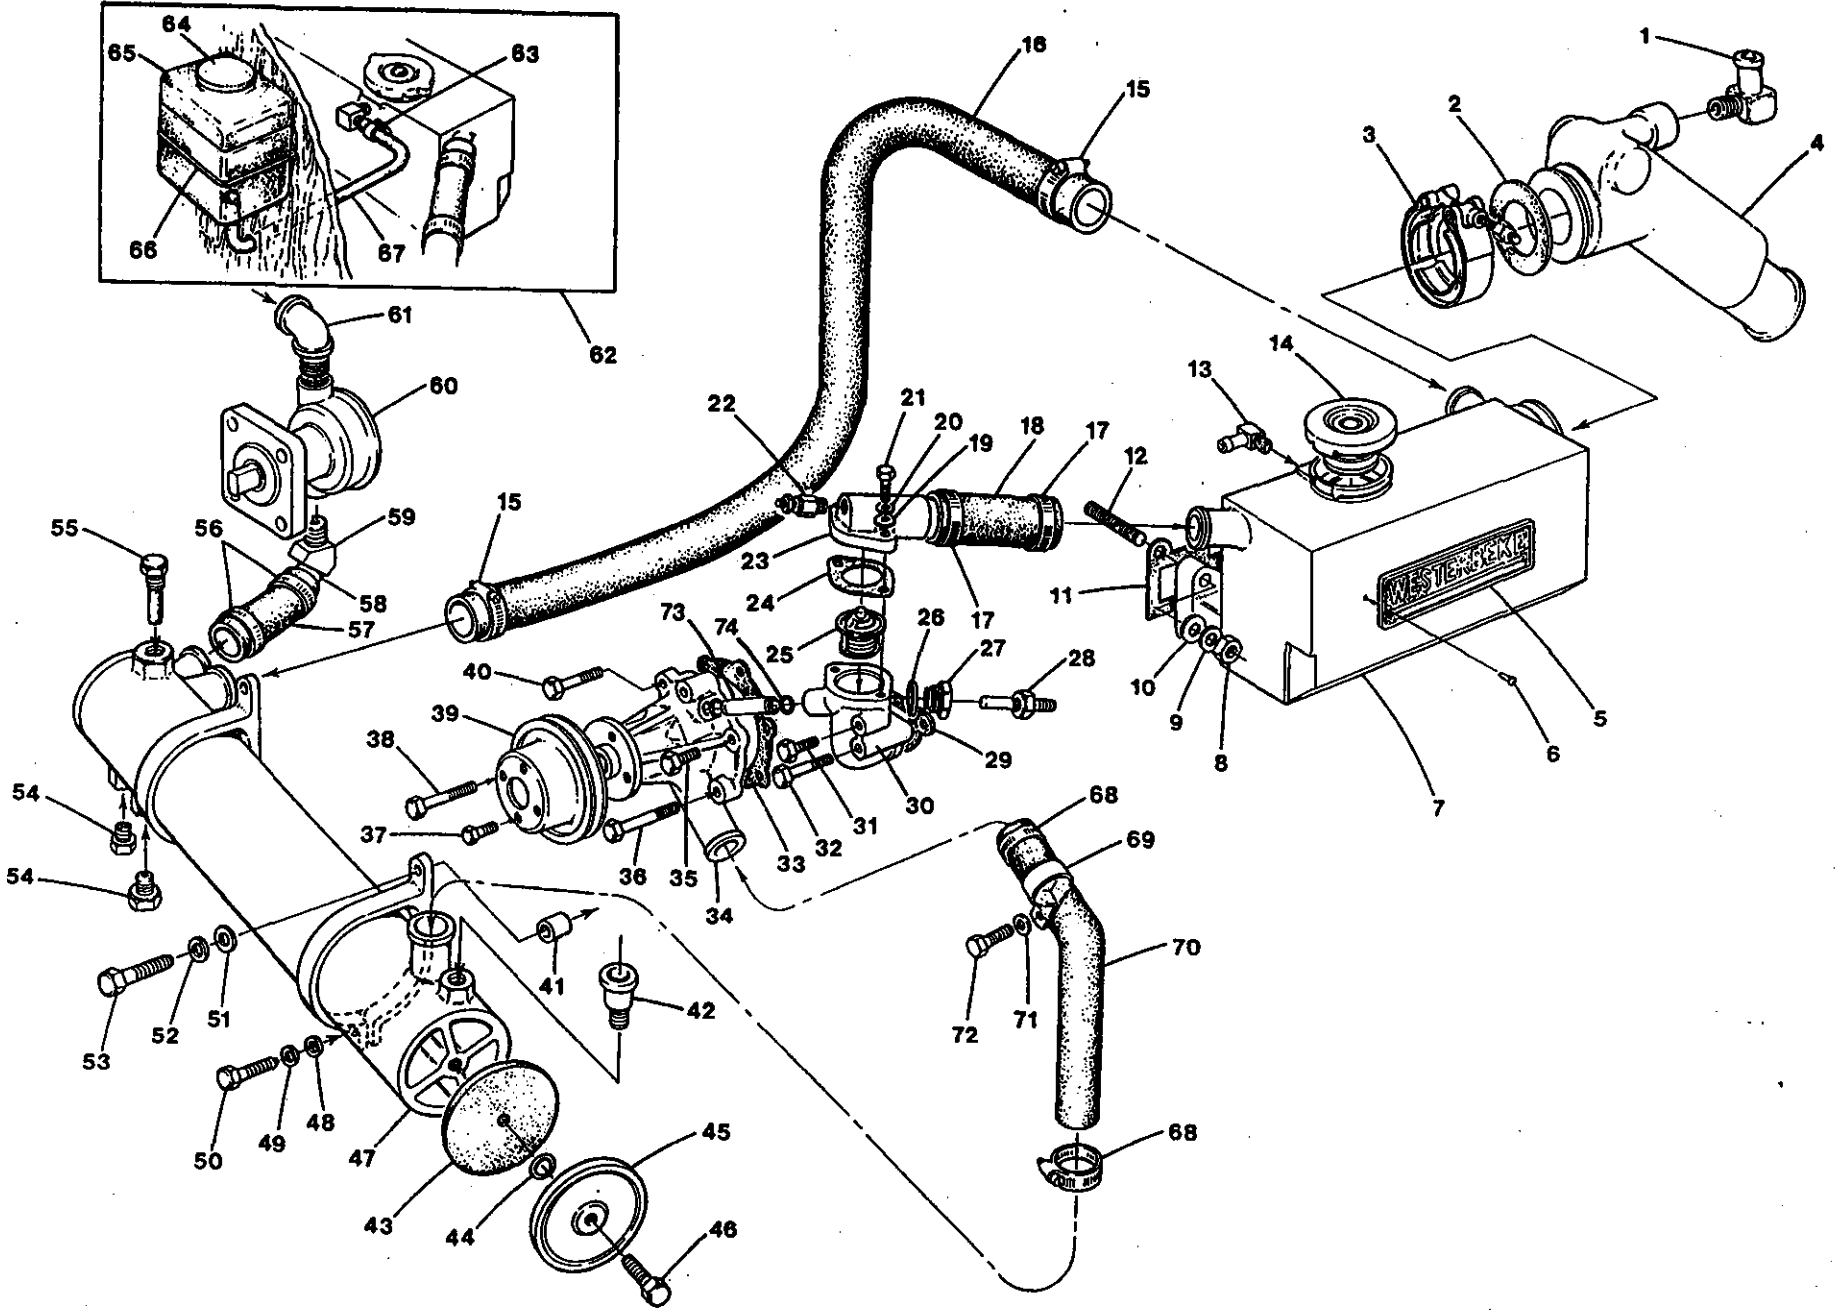

WESTERBEKE 5.0 BCD GENERATOR - COOLING SYSTEM

REF	PN	NAME	REMARKS	QUAN
1	036616	ELBOW	1/2 NPT TO 1 HOSE	1
2	036425	GASKET	EXHAUST ELBOW TO MANIFOLD	1
3	036541	CLAMP	EXHAUST ELBOW TO MANIFOLD	1
4	038114	ELBOW	WATER INJECTED EXHAUST 45 DEGREE	1
5	035411	NAMEPLATE		1
6	031935	SCREW	8-32 X 1/4 SS OVAL HEAD	2
7	037312	MANIFOLD	EXHAUST	1
8	018242	NUT	M 8 DIN 934	6
9	031786	LOCKWASHER	M 8 DIN 127	6
10	031787	WASHER	M 8 DIN 125	6
11	036955	GASKET	MANIFOLD TO HEAD	1
12	015830	STUD	M 8 X 25 DIN 939	6
13	024907	ELBOW	COOLANT RECOVERY TANK CONNECTION	1
14	024306	CAP	PRESSURE	1
15	011405	CLAMP	HOSE 16	2
16	038079	HOSE	MANIFOLD TO EXCHANGER	1
17	011405	CLAMP	HOSE 16	2
18	037383	HOSE	THERMOSTAT TO MANIFOLD	1
19	031784	WASHER	M 6 DIN 125	2
20	031783	LOCKWASHER	M 6 DIN 127	2
21	018804	CAPSCREW	M 6 X 20 DIN 933	2
22	039550	SWITCH	WATER TEMPERATURE	1
23	036228	HOUSING	THERMOSTAT	1
24	036956	GASKET	THERMOSTAT	1
25	037043	THERMOSTAT		1
26	037162	GASKET	ADAPTER TO HOUSING	1
27	024602	ADAPTER	M16 X 1.5 TO 1/8 NPT	1
28	035109	SENDER	WATER TEMPERATURE	1
29	037016	GASKET	LOWER THERMOSTAT HOUSING	1
30	037057	HOUSING	LOWER THERMOSTAT	1
31	018804	CAPSCREW	M 6 X 20 DIN 933	2
32	033351	CAPSCREW	M 6 X 60 DIN 931	1
33	036957	GASKET	FRESH WATER PUMP	1
34	037015	PUMP	FRESH WATER	1
35	018804	CAPSCREW	M 6 X 20 DIN 933	2
36	030146	CAPSCREW	M 6 X 55 DIN 931	2
37-1	031825	CAPSCREW	M 6 X 12 DIN 933	4
37-2	031783	LOCKWASHER	M 6 DIN 127	4
38	034642	CAPSCREW	M 6 X 45 DIN 931	1
39	030386	PULLEY	FRESH WATER PUMP	1
40	031824	CAPSCREW	M 6 X 35 DIN 933	1
41	034497	SPACER	EXCHANGER TO BLOCK	2
42	036622	NIPPLE	3/4 NPT TO 1 HOSE	1
43	022851	GASKET	EXCHANGER END COVER	2
44	019321	O-RING		2
45	022850	COVER	EXCHANGER END	2
46	022852	CAPSCREW	3/8NC X 3/4 BRASS	2
47	038147	EXCHANGER	HEAT	1

WESTERBEKE 5.0 BCD GENERATOR - COOLING SYSTEM