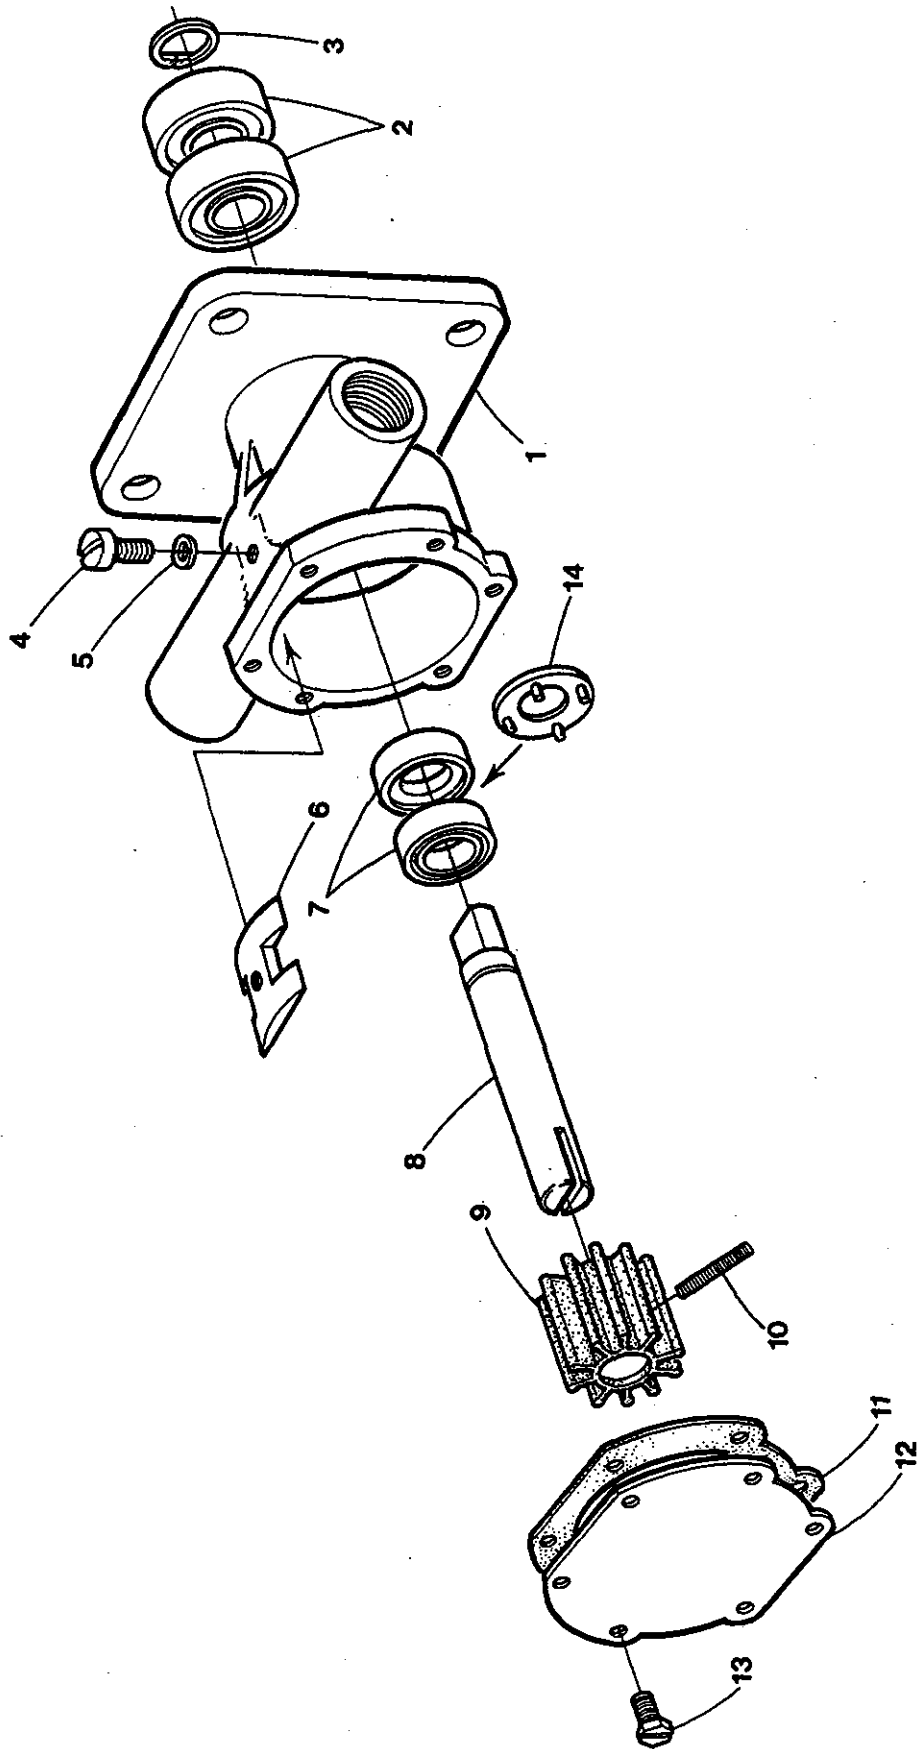

WESTERBEKE 5.0 BCD GENERATOR - COOLING SYSTEM

REF	PN	NAME	REMARKS	QUAN
48	031753	WASHER	FLAT 1/4	2
49	031752	LOCKWASHER	1/4	2
50	031506	CAPSCREW	1/4NC X 1-1/4	2
51	031789	WASHER	M10 DIN 125	2
52	019262	LOCKWASHER	M10 DIN 127	2
53	041130	CAPSCREW	M10 X 1.25 X 45 JIS	2
54	019369	PLUG	1/8 NPT BRASS	2
55	011885	ZINC		1
56	011386	CLAMP	HOSE 12	2
57	038080	HOSE	SEA WATER PUMP TO EXCHANGER	1
58	032947	NIPPLE	3/8 NPT TO 7/8 HOSE	1
59	013337	ELBOW	3/8 NPT STREET 45	1
60	033636	PUMP	SEA WATER	1
61	038076	ELBOW	3/8 NPT TO 1 HOSE	1
62	024977	KIT	COOLANT RECOVERY TANK	1
63	024906	CLAMP	HOSE	2
64	024858	CAP	COOLANT RECOVERY TANK	1
65	024704	TANK	COOLANT RECOVERY	1
66	024786	STRAP	COOLANT RECOVERY TANK MOUNTING	1
67	024637	TUBING	INCHES REQUIRED	60
68	011405	CLAMP	HOSE 16	2
69	012292	CLAMP	SUPPORT HOSE	1
70	038064	HOSE	EXCHANGER TO PUMP	1
71-1	031783	LOCKWASHER	M 6 DIN 127	1
71-2	031784	WASHER	M 6 DIN 125	1
72	031825	CAPSCREW	M 6 X 12 DIN 933	1
73	036947	TUBE	THERMOSTAT BYPASS	1
74	036937	O-RING		2

WESTERBEKE 5.0 BCD GENERATOR - SEA WATER PUMP