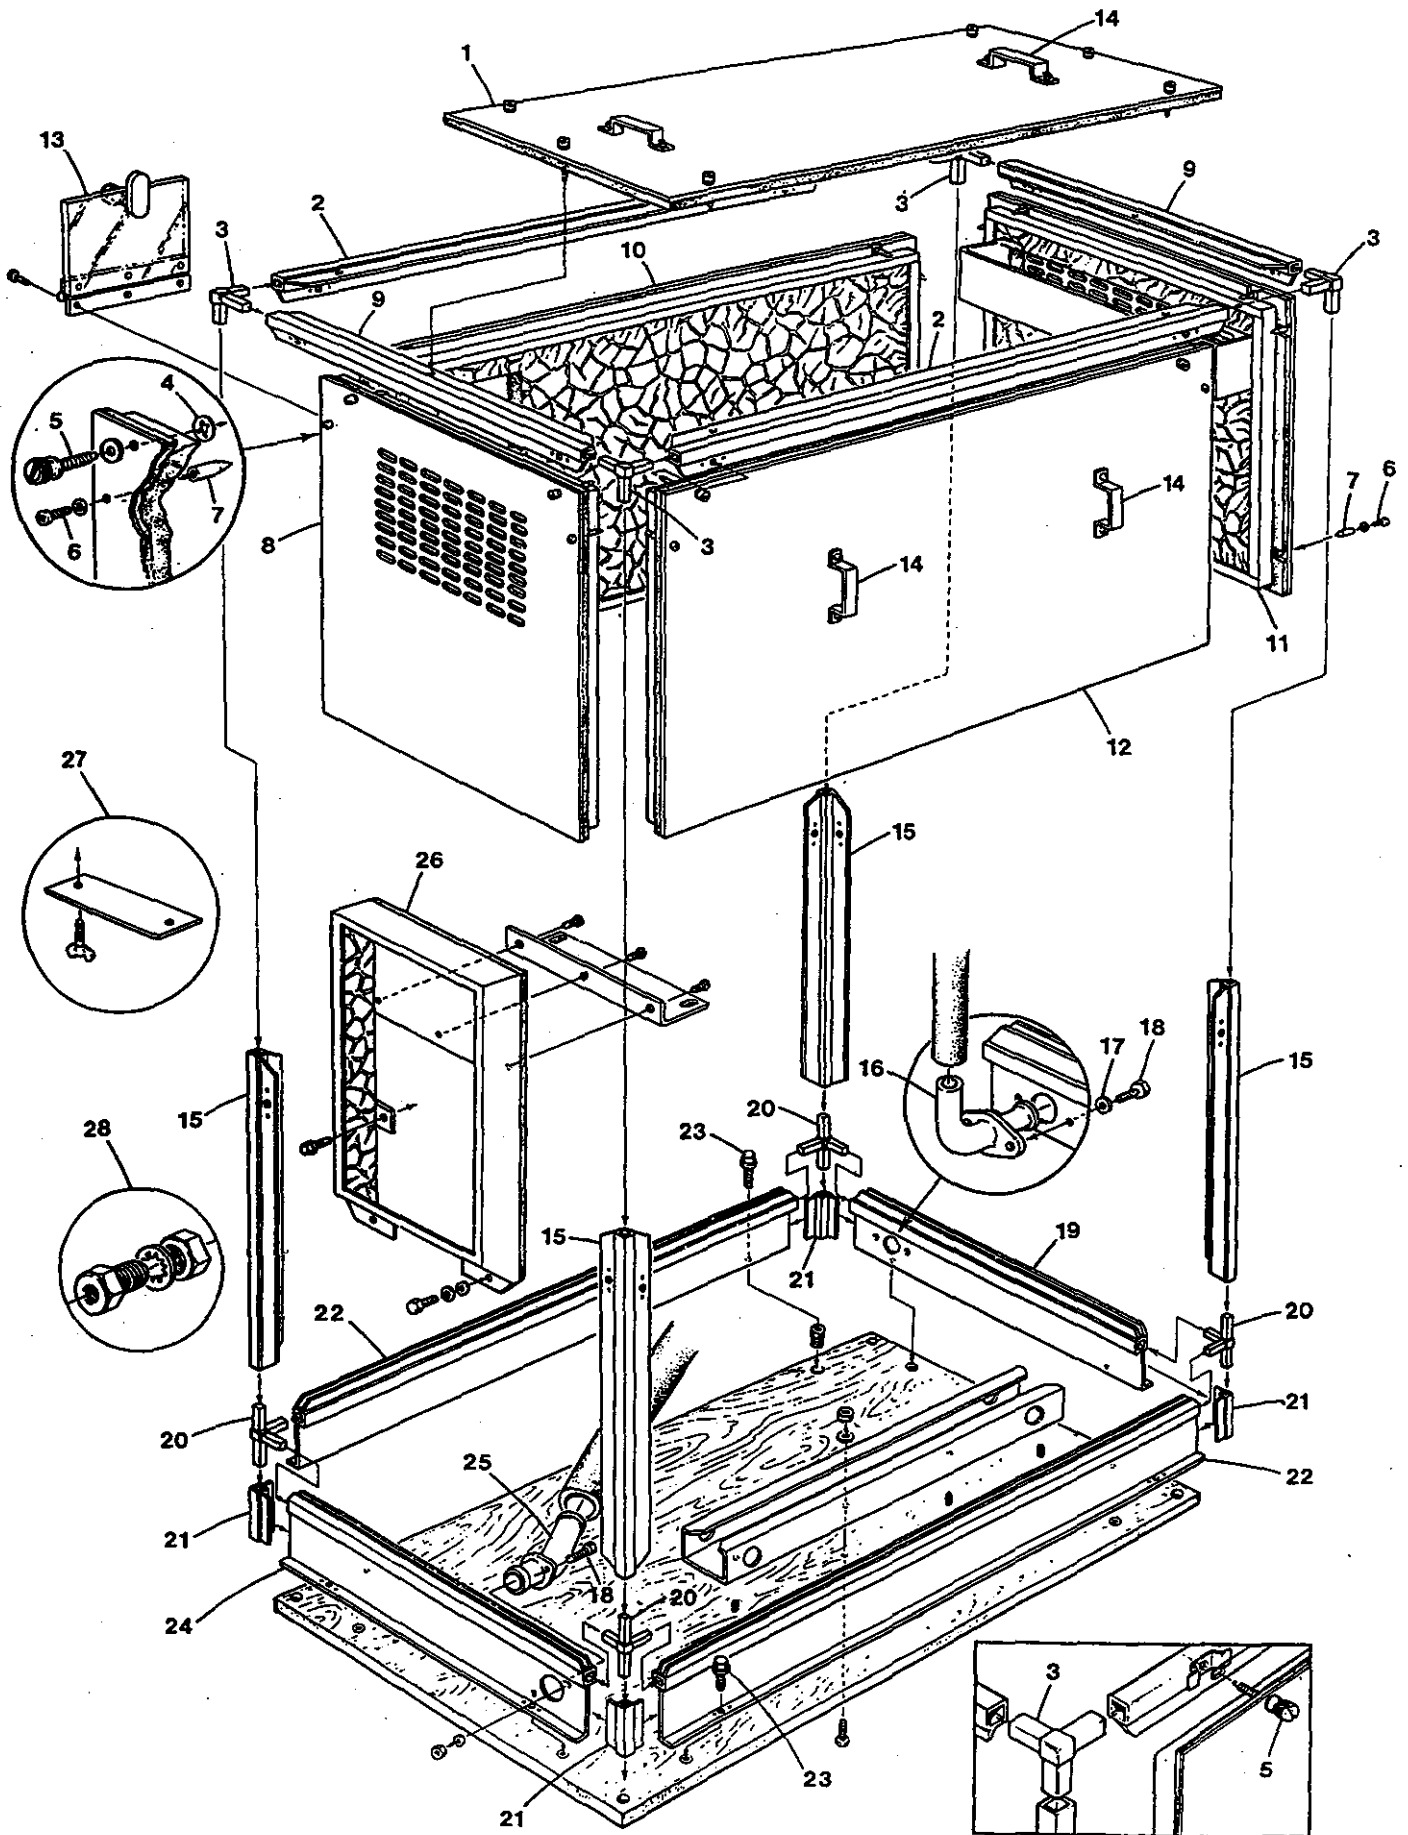

WESTERBEKE 5.0 BCD GENERATOR - SOUND GUARD

WESTERBEKE 5.0 BCD GENERATOR - SOUND GUARD

REF	PN	NAME	REMARKS	QUAN
1		PANEL	TOP	1
2	038263	RAIL	SIDE	2
3	024057	CORNER		4
4	030896	RETAINER	QUICK OPENING SCREW	AR
5	030895	SCREW	QUICK OPENING	AR
6	031940	SCREW	6-32 X 3/8 SEMS PHIL HD	AR
7	030775	GUIDE	PANEL ALIGNMENT	AR
8		PANEL	REAR	1
9	038383	RAIL	END	2
10		PANEL	SIDE	1
11		PANEL	FRONT	1
12		PANEL	SIDE WITH WINDOW	1
13	037417	WINDOW	ASSEMBLY	1
14-1	035720	HANDLE		AR
14-2	031937	SCREW	8-32 X 3/8 SEMS PHIL HD	AR
15	040477	POST	CORNER	4
16	036624	ELBOW	SEA WATER INLET	1
17	031752	LOCKWASHER	1/4	4
18	031501	CAPSCREW	1/4NC X1/2	4
19	038328	SKIRT	FRONT	1
20	024058	CORNER		4
21	030880	CLOSURE	SKIRT CORNER	4
22	038258	SKIRT	SIDE	2
23	031503	CAPSCREW	1/4NC X 3/4	8
24	041744	SKIRT	REAR	1
25-1	041700	ELBOW	EXHAUST 90 DEG 1-7/8IN	1
25-2	037816	BUSHING	1-7/8" TO 2" HOSE	1
26	041745	PLENUM	AIR INTAKE	1
28	023991	ADAPTER	FUEL LINES THRU SKIRT-OPTIONAL	2
29	036069	BOLT	ASSEMBLY - PLENUM	2
30	038289	HOSE	SKIRT TO SEA WATER PUMP	1