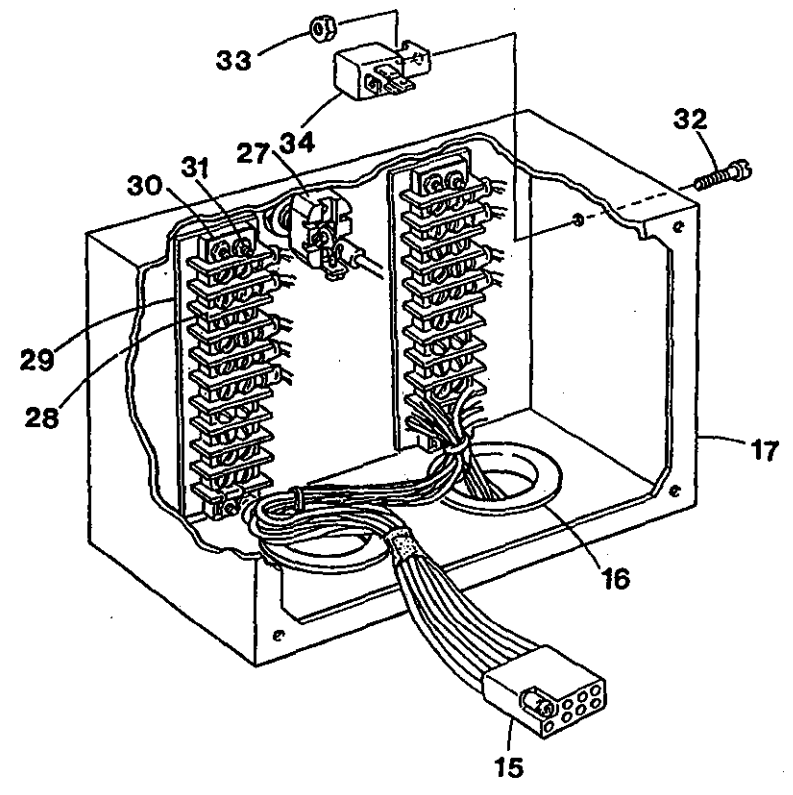

WESTERBEKE 5.0 BCD GENERATOR - CONTROL PANEL

REF	PN	NAME	REMARKS	QUAN
1	036539	PANEL	GENERATOR CONTROL REF 2 THRU 13	1
2	036192	HOURMETER		1
3	037605	VOLTMETER	12 VDC	1
4	037603	METER	OIL PRESSURE 0-100 PSI	1
5	037601	METER	WATER TEMPERATURE	1
6-1	034485	PLATE	PANEL	1
6-2	034999	COVER	BOX, WHEN PANEL REMOTE MOUNTED	1
7	024731	SWITCH	STOP	1
8	024732	SWITCH	PREHEAT-START	2
9-1	042893	LAMP	INSTRUMENT WEDGE BASE INCL HOLDER	3
9-2	035825	WIRE	LAMP POWER CONNECTION	3
10-1	031900	NUT	10-32	AR
10-2	031902	LOCKWASHER	10	AR
11	031904	NUT	10-24 KEPS	1
12	036538	HARNESS	PANEL	1
13	031999	RING	LOCK-TOGGLE SWITCH MOUNT	3
14	034421	SCREW	8-32 X 3/8 TRUSS HEAD BLACK SS	4
15-1	038123	HARNESS	ENGINE	1
15-2	036232	HARNESS	PANEL BOX	1
16	023939	BUSHING	SNAP-IN 1-3/4 IN HOLE	2
17-1	038178	ASSEMBLY	BOX AND HARNESS	1
17-2	034243	BOX	GENERATOR CONTROL PANEL	1
18	013856	PLATE	SCREW-TERMINAL BLOCK	2
19-1	031866	SCREW	8-32 X 7/8 BINDING HEAD SS	4
19-2	031842	NUT	8-32 HEX SS	4
19-3	031843	WASHER	FLAT 8	4
19-4	031844	LOCKWASHER	8	4
20	013320	BLOCK	TERMINAL 4 POS TO SEPT 93	1
21	013363	MARKER	TERMINAL BLOCK	1
22	013938	JUMPER	TERMINAL BLOCK	1
23-1	031855	SCREW	6-32 X 5/8 BINDING HEAD SS	4
23-2	050234	NUT	6-32 KEPS	4
23-3	031838	WASHER	FLAT 6	4
24	015222	PLATE	SCREW-TERMINAL BLOCK	2
24-4	038042	NUT	SWITCH	1
25	019122	MARKER	TERMINAL BLOCK	1
26	019121	BLOCK	TERMINAL 5 POS TO SEPT 93	1
27-1	033259	SWITCH	EMERGENCY STOP	1
27-2	033258	BOOT	EMERGENCY STOP SWITCH	1
27-3	033251	LABEL	EMERGENCY STOP SWITCH	1

WESTERBEKE 5.0 BCD GENERATOR - CONTROL PANEL