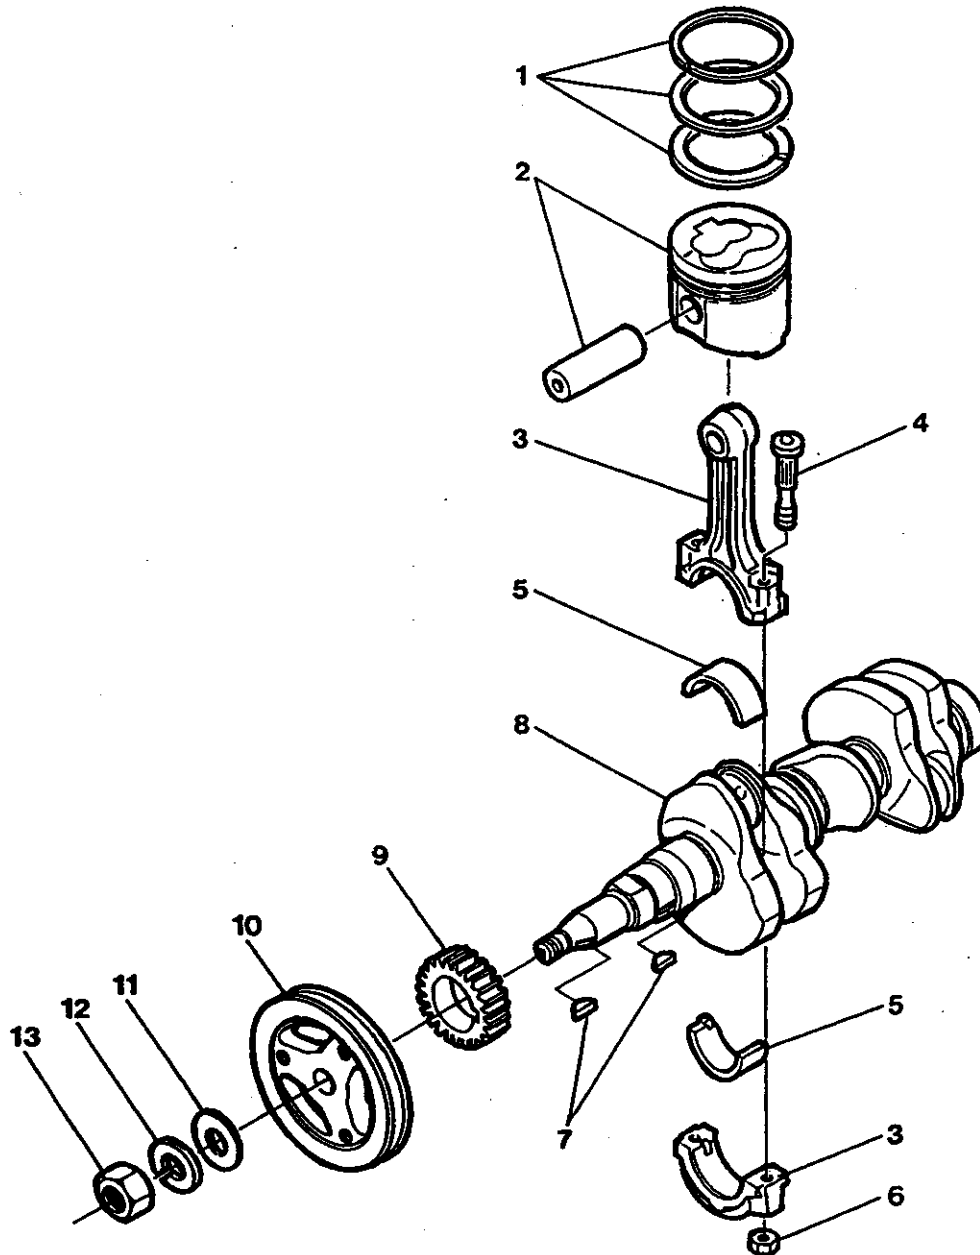

WESTERBEKE 5.0 BCD GENERATOR - CYLINDER HEAD - VALVES - ROCKER SHAFT

REF	PN	NAME	REMARKS	QUAN
1	037056	TAPPET		6
2-1	038448	GASKET	CYLINDER HEAD 5.0 BCD, 5.0 BCDA	1
2-2	043550	GASKET	CYLINDER HEAD 5.0 BCDB	1
3	036958	VALVE	INTAKE	3
4	036959	VALVE	EXHAUST	3
5-1	038454	HEAD	CYLINDER INCL GUIDES 5.0 BCD, 5.0 BCDA	1
5-2	043559	HEAD	CYLINDER INCL GUIDES 5.0 BCDB	1
6	030711	PLUG	1/8 BSPT DIN 906	1
7	033657	PLUG	EXPANSION-CUP 40 MM	1
8	024369	PLUG	EXPANSION-CUP 20 MM	3
9	033134	GUIDE	VALVE	6
10	036954	BOLT	CYLINDER HEAD M10 X 83	8
11	036919	BOLT	CYLINDER HEAD M 8 X 70	3
12	037007	GASKET	ROCKER COVER	1
13	037087	COVER	ROCKER	1
14	031784	WASHER	M 6 DIN 125	2
15	036936	NUT	CAP M 6	2
16-1	033126	CAP	OIL FILLER INCLUDING O-RING - SCREW IN	1
16-2	041487	CAP	OIL FILLER - PUSH IN	1
17	033123	O-RING	OIL FILLER CAP 33126	1
18	030219	NIPPLE	BREATHER HOSE	2
19	037046	HOSE	BREATHER	1
20	037191	SILENCER	AIR INTAKE	1
21	034620	SCREEN	AIR INTAKE SILENCER	1
22-1	017012	CAPSCREW	M 6 X 16 DIN 933	1
22-2	031783	LOCKWASHER	M 6 DIN 127	1
22-3	031784	WASHER	M 6 DIN 125	1
23	037008	MANIFOLD	INTAKE	1
24	036980	GASKET	INTAKE MANIFOLD TO HEAD	1
25	018804	CAPSCREW	M 6 X 20 DIN 933	2
26	034642	CAPSCREW	M 6 X 45 DIN 931	2
27	037026	PUSHROD		6
28	030242	SEAL	VALVE STEM	6
29	036986	SPRING	VALVE	6
30	033149	SEAT	VALVE SPRING	6
31	030241	COLLET	VALVE SPRING	12
32	036979	CAP	VALVE STEM	6
33	037029	SCREW	ROCKER ADJUSTING	6
34	037027	ROCKER		6
35	033124	RING	RETAINING	2
36	031801	NUT	M 6 JAM	6
37	037053	BOLT	ROCKER BRACKET	2
38	031786	LOCKWASHER	M 8 DIN 127	3
39	031787	WASHER	M 8 DIN 125	3
40	033152	BRACKET	ROCKER	3
41	033151	SPRING	ROCKER SHAFT	2
42	036967	SHAFT	ROCKER	1
43	031225	CAPSCREW	M 8 X 60 DIN 931	1
44	036960	PIN	GROOVED	1
45	041250	EYE	FRONT LIFTING	1

WESTERBEKE 5.0 BCD GENERATOR - CRANKSHAFT - PISTONS.