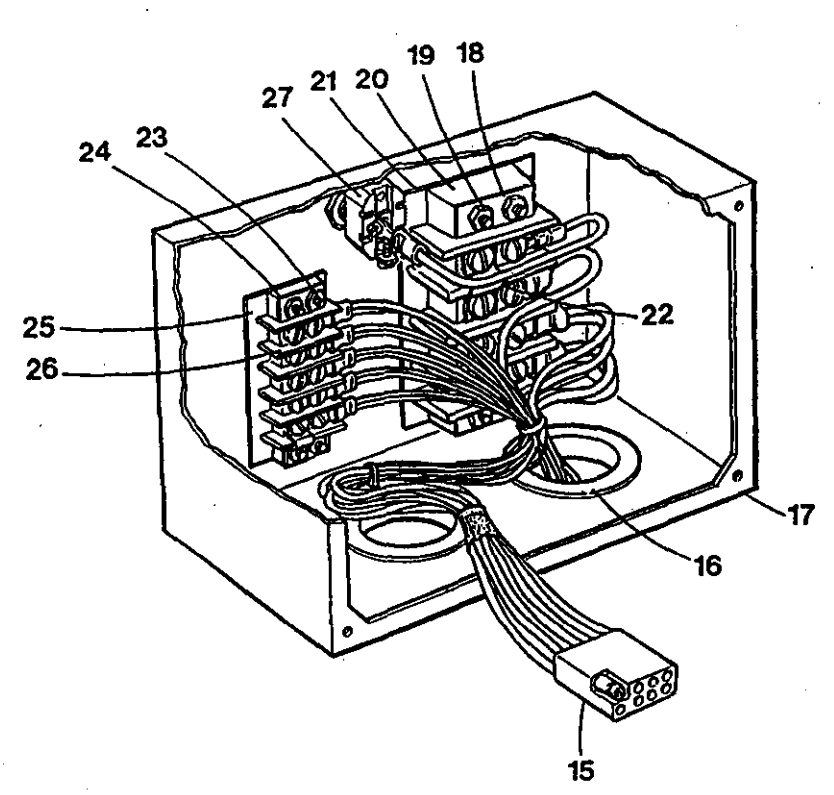

WESTERBEKE 5.0 BCD GENERATOR - CONTROL PANEL

REF	PN	NAME	REMARKS	QUAN
1	036539	PANEL	GENERATOR CONTROL REF 2 THRU 13	1
2	036192	HOURMETER		1
3	037605	VOLTMETER	12 VDC	1
4	037603	METER	OIL PRESSURE 0-100 PSI	1
5	037601	METER	WATER TEMPERATURE	1
6-1	034485	PLATE	PANEL	1
6-2	034999	COVER	BOX, WHEN PANEL REMOTE MOUNTED	1
7	024731	SWITCH	STOP	1
8	024732	SWITCH	PREHEAT-START	2
9-1	042893	LAMP	INSTRUMENT WEDGE BASE INCL HOLDER	3
9-2	035825	WIRE	LAMP POWER CONNECTION	3
10-1	031900	NUT	10-32	AR
10-2	031902	LOCKWASHER	10	AR
11	031904	NUT	10-24 KEPS	1
12	036538	HARNESS	PANEL	1
13	031999	RING	LOCK-TOGGLE SWITCH MOUNT	3
14	034421	SCREW	8-32 X 3/8 TRUSS HEAD BLACK SS	4
15-1	038123	HARNESS	ENGINE	1
15-2	036232	HARNESS	PANEL BOX	1
16	023939	BUSHING	SNAP-IN 1-3/4 IN HOLE	2
17-1	038178	ASSEMBLY	BOX AND HARNESS	1
17-2	034243	BOX	GENERATOR CONTROL PANEL	1
18	013856	PLATE	SCREW-TERMINAL BLOCK	2
19-1	031866	SCREW	8-32 X 7/8 BINDING HEAD SS	4
19-2	031842	NUT	8-32 HEX SS	4
19-3	031843	WASHER	FLAT 8	4
19-4	031844	LOCKWASHER	8	4
20	013320	BLOCK	TERMINAL 4 POS TO SEPT 93	1
21	013363	MARKER	TERMINAL BLOCK	1
22	013938	JUMPER	TERMINAL BLOCK	1
23-1	031855	SCREW	6-32 X 5/8 BINDING HEAD SS	4
23-2	050234	NUT	6-32 KEPS	4
23-3	031838	WASHER	FLAT 6	4
24	015222	PLATE	SCREW-TERMINAL BLOCK	2
24-4	038042	NUT	SWITCH	1
25	019122	MARKER	TERMINAL BLOCK	1
26	019121	BLOCK	TERMINAL 5 POS TO SEPT 93	1
27-1	033259	SWITCH	EMERGENCY STOP	1
27-2	033258	BOOT	EMERGENCY STOP SWITCH	1
27-3	033251	LABEL	EMERGENCY STOP SWITCH	1

WESTERBEKE 5.0 BCD GENERATOR - CONTROL PANEL