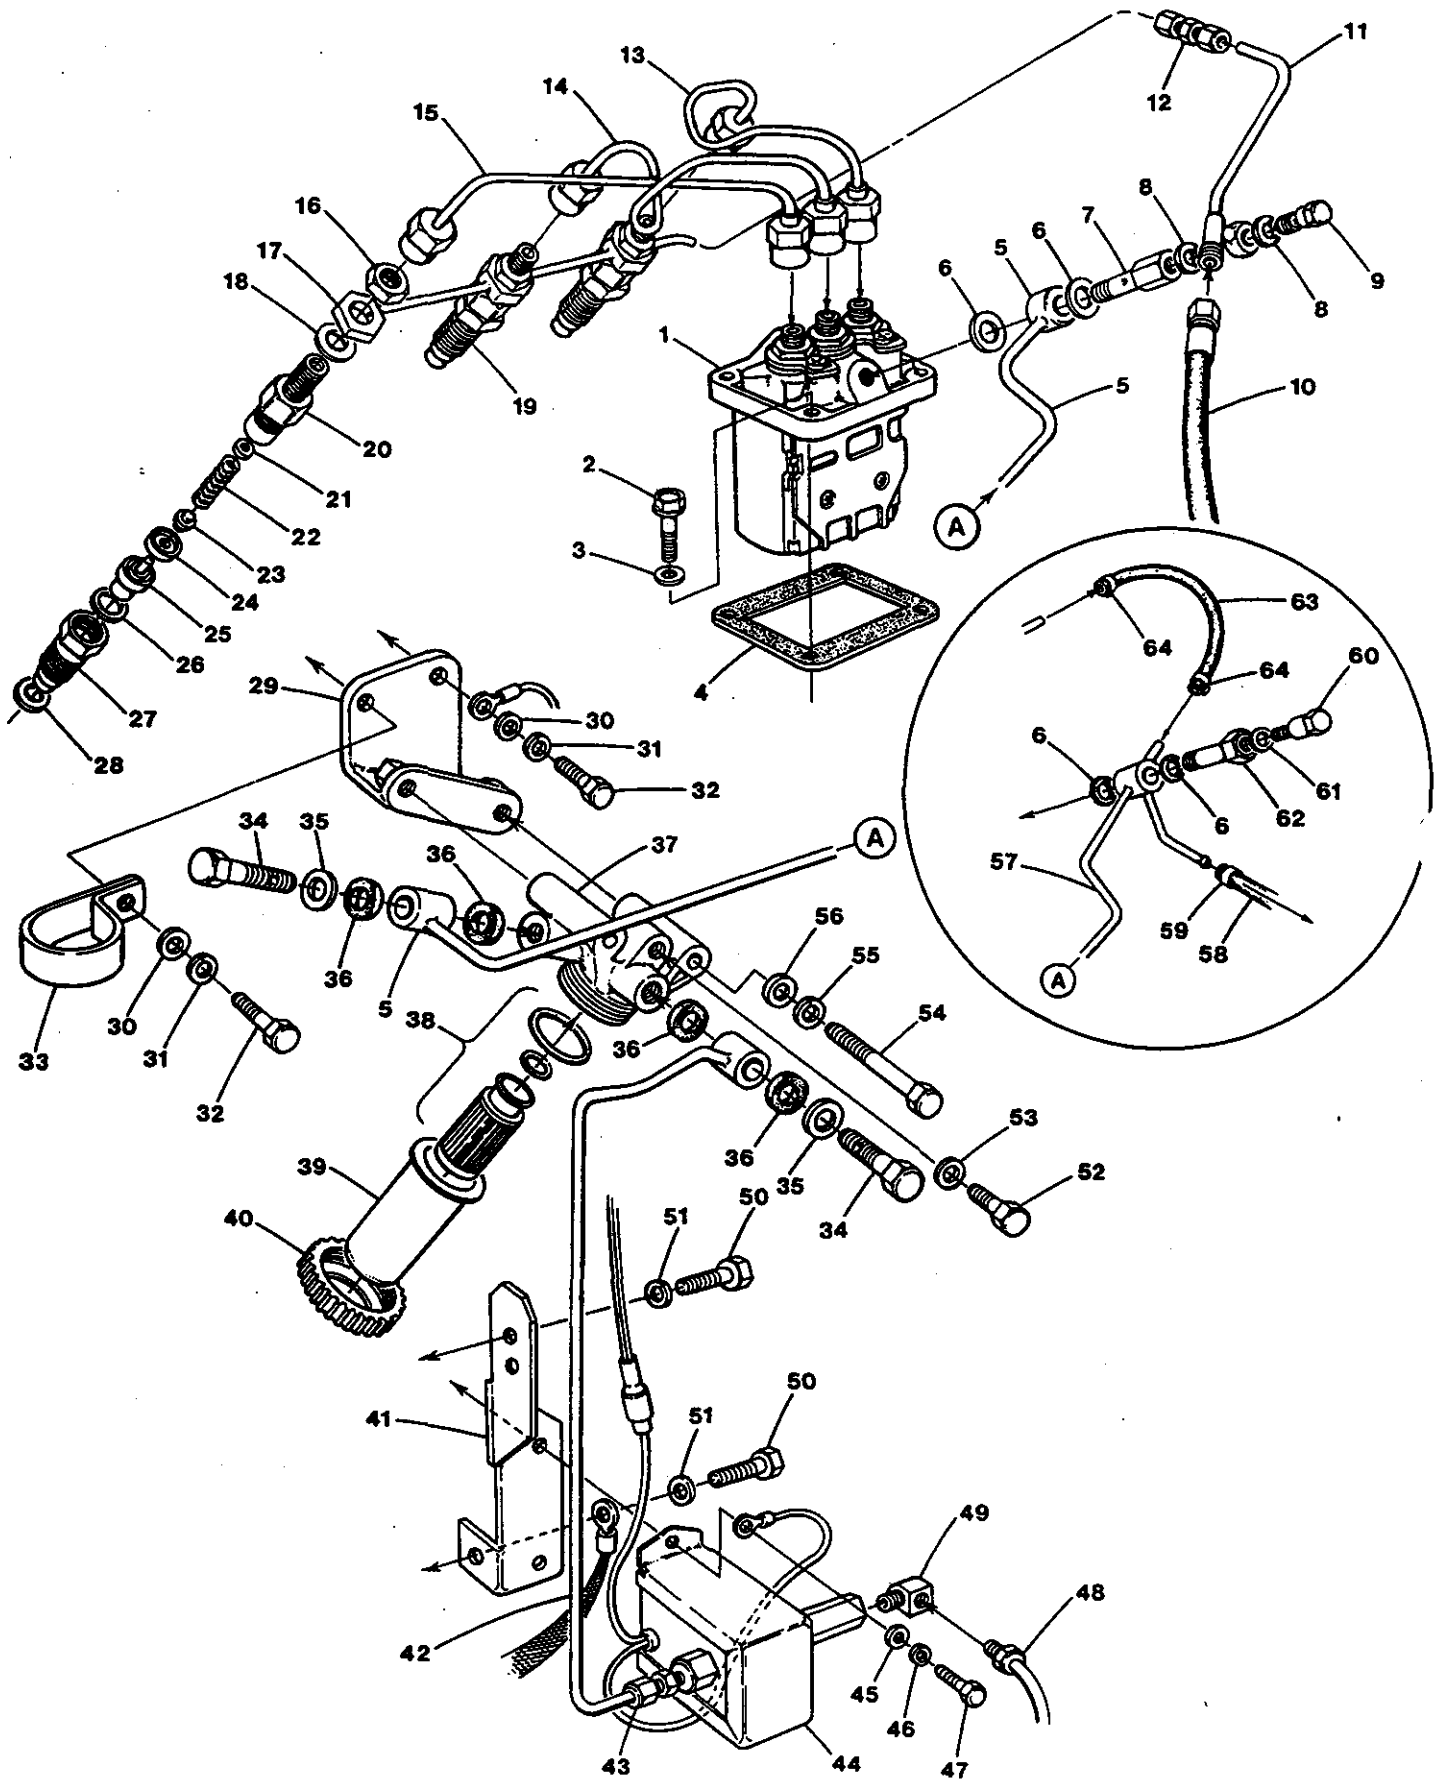

WESTERBEKE 5.0 BCD GENERATOR - FUEL SYSTEM

REF	PN	NAME	REMARKS	QUAN
1-1	038459	PUMP	FUEL INJECTION 5.0 BCD, 5.0 BCDA	1
1-2	043555	PUMP	FUEL INJECTION 5.0 BCDB	1
2	018804	CAPSCREW	M 6 X 20 DIN 933	4
3	031783	LOCKWASHER	M 6 DIN 127	4
4-1	036964	SHIM	ADJUSTING 0.2 MM	AR
4-2	036965	SHIM	ADJUSTING 0.3 MM	AR
4-3	037009	SHIM	ADJUSTING 0.4 MM	AR
4-4	036966	SHIM	ADJUSTING 0.5 MM	AR
4-5	037010	SHIM	ADJUSTING 0.6 MM	AR
4-6	037011	SHIM	ADJUSTING 0.7 MM	AR
4-7	037012	SHIM	ADJUSTING 0.8 MM	AR
4-8	037013	SHIM	ADJUSTING 0.9 MM	AR
4-9	037014	SHIM	ADJUSTING 1.0 MM	AR
5	038401	LINE	LIFT PUMP TO INJECTION PUMP	1
6	037105	WASHER	BANJO	2
7	038399	BOLT	BANJO	1
8	030289	WASHER	BANJO M 8	2
9	016988	BOLT	BANJO M 8	1
10	034857	HOSE	FUEL RETURN	1
11	038429	LINE	INJECTION RETURN TO PUMP	1
12-1	024600	UNION	COMPRESSION INCLUDING NUTS AND FERRULES	1
12-2	013344	NUT	COMPRESSION	2
12-3	013343	FERRULE	COMPRESSION	2
13	036951	LINE	INJECTOR 1	1
14	036952	LINE	INJECTOR 2	1
15	036953	LINE	INJECTOR 3	1
16	036921	NUT	INJECTOR	3
17	037099	LINE	INJECTOR RETURN	1
18	036922	GASKET	INJECTOR RETURN	3
19	037091	INJECTOR	INCLUDING REF 20 THRU 27	3
20	037112	HOLDER	INJECTOR	1
21- 1	036925	SHIM	INJECTOR 1.25	AR
21- 2	036926	SHIM	INJECTOR 1.30	AR
21- 3	036927	SHIM	INJECTOR 1.35	AR
21- 4	036928	SHIM	INJECTOR 1.40	AR
21- 5	036929	SHIM	INJECTOR 1.45	AR
21- 6	036930	SHIM	INJECTOR 1.50	AR
21- 7	036931	SHIM	INJECTOR 1.55	AR
21- 8	036932	SHIM	INJECTOR 1.60	AR
21- 9	036933	SHIM	INJECTOR 1.65	AR
21-10	036934	SHIM	INJECTOR 1.70	AR
22	037106	SPRING	INJECTOR	1
23	037107	PIN	INJECTOR SPRING	1
24	037108	SPACER	INJECTOR	1
25	036935	NOZZLE	INJECTOR	1
26	037113	GASKET	INJECTOR NOZZLE 5.0 BCD TO S/N 12009	1
27	037109	NUT	INJECTOR NOZZLE	1
28	036923	GASKET	INJECTOR	3

WESTERBEKE 5.0 BCD GENERATOR - FUEL SYSTEM