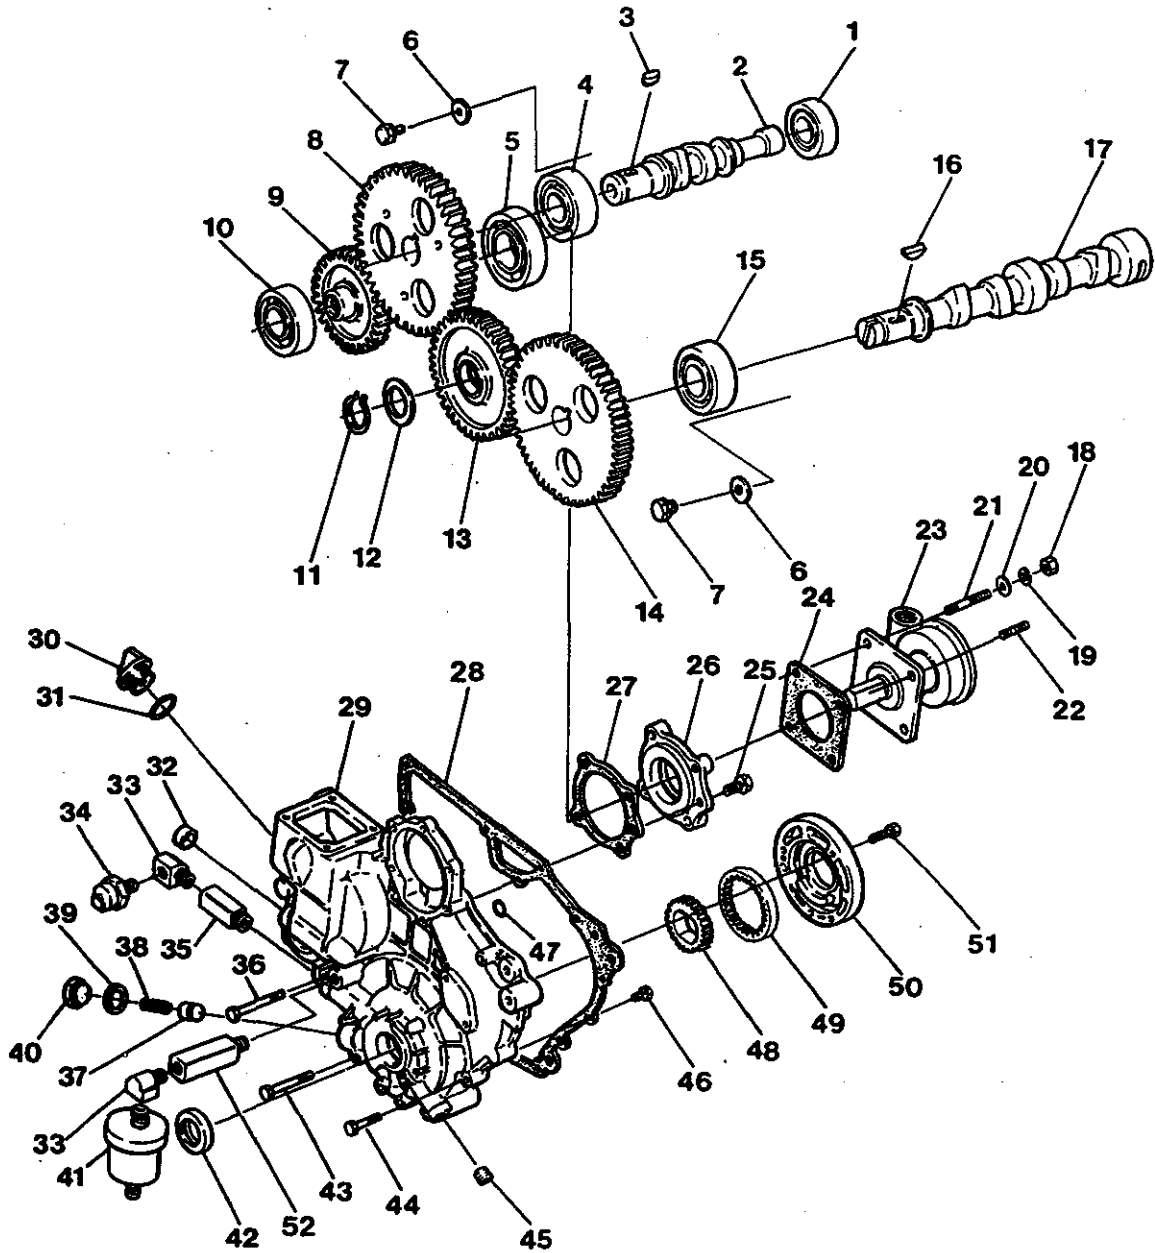

WESTERBEKE 5.0 BCD GENERATOR - CAMSHAFT - TIMING SYSTEM

WESTERBEKE 5.0 BCD GENERATOR - CAMSHAFT - TIMING SYSTEM

REF	PN	NAME	REMARKS	QUAN
1	036949	BEARING	BALL	1
2	037075	CAMSHAFT	INJECTION PUMP	1
3	030273	KEY		1
4	036948	BEARING	BALL	1
5	036950	BEARING	BALL	1
6	036970	WASHER	CAMSHAFT RETAINING	2
7-1	031825	CAPSCREW	M 6 X 12 DIN 933	2
7-2	031783	LOCKWASHER	M 6 DIN 127	2
8	037006	GEAR	INJECTION PUMP CAMSHAFT	1
9	036996	GEAR	SEA WATER PUMP DRIVE	1
10	036948	BEARING	BALL	1
11	030280	RING	RETAINING	1
12	036978	SPACER		1
13	037025	GEAR	IDLER	1
14	036995	GEAR	CAMSHAFT	1
15	036948	BEARING	BALL	1
16	030274	KEY	WOODRUFF	1
17	037017	CAMSHAFT		1
18	018242	NUT	M 8 DIN 934	4
19	031786	LOCKWASHER	M 8 DIN 127	4
20	031787	WASHER	M 8 DIN 125	4
21	031281	STUD	M 8 X 40 DIN 939	3
22	015828	STUD	M 8 X 22 DIN 939	1
23	033636	PUMP	SEA WATER	1
24	030326	GASKET	SEA WATER PUMP MOUNTING	1
25-1	013630	CAPSCREW	M 8 X 25 DIN 933	1
25-2	031786	LOCKWASHER	M 8 DIN 127	1
26	036946	HOUSING	BEARING	1
27	036982	GASKET	HOUSING	1
28	037019	GASKET	GEAR CASE	1
29	037086	CASE	GEAR	1
30	033126	CAP	OIL FILLER INCLUDING O-RING	1
31	033123	O-RING	OIL FILLER CAP	1
32	036968	CAP	SEALING	1
33	013340	ELBOW	1/8 NPT STREET	2
34	037323	SWITCH	OIL PRESSURE	1
35	037508	ADAPTER	1/8 BSPT TO 1/8 NPT	1
36	034397	CAPSCREW	M 6 X 65 DIN 931	1