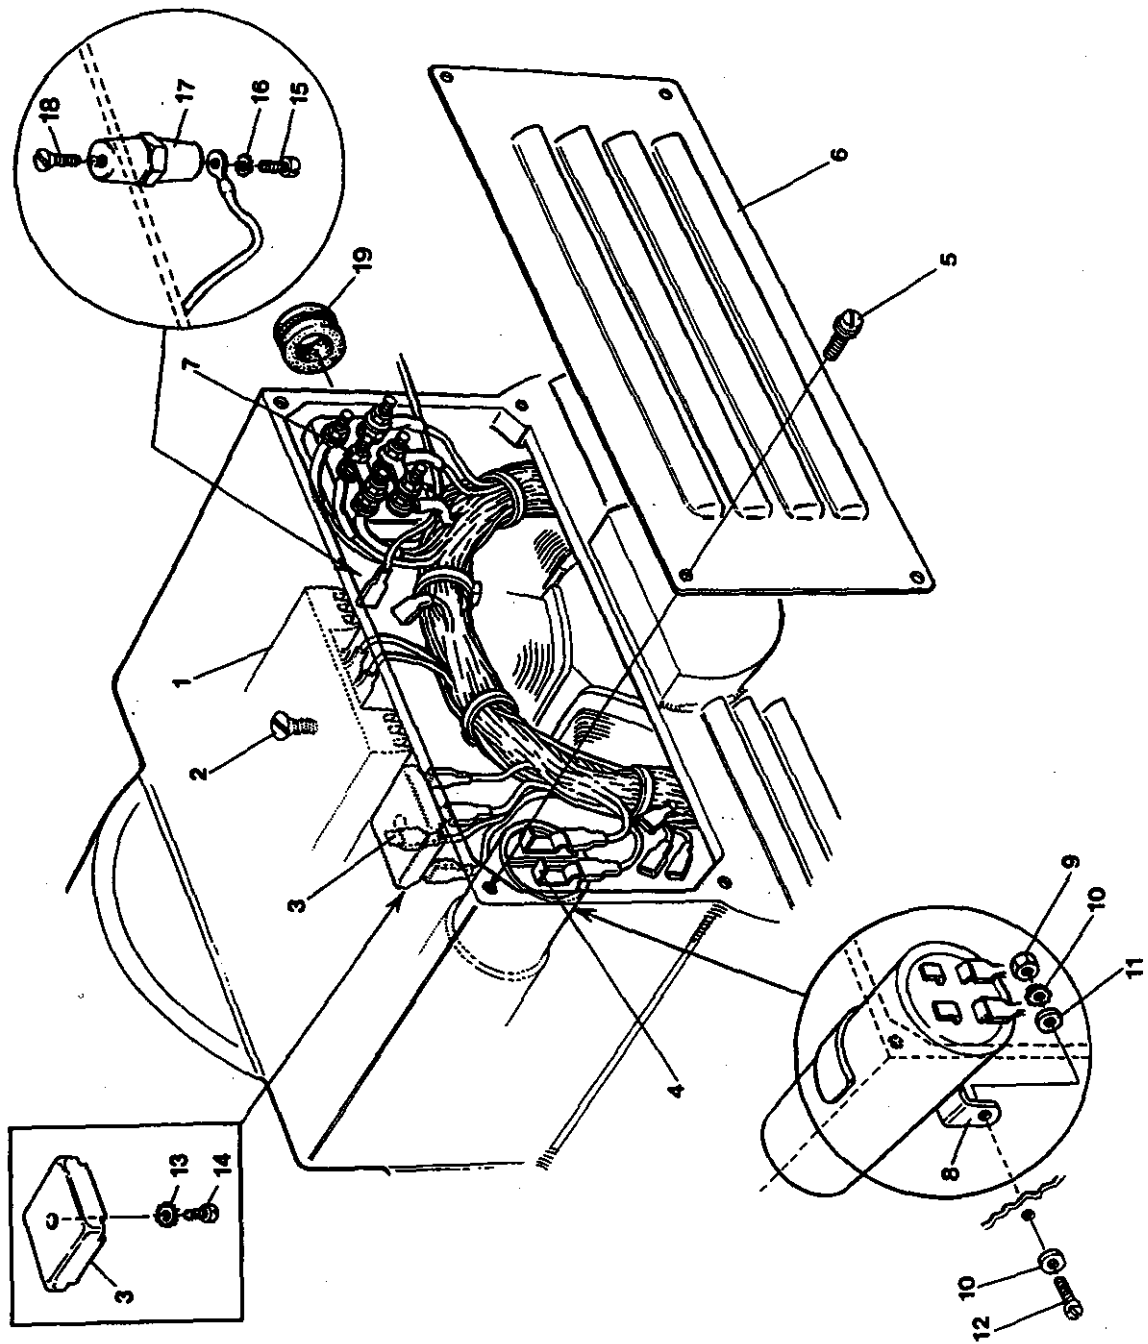

WESTERBEKE 5.0 BCD GENERATOR - AC OUTPUT