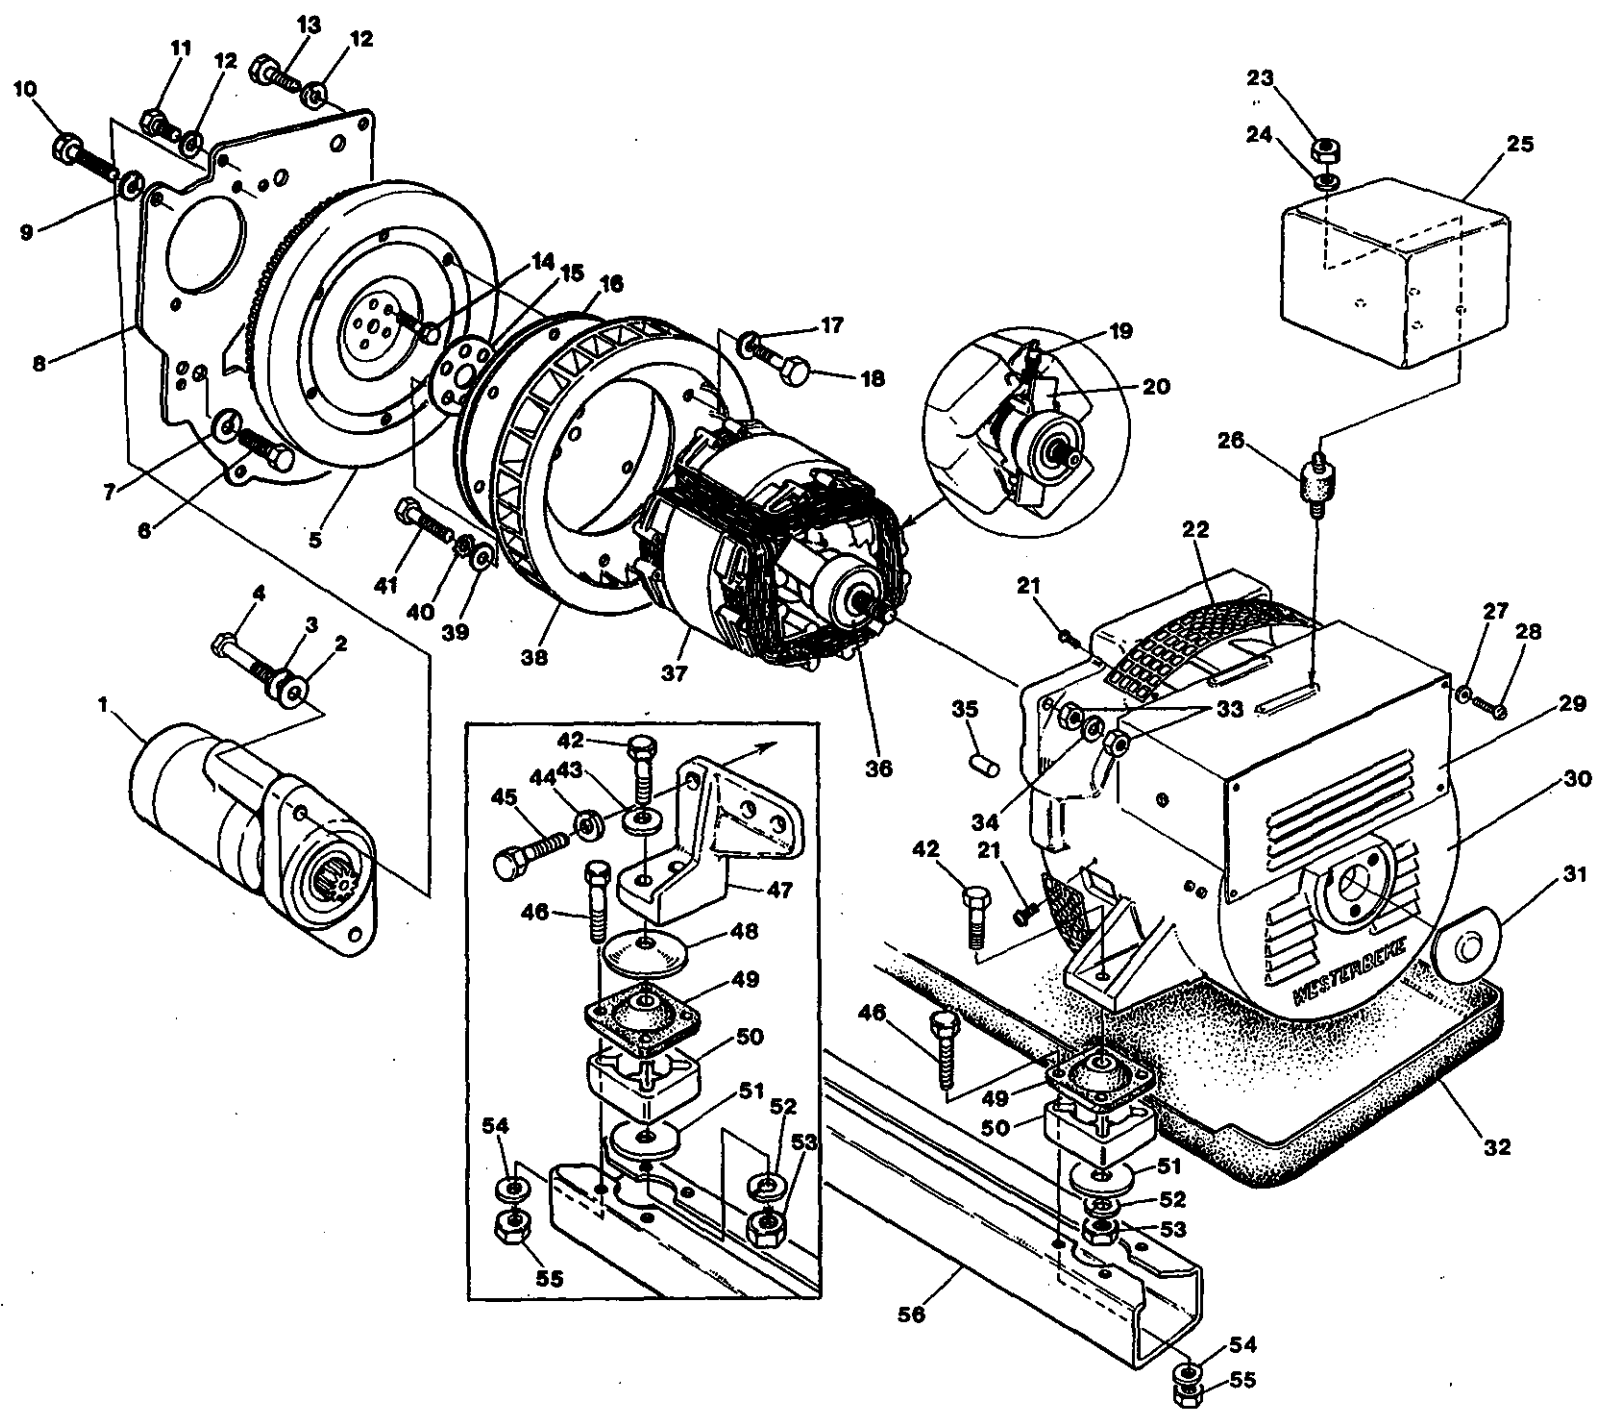

WESTERBEKE 5.0 BCD GENERATOR - BACK END - GENERATOR

REF	PN	NAME	REMARKS	QUAN
1	034552	MOTOR	STARTER 12VDC	1
2	031789	WASHER	M10 DIN 125	2
3	019262	LOCKWASHER	M10 DIN 127	2
4	034589	CAPSCREW	M10 X 30 DIN 933	2
5-1	038202	FLYWHEEL	BALANCED WITH RING GEAR	1
5-2	032996	GEAR	RING	1
6	024952	CAPSCREW	M10 X 1.25 X 25 DIN 961	6
7	019262	LOCKWASHER	M10 DIN 127	6
8	036050	PLATE	BACK	1
9	019262	LOCKWASHER	M10 DIN 127	1
10	034833	CAPSCREW	M10 X 60 DIN 912	1
11	013629	CAPSCREW	M10 X 25 DIN 933	2
12	019262	LOCKWASHER	M10 DIN 127	5
13	034589	CAPSCREW	M10 X 30 DIN 933	3
14	036924	BOLT	FLYWHEEL	4
15	035928	PLATE	DRIVE DISC TO ARMATURE	1
16	035927	DISC	DRIVE	2
17	031786	LOCKWASHER	M 8 DIN 127	8
18	017196	CAPSCREW	M 8 X 20 DIN 933	8
19		DIODE	SEE REF 20	2
20	035971	BRIDGE	DIODE SET	1
21	031933	SCREW	M 5 X 10 DIN 85A	2
22	035974	GUARD	AIR	1
23	015812	NUT	M 6 DIN 934	4
24	031783	LOCKWASHER	M 6 DIN 127	4
25		PANEL	CONTROL-REFER TO CONTROL PANEL PAGE	1
26	038236	ISOLATOR	PANEL MOUNTING	4
27	031914	LOCKWASHER	M 5 DIN 6797A	4
28	031918	SCREW	M 5 X 10 DIN 84A	4
29-1	035984	COVER	5.0 BCD	1
29-2	035975	COVER	5.0 BCDA, 5.0 BCDB	1
30- 1	037429	GENERATOR	ASSEMBLY 5.0 BCD TO 31023 NLA	1
30- 2	043092	GENERATOR	ASSEMBLY 5.0 BCD FROM 31024	1
30- 3	037438	GENERATOR	ASSEMBLY 5.0 BCDA, 5.0 BCDB TO 31018 NLA	1
30- 4	043095	GENERATOR	ASSEMBLY 5.0 BCDA, 5.0 BCDB FROM 31019	1
30- 5	035983	HOUSING	INCL STATOR 5.0 BCD TO 20245 NLA	1
30- 6	041218	HOUSING	INCL STATOR 5.0 BCD 20246 TO 31023	1
30- 7	043101	HOUSING	INCL STATOR 5.0 BCD FROM 31024	1
30- 8	035973	HOUSING	INCL STATOR 5.0 BCDA, 5.0 BCDB TO 31018	1
30- 9	043102	HOUSING	INCL STATOR 5.0 BCDA, 5.0 BCDB FROM 31019	1
30-10	037721	STATOR	5.0 BCD TO 20245 NLA	1
30-11	041216	STATOR	5.0 BCD FROM 20246 TO 31023	1
30-12	043098	STATOR	5.0 BCD FROM 31024	1
30-13	037722	STATOR	5.0 BCDA, 5.0 BCDB TO 31018	1
30-14	043099	STATOR	5.0 BCDA, 5.0 BCDB FROM 31019	1

WESTERBEKE 5.0 BCD GENERATOR - BACK END - GENERATOR