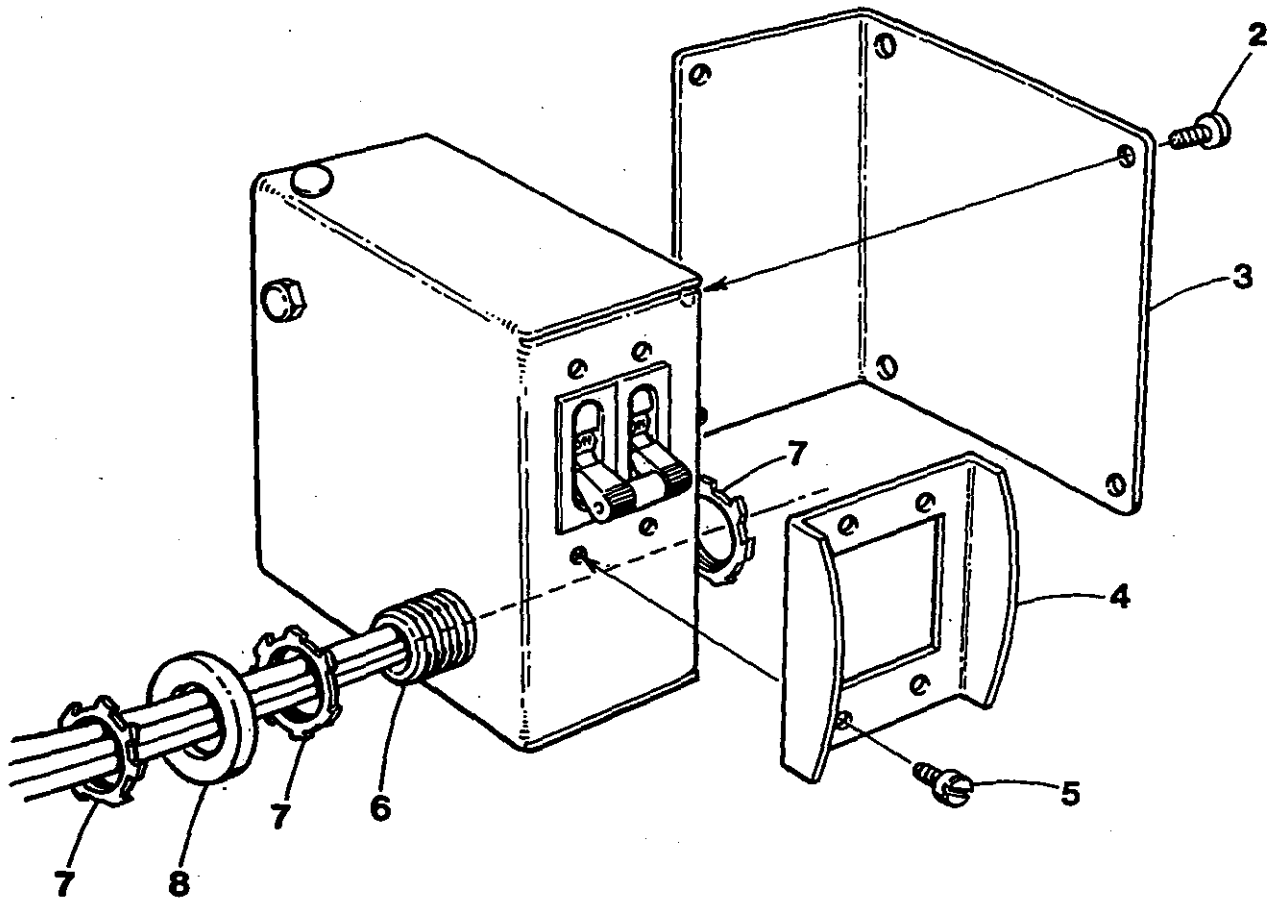

WESTERBEKE 5.0 BCD GENERATOR - AC OUTPUT CIRCUIT BREAKER

WESTERBEKE 5.0 BCD GENERATOR - AC OUTPUT CIRCUIT BREAKER

REF	PN	NAME	REMARKS	QUAN
2	031891	SCREW	8-32 X 3/8 TRUSS HEAD SS	6
3	038126	COVER	BOX	1
4	039082	GUARD	CIRCUIT BREAKER HANDLE	1
5	031852	SCREW	6-32 X 1/4 BINDING HEAD SS	4
6	042330	NIPPLE	1"	1
7	042329	NUT	1"	3
8	038523	SPACER		1
9-1	042705	BREAKER	CIRCUIT 25 AMP 60HZ 2 POLE	1
9-2	042704	BREAKER	CIRCUIT 20 AMP 50HZ 2 POLE	1
10	032493	LOCKWASHER	1/4 INTERNAL TOOTH BRONZE	2
11	032498	NUT	1/4NC HEX BRASS	2
12	032499	WASHER	FLAT 1/4 BRASS	2
13	038645	WIRE	WHITE 60HZ	1
14	038125	BOX	CIRCUIT BREAKER	1
15	038640	WIRE	BLACK 60/50HZ	1
16-1	038640	WIRE	BLACK 60HZ	1
16-2	042333	WIRE	WHITE 50HZ	1
17	031847	NUT	10-32 HEX SS	4
18	031848	WASHER	FLAT 10 SS	8
19	038622	CAPSCREW	1/4NC X 1 BRONZE FULLY THREADED	1
20	038621	PLUG	NYLON	1
21	042719	DIAGRAM	AC OUTPUT & CIRCUIT BREAKER WIRING	1