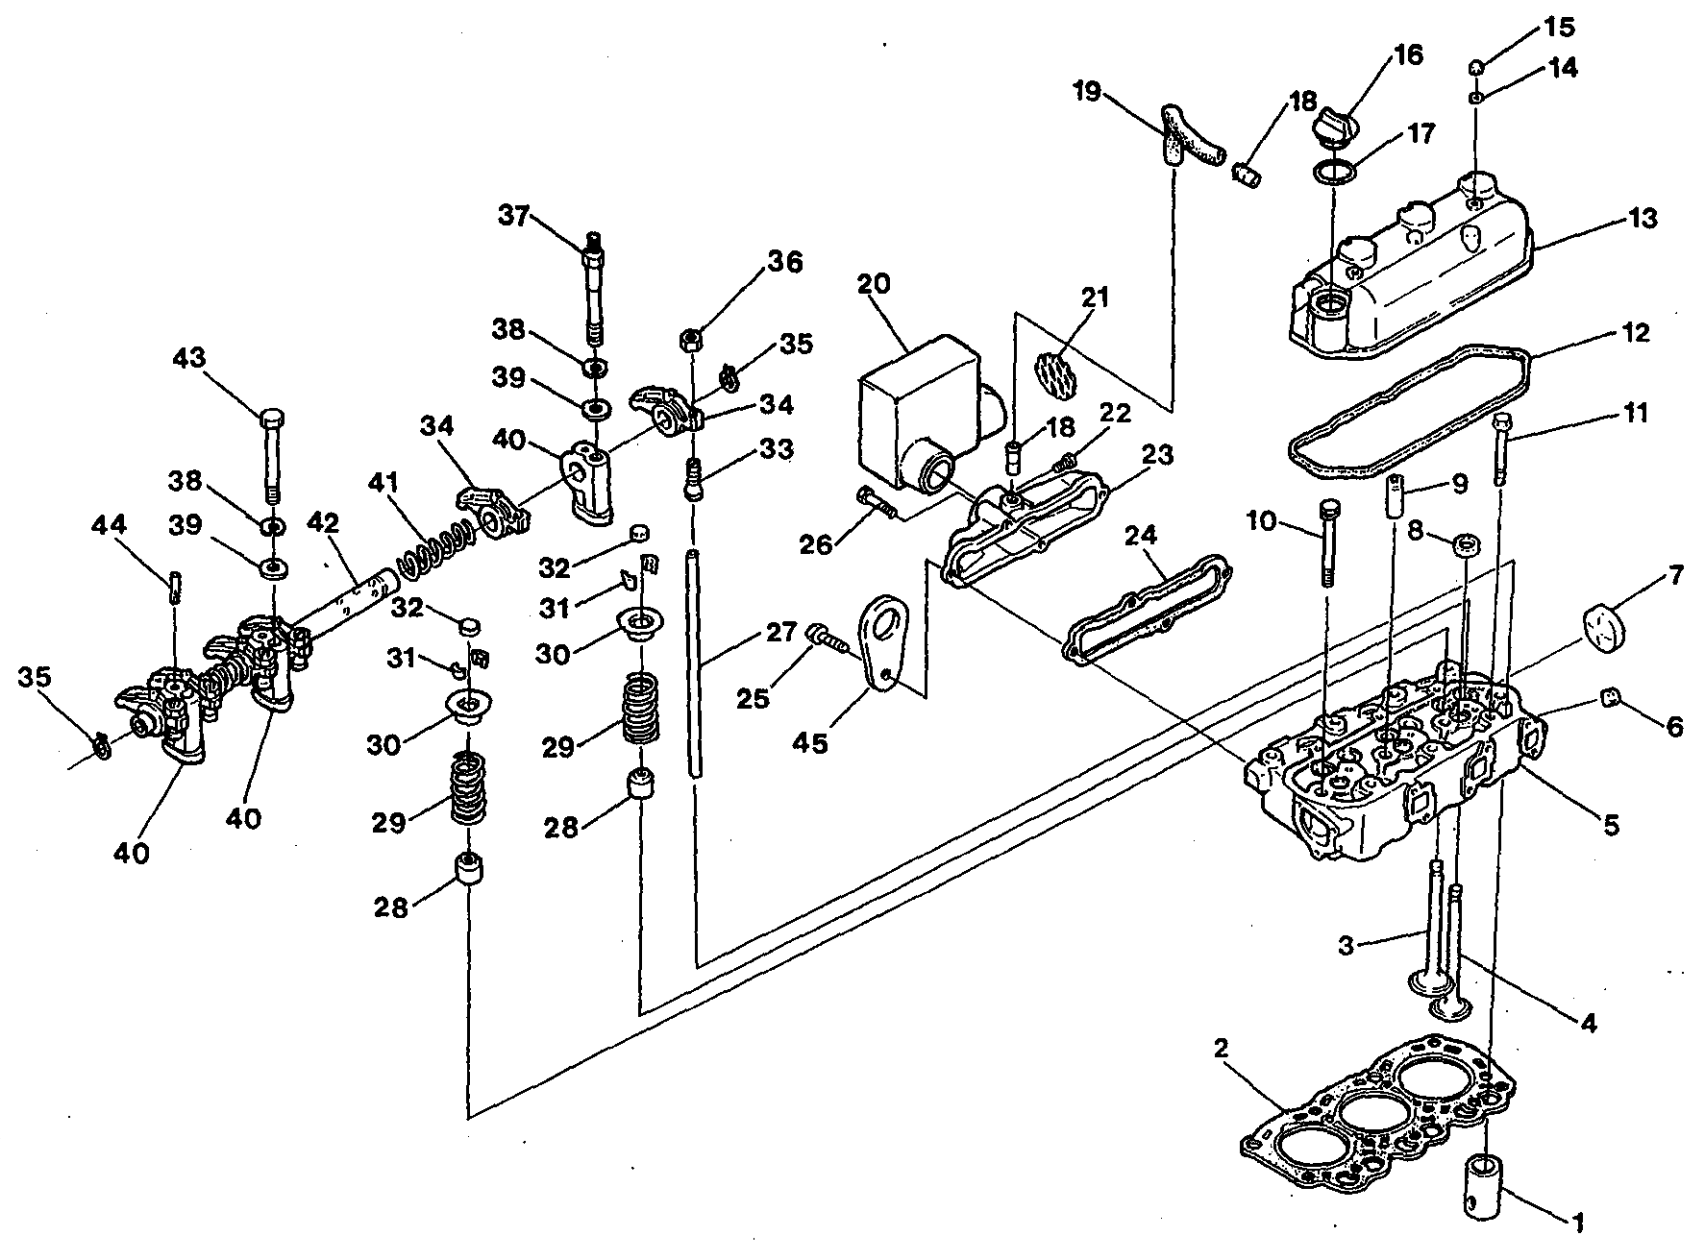

WESTERBEKE 5.0 BCD GENERATOR - CYLINDER HEAD - VALVES - ROCKER SHAFT

WESTERBEKE 5.0 BCD GENERATOR - CYLINDER HEAD - VALVES - ROCKER SHAFT

REF	PN	NAME	REMARKS	QUAN
1	037056	TAPPET		6
2-1	038448	GASKET	CYLINDER HEAD 5.0 BCD, 5.0 BCDA	1
2-2	043550	GASKET	CYLINDER HEAD 5.0 BCDB	1
3	036958	VALVE	INTAKE	3
4	036959	VALVE	EXHAUST	3
5-1	038454	HEAD	CYLINDER INCL GUIDES 5.0 BCD, 5.0 BCDA	1
5-2	043559	HEAD	CYLINDER INCL GUIDES 5.0 BCDB	1
6	030711	PLUG	1/8 BSPT DIN 906	1
7	033657	PLUG	EXPANSION-CUP 40 MM	1
8	024369	PLUG	EXPANSION-CUP 20 MM	3
9	033134	GUIDE	VALVE	6
10	036954	BOLT	CYLINDER HEAD M10 X 83	8
11	036919	BOLT	CYLINDER HEAD M 8 X 70	3
12	037007	GASKET	ROCKER COVER	1
13	037087	COVER	ROCKER	1
14	031784	WASHER	M 6 DIN 125	2
15	036936	NUT	CAP M 6	2
16-1	033126	CAP	OIL FILLER INCLUDING O-RING - SCREW IN	1
16-2	041487	CAP	OIL FILLER - PUSH IN	1
17	033123	O-RING	OIL FILLER CAP 33126	1
18	030219	NIPPLE	BREATHER HOSE	2
19	037046	HOSE	BREATHER	1
20	037191	SILENCER	AIR INTAKE	1
21	034620	SCREEN	AIR INTAKE SILENCER	1
22-1	017012	CAPSCREW	M 6 X 16 DIN 933	1
22-2	031783	LOCKWASHER	M 6 DIN 127	1
22-3	031784	WASHER	M 6 DIN 125	1
23	037008	MANIFOLD	INTAKE	1
24	036980	GASKET	INTAKE MANIFOLD TO HEAD	1
25	018804	CAPSCREW	M 6 X 20 DIN 933	2
26	034642	CAPSCREW	M 6 X 45 DIN 931	2
27	037026	PUSHROD		6
28	030242	SEAL	VALVE STEM	6
29	036986	SPRING	VALVE	6
30	033149	SEAT	VALVE SPRING	6
31	030241	COLLET	VALVE SPRING	12
32	036979	CAP	VALVE STEM	6
33	037029	SCREW	ROCKER ADJUSTING	6
34	037027	ROCKER		6
35	033124	RING	RETAINING	2
36	031801	NUT	M 6 JAM	6
37	037053	BOLT	ROCKER BRACKET	2
38	031786	LOCKWASHER	M 8 DIN 127	3
39	031787	WASHER	M 8 DIN 125	3
40	033152	BRACKET	ROCKER	3
41	033151	SPRING	ROCKER SHAFT	2
42	036967	SHAFT	ROCKER	1
43	031225	CAPSCREW	M 8 X 60 DIN 931	1
44	036960	PIN	GROOVED	1
45	041250	EYE	FRONT LIFTING	1