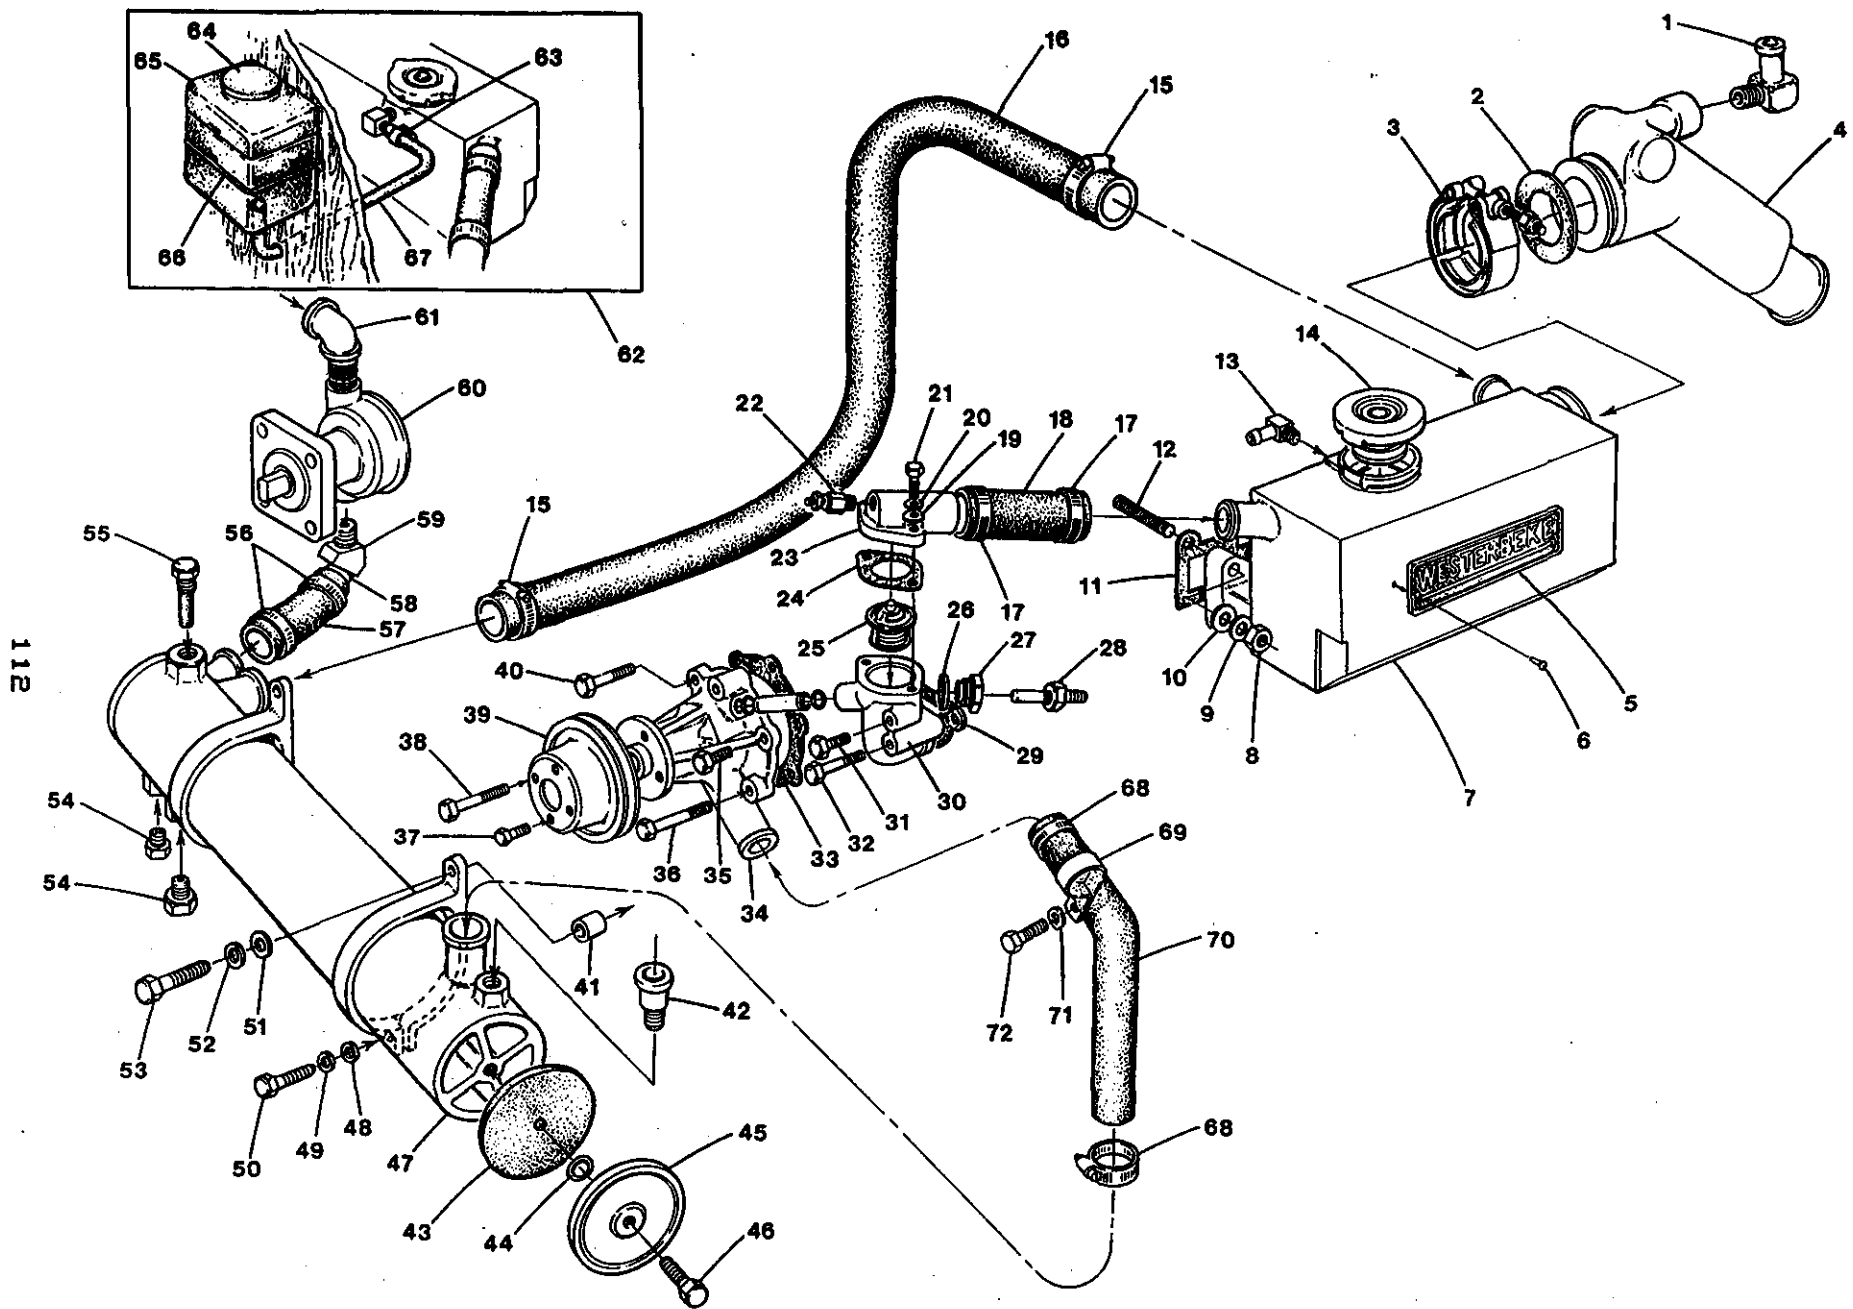

WESTERBEKE 5.0 BCD GENERATOR - CAMSHAFT - TIMING SYSTEM

REF	PN	NAME	REMARKS	QUAN
37	030244	PLUNGER	OIL RELIEF VALVE	1
38	037030	SPRING	OIL RELIEF VALVE	1
39	030225	GASKET	OIL RELIEF VALVE PLUG	1
40	030461	PLUG	OIL RELIEF VALVE	1
41	024132	SENDER	OIL PRESSURE	1
42	036915	SEAL	OIL	1
43	030146	CAPSCREW	M 6 X 55 DIN 931	4
44	031824	CAPSCREW	M 6 X 35 DIN 933	3
45	030712	PLUG	1/4 BSPT DIN 906	1
46-1	031810	CAPSCREW	M 6 X 14 DIN 933	4
46-2	031783	LOCKWASHER	M 6 DIN 127	4
47	036938	O-RING		2
48	037050	GEAR	OIL PUMP INNER	1
49	037051	GEAR	OIL PUMP OUTER	1
50	037070	HOUSING	OIL PUMP	1
51-1	013590	CAPSCREW	M 6 X 30 DIN 933	3
51-2	031783	LOCKWASHER	M 6 DIN 127	3
52	024844	ADAPTER	1/8 BSPT TO 1/8 NPT	1

112

WESTERBEKE 5.0 BCD GENERATOR -- COOLING SYSTEM