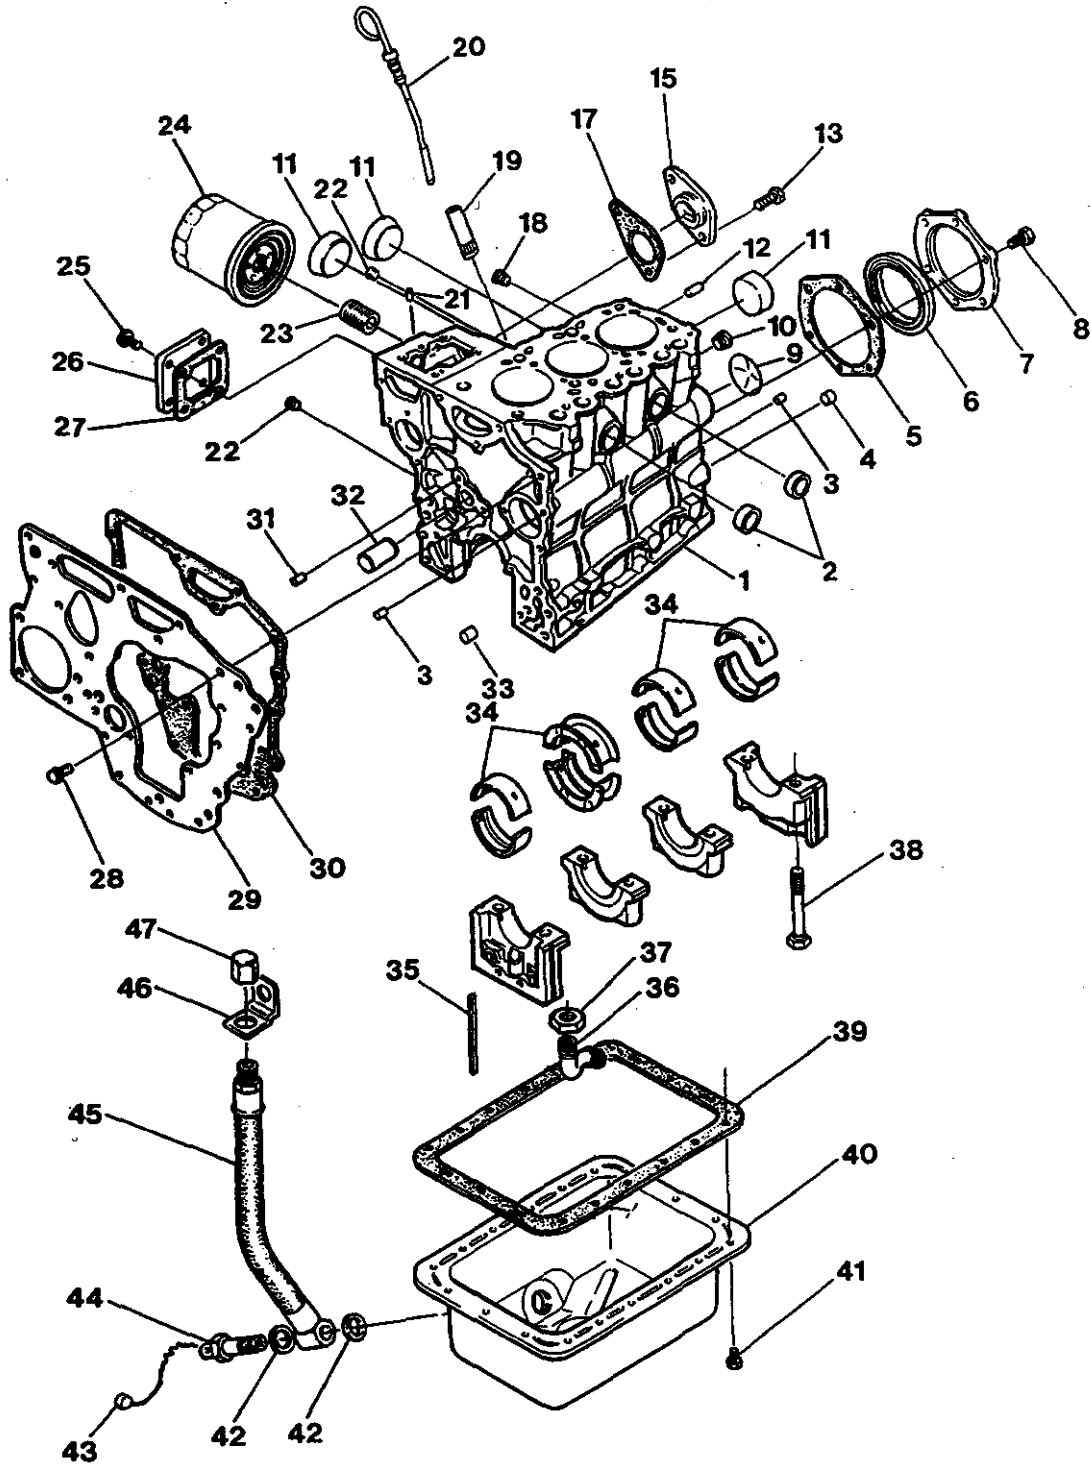

WESTERBEKE 5.0 BCD GENERATOR - CYLINDER BLOCK

WESTERBEKE 5.0 BCD GENERATOR - CYLINDER BLOCK

REF	PN	NAME	REMARKS	QUAN
1-1	038499	BLOCK	ASSEMBLY INCLUDING HEAD 5.0 BCD NLA	1
1-2	038499	BLOCK	ASSEMBLY INCLUDING HEAD 5.0 BCDA NLA	1
1-3	042400	BLOCK	ASSEMBLY INCLUDING HEAD 5.0 BCDB	1
2	024373	PLUG	EXPANSION-CUP 25 MM	2
3	033212	DOWEL	TUBULAR 6 X 9	2
4	030708	DOWEL	TUBULAR 10 X 9	3
5	036963	GASKET	OIL SEAL FLANGE	1
6	036917	SEAL	OIL	1
7	036945	FLANGE	OIL SEAL	1
8	018804	CAPSCREW	M 6 X 20 DIN 933	6
9	036940	PLUG	EXPANSION 35 MM DIN 470	1
10	030712	PLUG	1/4 BSPT DIN 906	1
11	033657	PLUG	EXPANSION-CUP 40 MM	3
12	030272	DOWEL		1
13	016789	CAPSCREW	M 8 X 16 DIN 933	2
15	038679	COVER		1
17	036987	GASKET	COVER TO BLOCK	1
18	030712	PLUG	1/4 BSPT DIN 906	1
19	037073	TUBE	DIPSTICK	1
20	037072	DIPSTICK		1
21	036943	DOWEL		2
22	030239	PLUG	1/16	3
23	030214	NIPPLE	OIL FILTER	1
24	036918	FILTER	LUBE OIL	1
25-1	031810	CAPSCREW	M 6 X 14 DIN 933	4
25-2	031783	LOCKWASHER	M 6 DIN 127	4
26	037045	COVER	TIE ROD	1
27	036981	GASKET	TIE ROD COVER	1
28-1	031810	CAPSCREW	M 6 X 14 DIN 933	7
28-2	031783	LOCKWASHER	M 6 DIN 127	7
29	036997	PLATE	FRONT	1
30	037004	GASKET	FRONT PLATE	1
31	030707	DOWEL	TUBULAR 8 X 13	2
32	037005	SHAFT	IDLER	1
33	037114	DOWEL	TUBULAR 6 X 13	1
34-1	037018	BEARING	SET MAIN STD	1
34-2	037062	BEARING	SET MAIN 0.25 MM	1
34-3	037063	BEARING	SET MAIN 0.50 MM	1
35	036962	SEAL	SIDE MAIN BEARING CAP	4