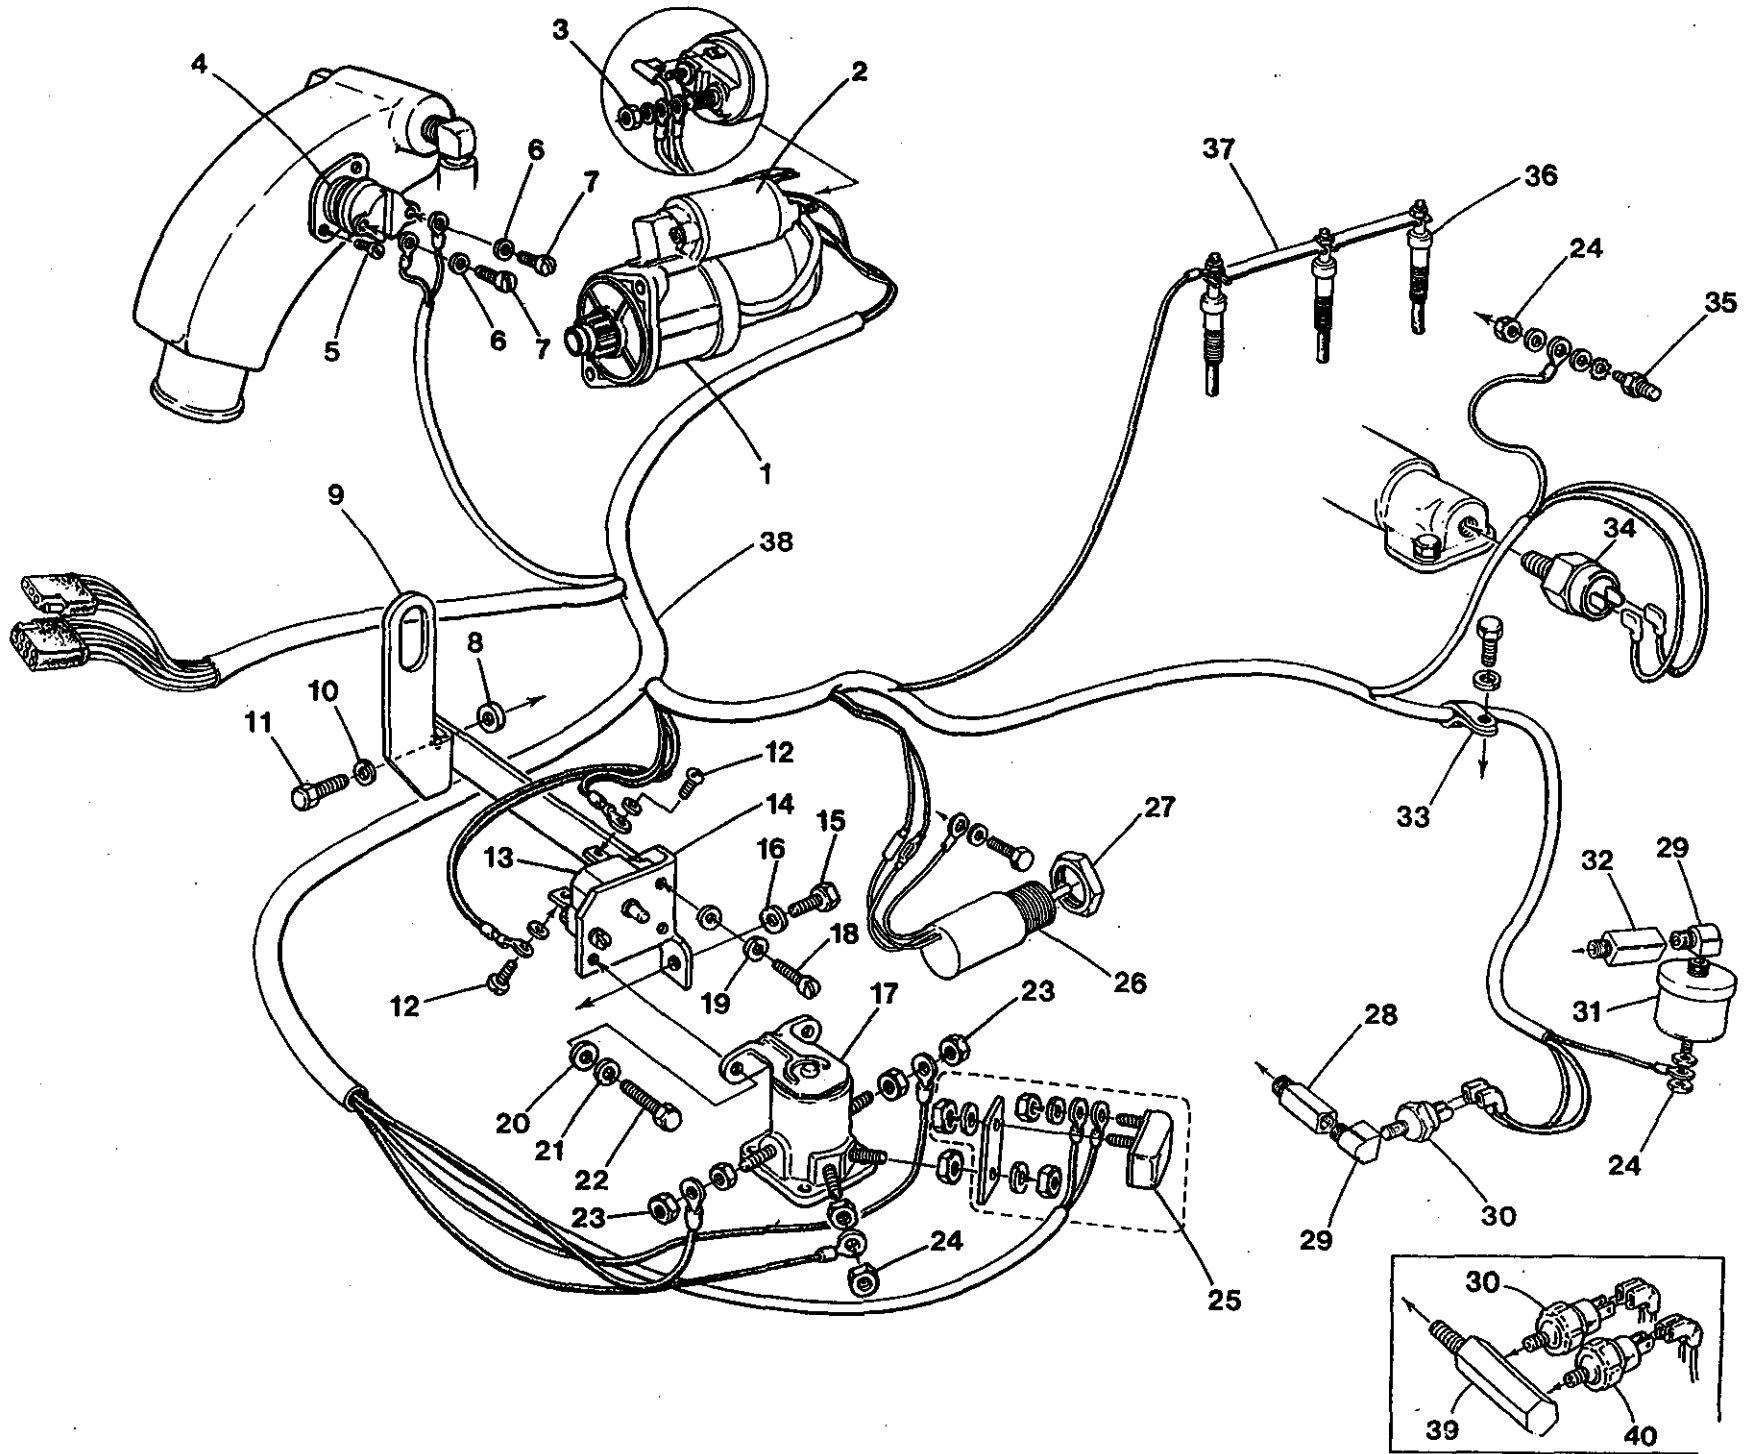

WESTERBEKE 5.0 BCD GENERATOR - ELECTRICAL SYSTEM

REF	PN	NAME	REMARKS	QUAN
1	034552	MOTOR	STARTER 12VDC	1
2	036218	SOLENOID	STARTER MOTOR	1
3	018242	NUT	M 8 DIN 934	1
4	032923	SWITCH	EXHAUST TEMPERATURE	1
5	035711	SCREW	6-20 X 1/4 TAPPING	2
6	031844	LOCKWASHER	8	2
7	031911	SCREW	8-32 X 1/4	2
8	033381	SPACER		1
9	038087	EYE	LIFTING	1
10	031786	LOCKWASHER	M 8 DIN 127	1
11	013630	CAPSCREW	M 8 X 25 DIN 933	1
12	031861	SCREW	8-32 X 1/4	2
13	043422	BREAKER	CIRCUIT 25 AMP	1
14	038086	BRACKET	CIRCUIT BREAKER, SOLENOID	1
15	034589	CAPSCREW	M10 X 30 DIN 933	1
16	019262	LOCKWASHER	M10 DIN 127	1
17	024639	SOLENOID	PRE-HEAT	1
18	031866	SCREW	8-32 X 7/8	2
19	031844	LOCKWASHER	8	2
20	031753	WASHER	FLAT 1/4	2
21	031752	LOCKWASHER	1/4	2
22	031501	CAPSCREW	1/4NC X 1/2	2
23	031760	NUT	5/16NF	2
24	031847	NUT	10-32	AR
25	036563	BREAKER	CIRCUIT ASSEMBLY 10 AMP	1
26	037100	SOLENOID	FUEL SHUT-OFF	1
27	034669	NUT	SOLENOID ADJUSTING/LOCKING	1
28	037508	ADAPTER	1/8 BSPT TO 1/8 NPT	1
29	013340	ELBOW	1/8 NPT STREET 90	2
30	037323	SWITCH	OIL PRESSURE	1
31	024132	SENDER	OIL PRESSURE	1
32	024844	ADAPTER	1/8 BSPT TO 1/8 NPT	1
33	038074	CLAMP	HARNESS	2
34	039550	SWITCH	WATER TEMPERATURE	1
35	035109	SENDER	WATER TEMPERATURE	1
36	036961	GLOWPLUG		3
37	037028	STRAP	GLOWPLUG CONNECTING	1
38	038123	HARNESS	GENSET WIRING	1
39	043812	ADAPTER	2 OIL PRESSURE SWITCHES	1
40	011552	SWITCH	OIL PRESSURE - SEA RAY	1