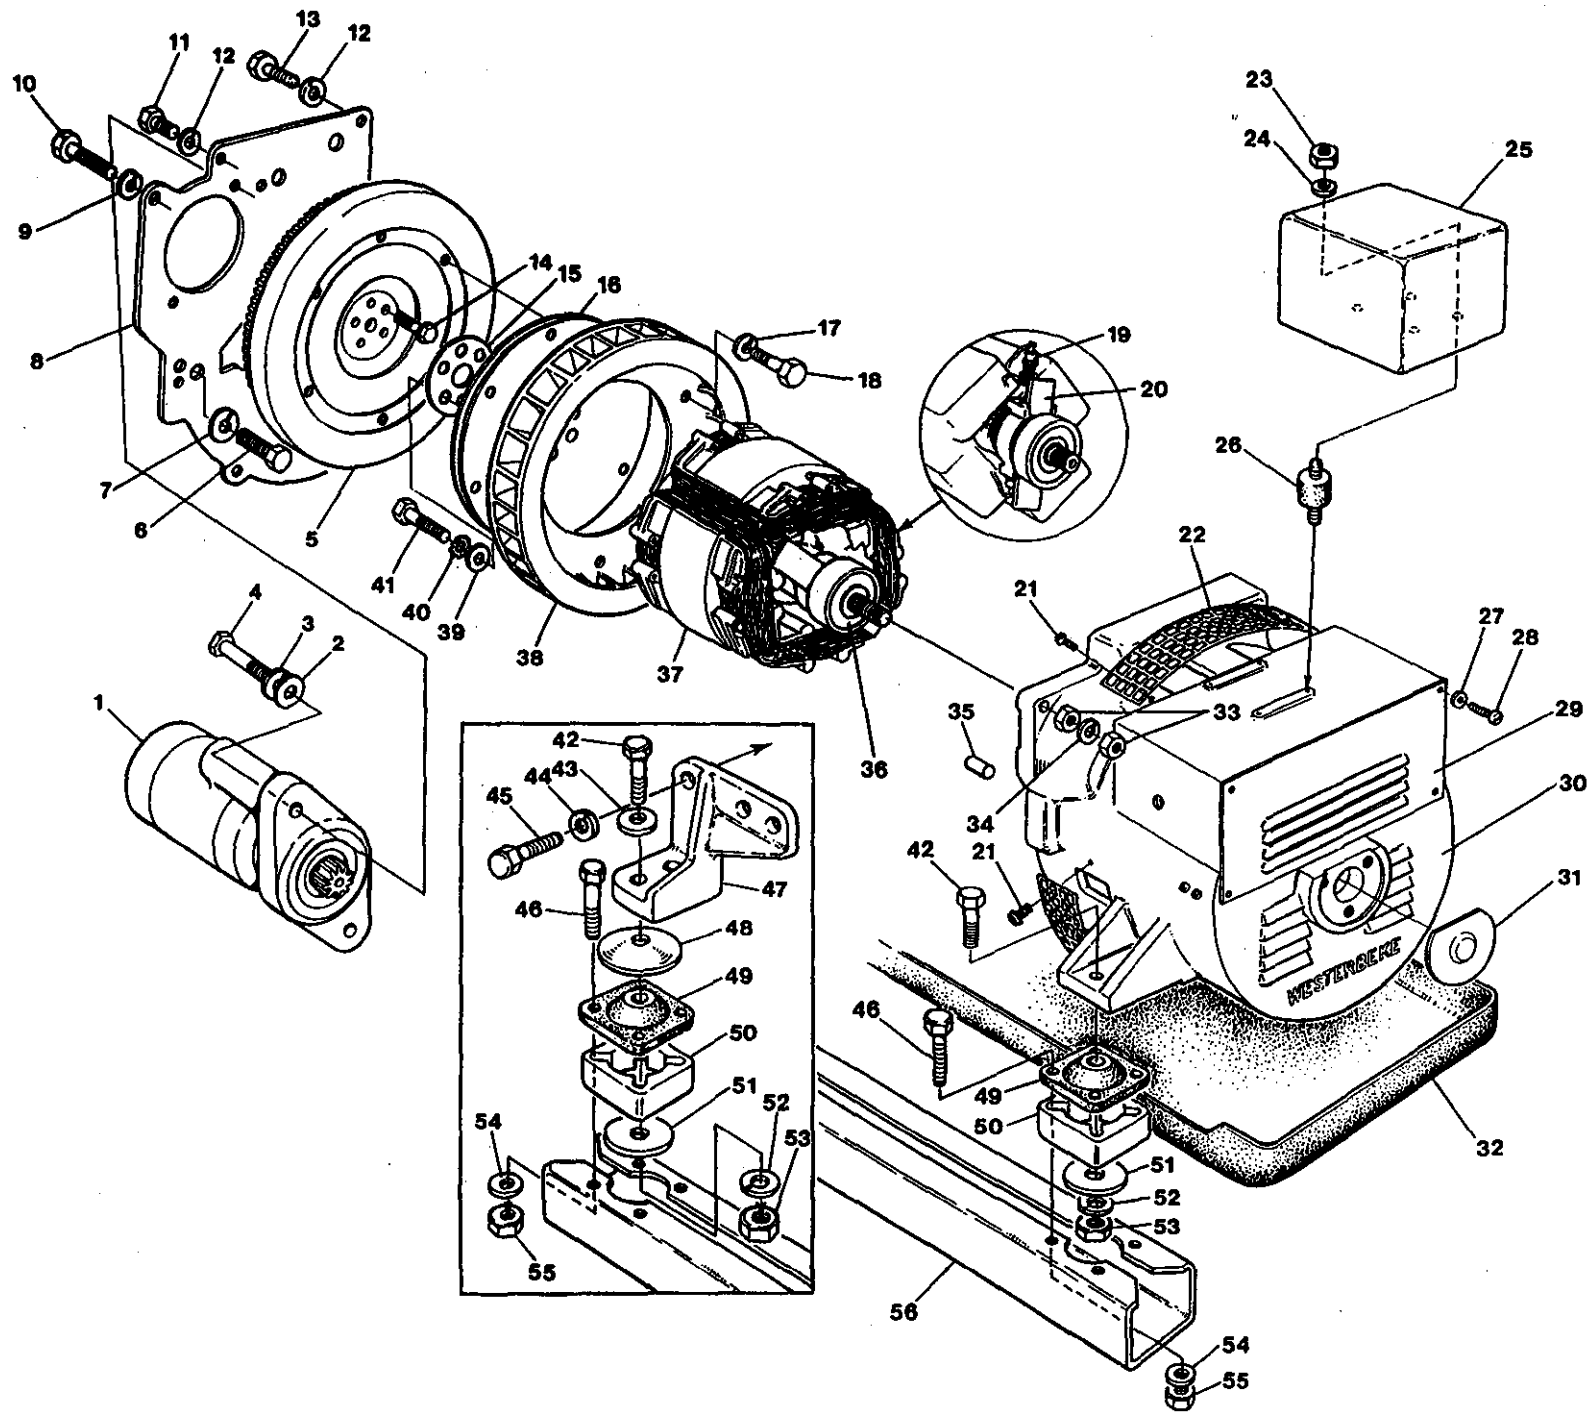

WESTERBEKE 5.0 BCD GENERATOR - BACK END - GENERATOR

WESTERBEKE 5.0 BCD GENERATOR - BACK END - GENERATOR

REF	PN	NAME	REMARKS	QUAN
1	034552	MOTOR	STARTER 12VDC	1
2	031789	WASHER	M10 DIN 125	2
3	019262	LOCKWASHER	M10 DIN 127	2
4	034589	CAPSCREW	M10 X 30 DIN 933	2
5-1	038202	FLYWHEEL	BALANCED WITH RING GEAR	1
5-2	032996	GEAR	RING	1
6	024952	CAPSCREW	M10 X 1.25 X 25 DIN 961	6
7	019262	LOCKWASHER	M10 DIN 127	6
8	036050	PLATE	BACK	1
9	019262	LOCKWASHER	M10 DIN 127	1
10	034833	CAPSCREW	M10 X 60 DIN 912	1
11	013629	CAPSCREW	M10 X 25 DIN 933	2
12	019262	LOCKWASHER	M10 DIN 127	5
13	034589	CAPSCREW	M10 X 30 DIN 933	3
14	036924	BOLT	FLYWHEEL	4
15	035928	PLATE	DRIVE DISC TO ARMATURE	1
16	035927	DISC	DRIVE	2
17	031786	LOCKWASHER	M 8 DIN 127	8
18	017196	CAPSCREW	M 8 X 20 DIN 933	8
19		DIODE	SEE REF 20	2
20	035971	BRIDGE	DIODE SET	1
21	031933	SCREW	M 5 X 10 DIN 85A	2
22	035974	GUARD	AIR	1
23	015812	NUT	M 6 DIN 934	4
24	031783	LOCKWASHER	M 6 DIN 127	4
25		PANEL	CONTROL-REFER TO CONTROL PANEL PAGE	1
26	038236	ISOLATOR	PANEL MOUNTING	4
27	031914	LOCKWASHER	M 5 DIN 6797A	4
28	031918	SCREW	M 5 X 10 DIN 84A	4
29-1	035984	COVER	5.0 BCD	1
29-2	035975	COVER	5.0 BCDA, 5.0 BCDB	1
30- 1	037429	GENERATOR	ASSEMBLY 5.0 BCD TO 31023 NLA	1
30- 2	043092	GENERATOR	ASSEMBLY 5.0 BCD FROM 31024	1
30- 3	037438	GENERATOR	ASSEMBLY 5.0 BCDA, 5.0 BCDB TO 31018 NLA	1
30- 4	043095	GENERATOR	ASSEMBLY 5.0 BCDA, 5.0 BCDB FROM 31019	1
30- 5	035983	HOUSING	INCL STATOR 5.0 BCD TO 20245 NLA	1
30- 6	041218	HOUSING	INCL STATOR 5.0 BCD 20246 TO 31023	1
30- 7	043101	HOUSING	INCL STATOR 5.0 BCD FROM 31024	1
30- 8	035973	HOUSING	INCL STATOR 5.0 BCDA, 5.0 BCDB TO 31018	1
30- 9	043102	HOUSING	INCL STATOR 5.0 BCDA, 5.0 BCDB FROM 31019	1
30-10	037721	STATOR	5.0 BCD TO 20245 NLA	1
30-11	041216	STATOR	5.0 BCD FROM 20246 TO 31023	1
30-12	043098	STATOR	5.0 BCD FROM 31024	1
30-13	037722	STATOR	5.0 BCDA, 5.0 BCDB TO 31018	1
30-14	043099	STATOR	5.0 BCDA, 5.0 BCDB FROM 31019	1