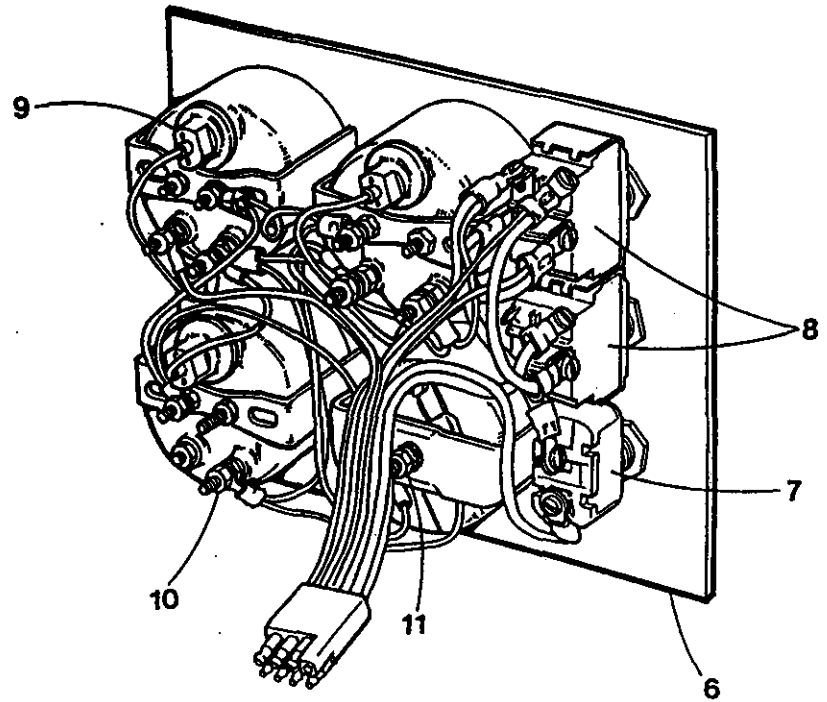

WESTERBEKE 5.0 BCD GENERATOR - CONTROL PANEL

WESTERBEKE 5.0 BCD GENERATOR - CONTROL PANEL

REF	PN	NAME	REMARKS	QUAN
1	036539	PANEL	GENERATOR CONTROL REF 2 THRU 13	1
2	036192	HOURMETER		1
3	037605	VOLTMETER	12 VDC	1
4	037603	METER	OIL PRESSURE 0-100 PSI	1
5	037601	METER	WATER TEMPERATURE	1
6-1	034485	PLATE	PANEL	1
6-2	034999	COVER	BOX, WHEN PANEL REMOTE MOUNTED	1
7	024731	SWITCH	STOP	1
8	024732	SWITCH	PREHEAT-START	2
9-1	042893	LAMP	INSTRUMENT WEDGE BASE INCL HOLDER	3
9-2	035825	WIRE	LAMP POWER CONNECTION	3
10-1	031900	NUT	10-32	AR
10-2	031902	LOCKWASHER	10	AR
11	031904	NUT	10-24 KEPS	1
12	036538	HARNESS	PANEL	1
13	031999	RING	LOCK-TOGGLE SWITCH MOUNT	3
14	034421	SCREW	8-32 X 3/8 TRUSS HEAD BLACK SS	4
15-1	038123	HARNESS	ENGINE	1
15-2	036232	HARNESS	PANEL BOX	1
16	023939	BUSHING	SNAP-IN 1-3/4 IN HOLE	2
17-1	038178	ASSEMBLY	BOX AND HARNESS	1
17-2	034243	BOX	GENERATOR CONTROL PANEL	1
18	013856	PLATE	SCREW-TERMINAL BLOCK	2
19-1	031866	SCREW	8-32 X 7/8 BINDING HEAD SS	4
19-2	031842	NUT	8-32 HEX SS	4
19-3	031843	WASHER	FLAT 8	4
19-4	031844	LOCKWASHER	8	4
20	013320	BLOCK	TERMINAL 4 POS TO SEPT 93	1
21	013363	MARKER	TERMINAL BLOCK	1
22	013938	JUMPER	TERMINAL BLOCK	1
23-1	031855	SCREW	6-32 X 5/8 BINDING HEAD SS	4
23-2	050234	NUT	6-32 KEPS	4
23-3	031838	WASHER	FLAT 6	4
24	015222	PLATE	SCREW-TERMINAL BLOCK	2
24-4	038042	NUT	SWITCH	1
25	019122	MARKER	TERMINAL BLOCK	1
26	019121	BLOCK	TERMINAL 5 POS TO SEPT 93	1
27-1	033259	SWITCH	EMERGENCY STOP	1
27-2	033258	BOOT	EMERGENCY STOP SWITCH	1
27-3	033251	LABEL	EMERGENCY STOP SWITCH	1