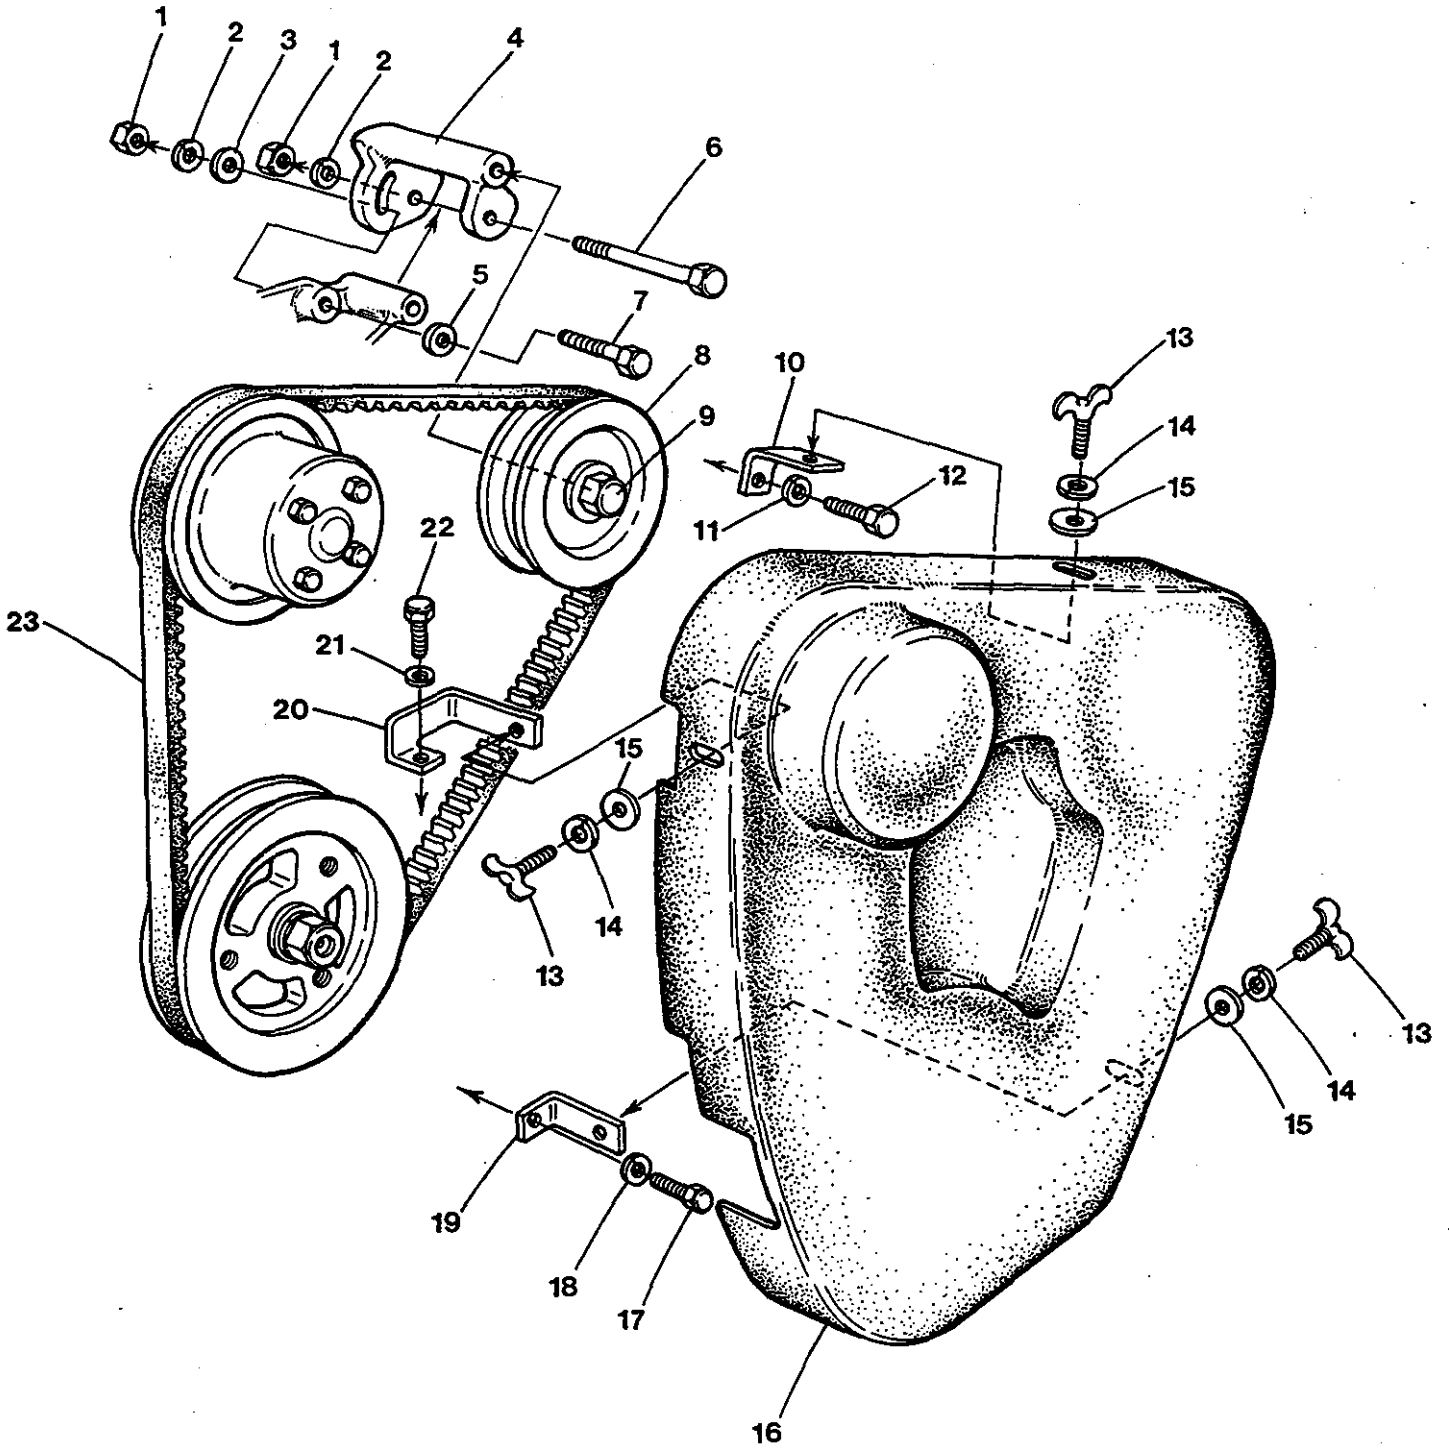

WESTERBEKE 5.0 BCD GENERATOR - BELT - IDLER PULLEY - BELT GUARD

WESTERBEKE 5.0 BCD GENERATOR - BELT - IDLER PULLEY - BELT GUARD

REF	PN	NAME	REMARKS	QUAN
1	018242	NUT	M 8 DIN 934	2
2	031786	LOCKWASHER	M 8 DIN 127	2
3	031765	WASHER		1
4	038070	BRACKET	IDLER PULLEY	1
5	031786	LOCKWASHER	M 8 DIN 127	1
6	031225	CAPSCREW	M 8 X 60 DIN 931	1
7	021558	CAPSCREW	M 8 X 35 DIN 933	1
8	037780	PULLEY	IDLER	1
9	037779	SCREW	IDLER PULLEY	1
10	038128	BRACKET	BELT GUARD	1
11	031783	LOCKWASHER	M 6 DIN 127	1
12	033351	CAPSCREW	M 6 X 60 DIN 931	1
13	033228	WINGSCREW	BELT GUARD	3
14	031849	LOCKWASHER	10	3
15	033372	WASHER	BELT GUARD	3
16	038073	GUARD	BELT	1
17	034213	CAPSCREW	M 6 X 40 DIN 931	1
18	031783	LOCKWASHER	M 6 DIN 127	1
19	038130	BRACKET	BELT GUARD	1
20	038129	BRACKET	BELT GUARD	1
21	031783	LOCKWASHER	M 6 DIN 127	1
22	018804	CAPSCREW	M 6 X 20 DIN 933	1
23	030376	BELT		1