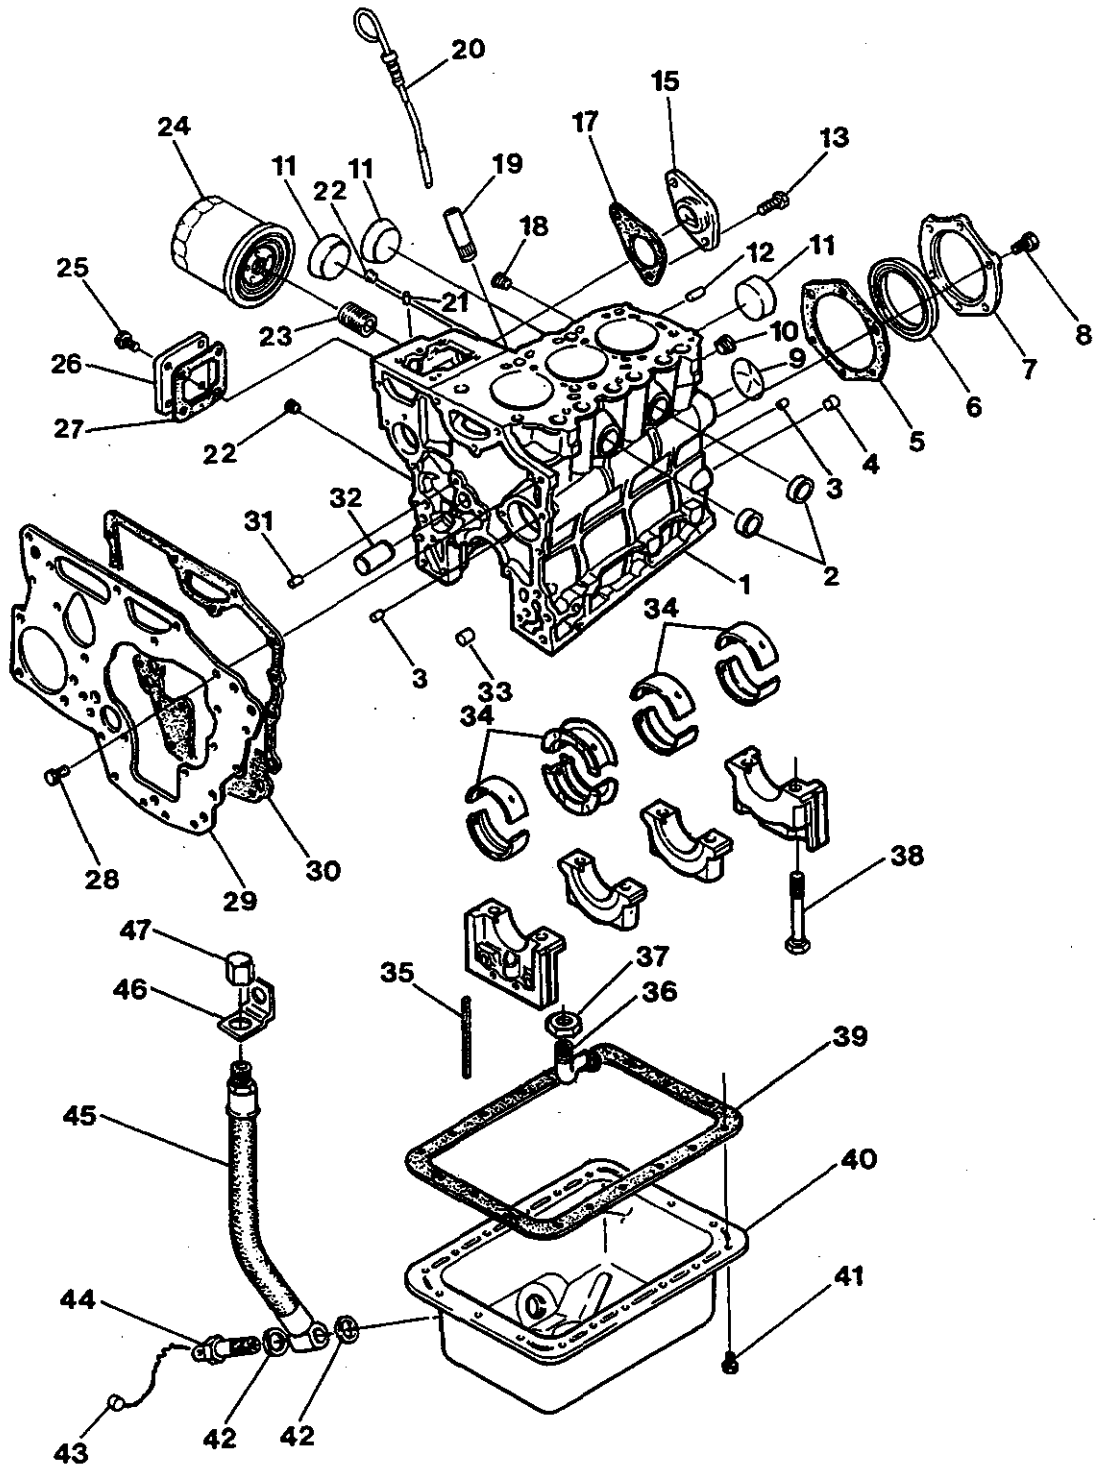

WESTERBEKE 5.0 BCD GENERATOR - CYLINDER BLOCK

REF	PN	NAME	REMARKS	QUAN
1-1	038499	BLOCK	ASSEMBLY INCLUDING HEAD 5.0 BCD NLA	1
1-2	038499	BLOCK	ASSEMBLY INCLUDING HEAD 5.0 BCDA NLA	1
1-3	042400	BLOCK	ASSEMBLY INCLUDING HEAD 5.0 BCDB	1
2	024373	PLUG	EXPANSION-CUP 25 MM	2
3	033212	DOWEL	TUBULAR 6 X 9	2
4	030708	DOWEL	TUBULAR 10 X 9	3
5	036963	GASKET	OIL SEAL FLANGE	1
6	036917	SEAL	OIL	1
7	036945	FLANGE	OIL SEAL	1
8	018804	CAPSCREW	M 6 X 20 DIN 933	6
9	036940	PLUG	EXPANSION 35 MM DIN 470	1
10	030712	PLUG	1/4 BSPT DIN 906	1
11	033657	PLUG	EXPANSION-CUP 40 MM	3
12	030272	DOWEL		1
13	016789	CAPSCREW	M 8 X 16 DIN 933	2
15	038679	COVER		1
17	036987	GASKET	COVER TO BLOCK	1
18	030712	PLUG	1/4 BSPT DIN 906	1
19	037073	TUBE	DIPSTICK	1
20	037072	DIPSTICK		1
21	036943	DOWEL		2
22	030239	PLUG	1/16	3
23	030214	NIPPLE	OIL FILTER	1
24	036918	FILTER	LUBE OIL	1
25-1	031810	CAPSCREW	M 6 X 14 DIN 933	4
25-2	031783	LOCKWASHER	M 6 DIN 127	4
26	037045	COVER	TIE ROD	1
27	036981	GASKET	TIE ROD COVER	1
28-1	031810	CAPSCREW	M 6 X 14 DIN 933	7
28-2	031783	LOCKWASHER	M 6 DIN 127	7
29	036997	PLATE	FRONT	1
30	037004	GASKET	FRONT PLATE	1
31	030707	DOWEL	TUBULAR 8 X 13	2
32	037005	SHAFT	IDLER	1
33	037114	DOWEL	TUBULAR 6 X 13	1
34-1	037018	BEARING	SET MAIN STD	1
34-2	037062	BEARING	SET MAIN 0.25 MM	1
34-3	037063	BEARING	SET MAIN 0.50 MM	1
35	036962	SEAL	SIDE MAIN BEARING CAP	4

WESTERBEKE 5.0 BCD GENERATOR - CYLINDER BLOCK