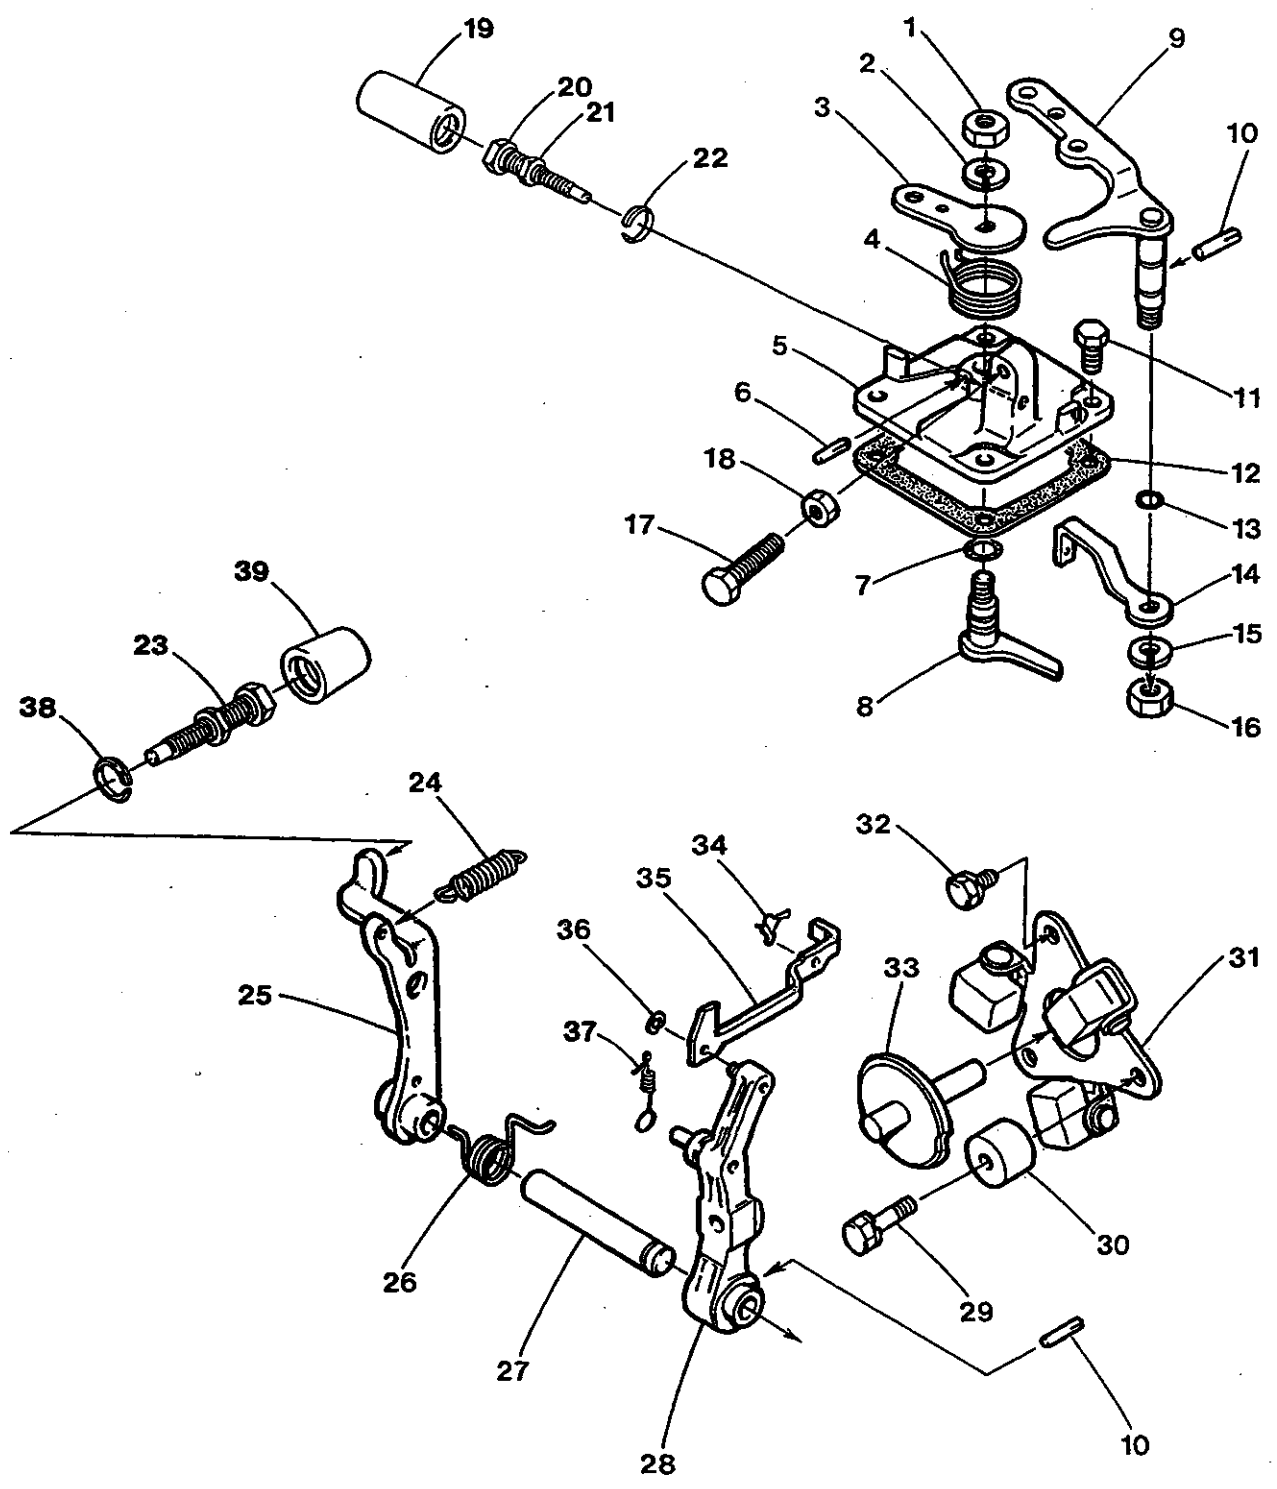

WESTERBEKE 5.0 BCD GENERATOR - GOVERNOR SYSTEM

WESTERBEKE 5.0 BCD GENERATOR - GOVERNOR SYSTEM

REF	PN	NAME	REMARKS	QUAN
1	031802	NUT	M 8 JAM	1
2	031786	LOCKWASHER	M 8 DIN 127	1
3	043988	LEVER	STOP	1
4	043986	SPRING	RETURN	1
5	043982	COVER		1
6	043985	PIN	GROOVED	1
7	030277	O-RING		1
8	043987	LEVER	STOP	1
9	037090	LEVER	THROTTLE	1
10	036942	PIN	GROOVED	2
11	031825	CAPSCREW	M 6 X 12 DIN 933	4
12	037024	GASKET	GOVERNOR COVER	1
13	030277	O-RING		1
14	036989	LEVER	GOVERNOR SPRING	1
15	031786	LOCKWASHER	M 8 DIN 127	1
16	031802	NUT	M 8 JAM	1
17	038680	SCREW	LOW SPEED SET	1
18	015812	NUT	M 6 DIN 934	1
19	043983	COVER	HIGH SPEED SET SCREW ANTI-TAMPER	1
20	043978	SCREW	HIGH SPEED SET INCL NUT	1
21		NUT	SEE REF 20	1
22	043984	C-RING		1
23	043977	SCREW ASSY	RACK SET	1
24-1	038458	SPRING	GOVERNOR 5.0 BCD, 5.0 BCDA	1
24-2	037109	SPRING	GOVERNOR 5.0 BCDB	1
25	037079	LEVER	TENSION	1
26	037092	SPRING	START	1
27	037080	SHAFT	GOVERNOR	1
28	037078	LEVER	GOVERNOR	1
29-1	020628	CAPSCREW	M 6 X 25 DIN 933	1
29-2	031783	LOCKWASHER	M 6 DIN 127	1
30	033200	STOPPER	GOVERNOR	1
31-1	038455	WEIGHT	ASSEMBLY-GOVERNOR 5.0 BCD, 5.0 BCDA	1
31-2	043979	WEIGHT	ASSEMBLY-GOVERNOR 5.0 BCDB	1
32-1	015816	CAPSCREW	M 6 X 10 DIN 933	2
32-2	031783	LOCKWASHER	M 6 DIN 127	2
33-1	038457	SHAFT	GOVERNOR SLIDING 5.0 BCD, 5.0 BCDA	1
33-2	036941	SHAFT	GOVERNOR SLIDING 5.0 BCDB	1
34	037022	CLIP	TIE ROD	1
35	037021	ROD	TIE	1
36	036939	RING	RETAINING	1
37	043989	SPRING	TIE ROD	1
38	043980	C-RING		1
39	043981	COVER	TORQUE SET ANTI-TAMPER	1