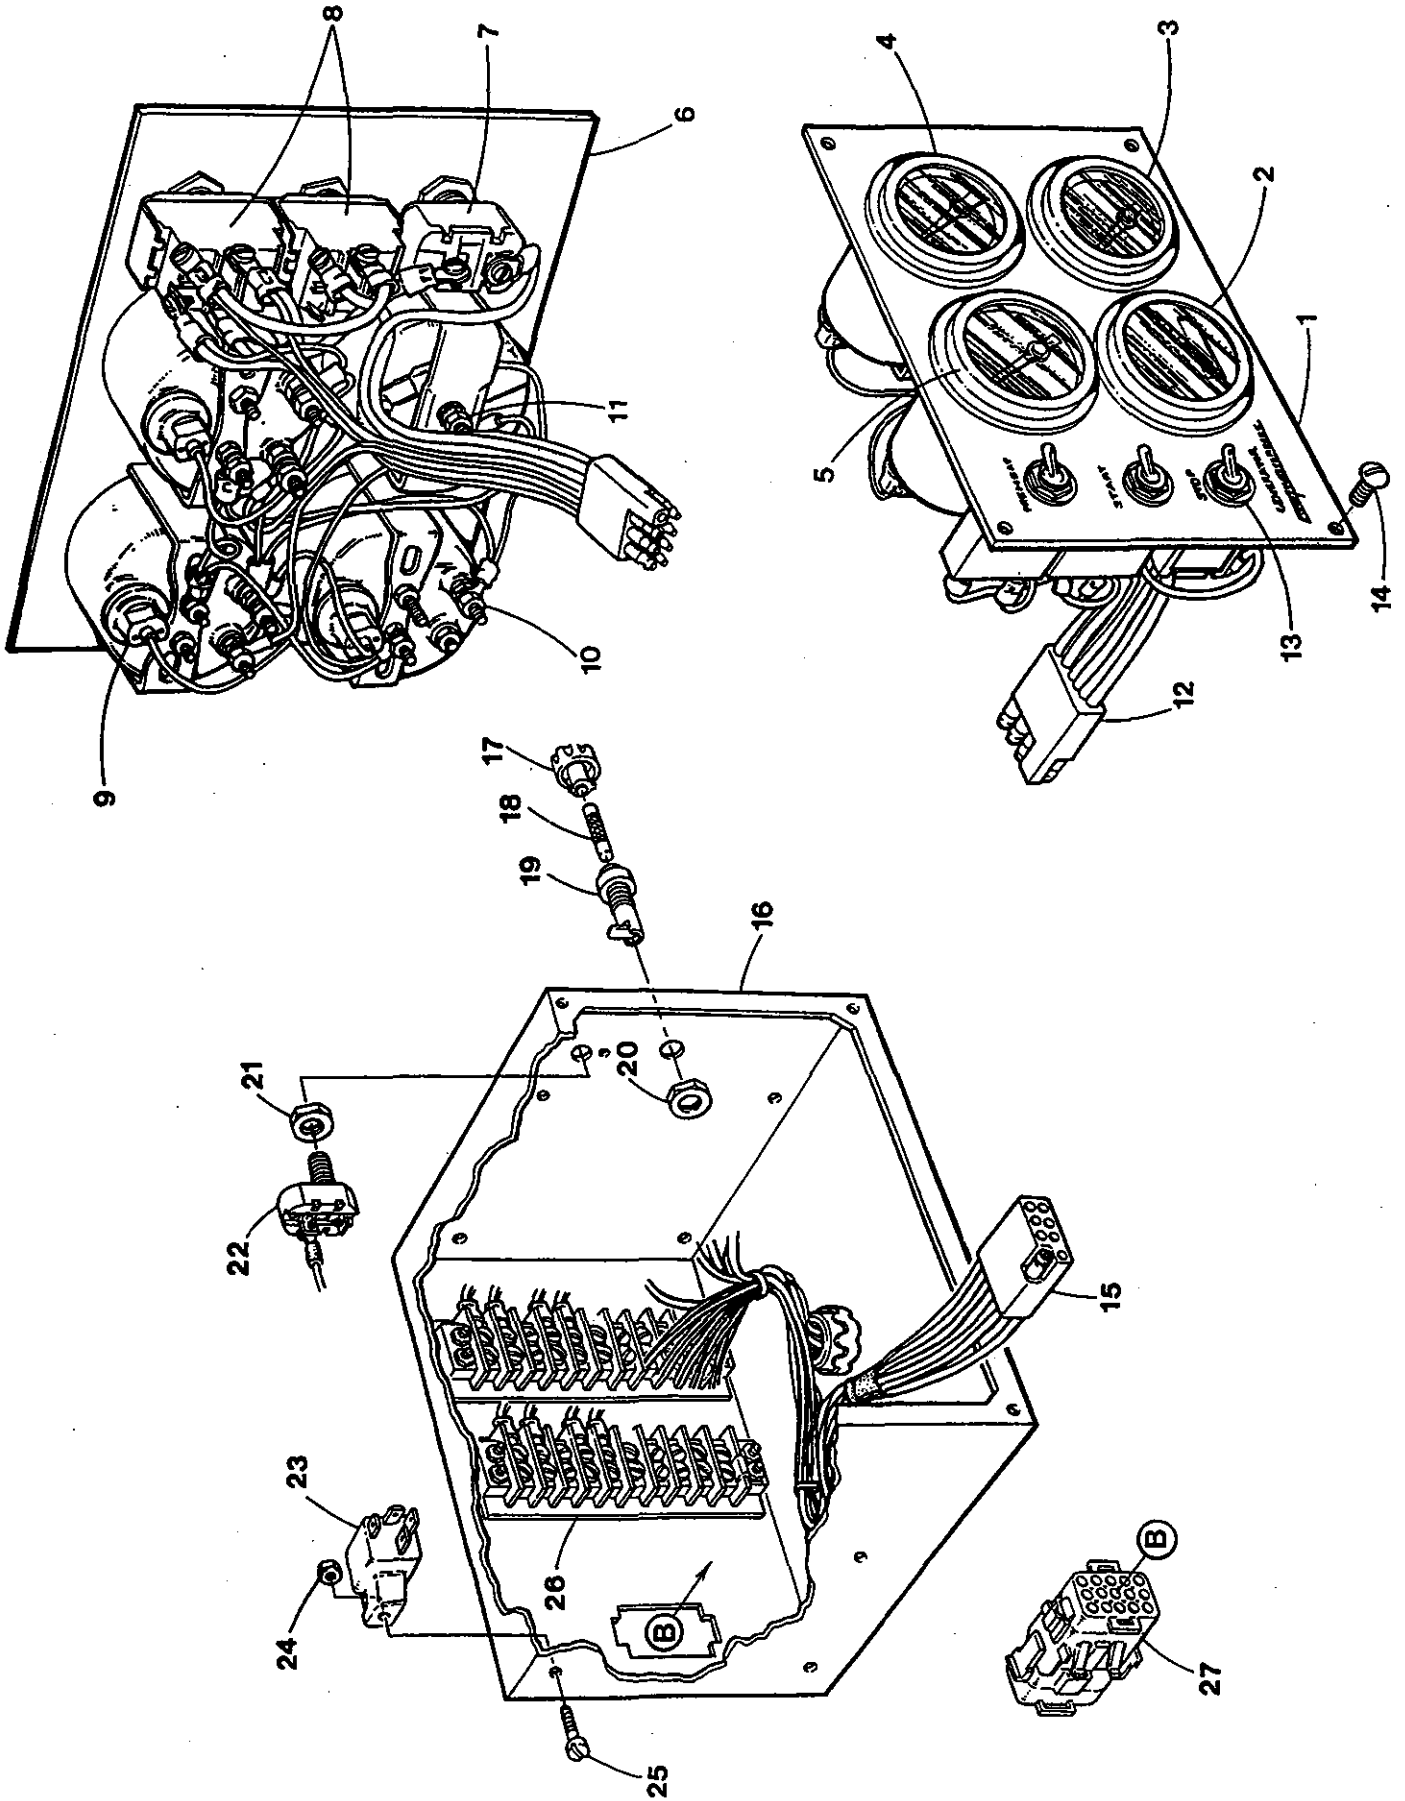

WESTERBEKE 5.0 BCDB GENERATOR - SEA RAY CONTROL PANEL

WESTERBEKE 5.0 BCDB GENERATOR - SEA RAY CONTROL PANEL

REF	PN	NAME	REMARKS	QUAN
1	036539	PANEL	GENERATOR CONTROL REF 2 THRU 13	1
2	036192	HOURLMETER		1
3	037605	VOLTMETER	12 VDC	1
4	037603	METER	OIL PRESSURE 0-100 PSI	1
5	037601	METER	WATER TEMPERATURE	1
6	034485	PLATE	PANEL	1
7	024731	SWITCH	STOP	1
8	024732	SWITCH	PREHEAT-START	2
9-1	042893	LAMP	INSTRUMENT WEDGE BASE INCL HOLDER	3
9-2	035825	WIRE	LAMP POWER CONNECTION	3
10-1	031900	NUT	10-32	AR
10-2	031902	LOCKWASHER	10	AR
11	031904	NUT	10-24 KEPS	1
12	036538	HARNESS	PANEL	1
13	031999	RING	LOCK-TOGGLE SWITCH MOUNT	3
14	034421	SCREW	8-32 X 3/8 TRUSS HEAD BLACK SS	4
15-1	043841	HARNESS	ENGINE	1
15-2	043747	HARNESS	PANEL BOX	1
16-1	043795	ASSEMBLY	BOX AND HARNESS	1
16-2	043840	BOX	GENERATOR CONTROL PANEL	1
16-3	040195	COVER	CONTROL PANEL TOP	1
17		CAP	FUSE HOLDER SEE REF 19	1
18	033769	FUSE	8 AMP	1
19	043747	HOLDER	FUSE INCL CAP AND NUT	1
20		NUT	SEE REF 19	1
21-1	038042	NUT	SWITCH MOUNT	1
21-2	031999	RING	LOCK-TOGGLE SWITCH MOUNT	1
22-1	033259	SWITCH	EMERGENCY STOP	1
22-2	033251	LABEL	EMERGENCY STOP SWITCH	1
23	037833	RELAY	40 AMP	2
24	200125	NUT	10-32 KEPS	2
25	031872	SCREW	10-32 X 1/2 BINDING HEAD SS	2
26-1	039928	BLOCK	TERMINAL 10 POSITION	2
26-2	039929	MARKER	TERMINAL BLOCK	2
26-3	015222	PLATE	SCREW-TERMINAL BLOCK	4
26-4	031855	SCREW	6-32 X 5/8 BINDING HEAD SS	7
26-5	031857	SCREW	6-32 X 7/8 BINDING HEAD SS	1
26-6	050234	NUT	6-32 KEPS	8
27	043746	CONNECTOR	ASSEMBLY FEMALE FOR REMOTE PANEL	1
28	043818	CONNECTOR	MALE JUMPER-IF REMOTE PNL NOT INSTALLED	1
29	041081	DIODE		1