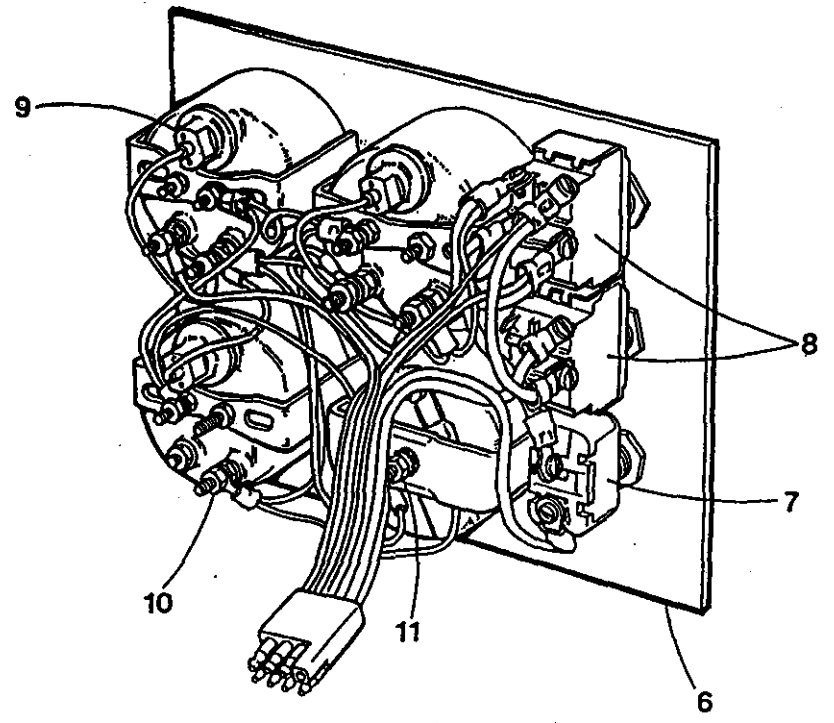

WESTERBEKE 5.0 BCD GENERATOR - CONTROL PANEL

REF	PN	NAME	REMARKS	QUAN
1	036539	PANEL	GENERATOR CONTROL REF 2 THRU 13	1
2	036192	HOURMETER		1
3	037605	VOLTMETER	12 VDC	1
4	037603	METER	OIL PRESSURE 0-100 PSI	1
5	037601	METER	WATER TEMPERATURE	1
6-1	034485	PLATE	PANEL	1
6-2	034999	COVER	BOX, WHEN PANEL REMOTE MOUNTED	1
7	024731	SWITCH	STOP	1
8	024732	SWITCH	PREHEAT-START	2
9-1	042893	LAMP	INSTRUMENT WEDGE BASE INCL HOLDER	3
9-2	035825	WIRE	LAMP POWER CONNECTION	3
10-1	031900	NUT	10-32	AR
10-2	031902	LOCKWASHER	10	AR
11	031904	NUT	10-24 KEPS	1
12	036538	HARNESS	PANEL	1
13	031999	RING	LOCK-TOGGLE SWITCH MOUNT	3
14	034421	SCREW	8-32 X 3/8 TRUSS HEAD BLACK SS	4
15-1	038123	HARNESS	ENGINE	1
15-2	036232	HARNESS	PANEL BOX	1
16	023939	BUSHING	SNAP-IN 1-3/4 IN HOLE	2
17-1	038178	ASSEMBLY	BOX AND HARNESS	1
17-2	034243	BOX	GENERATOR CONTROL PANEL	1
18	013856	PLATE	SCREW-TERMINAL BLOCK	2
19-1	031866	SCREW	8-32 X 7/8 BINDING HEAD SS	4
19-2	031842	NUT	8-32 HEX SS	4
19-3	031843	WASHER	FLAT 8	4
19-4	031844	LOCKWASHER	8	4
20	013320	BLOCK	TERMINAL 4 POS TO SEPT 93	1
21	013363	MARKER	TERMINAL BLOCK	1
22	013938	JUMPER	TERMINAL BLOCK	1
23-1	031855	SCREW	6-32 X 5/8 BINDING HEAD SS	4
23-2	050234	NUT	6-32 KEPS	4
23-3	031838	WASHER	FLAT 6	4
24	015222	PLATE	SCREW-TERMINAL BLOCK	2
24-4	038042	NUT	SWITCH	1
25	019122	MARKER	TERMINAL BLOCK	1
26	019121	BLOCK	TERMINAL 5 POS TO SEPT 93	1
27-1	033259	SWITCH	EMERGENCY STOP	1
27-2	033258	BOOT	EMERGENCY STOP SWITCH	1
27-3	033251	LABEL	EMERGENCY STOP SWITCH	1

WESTERBEKE 5.0 BCD GENERATOR - CONTROL PANEL