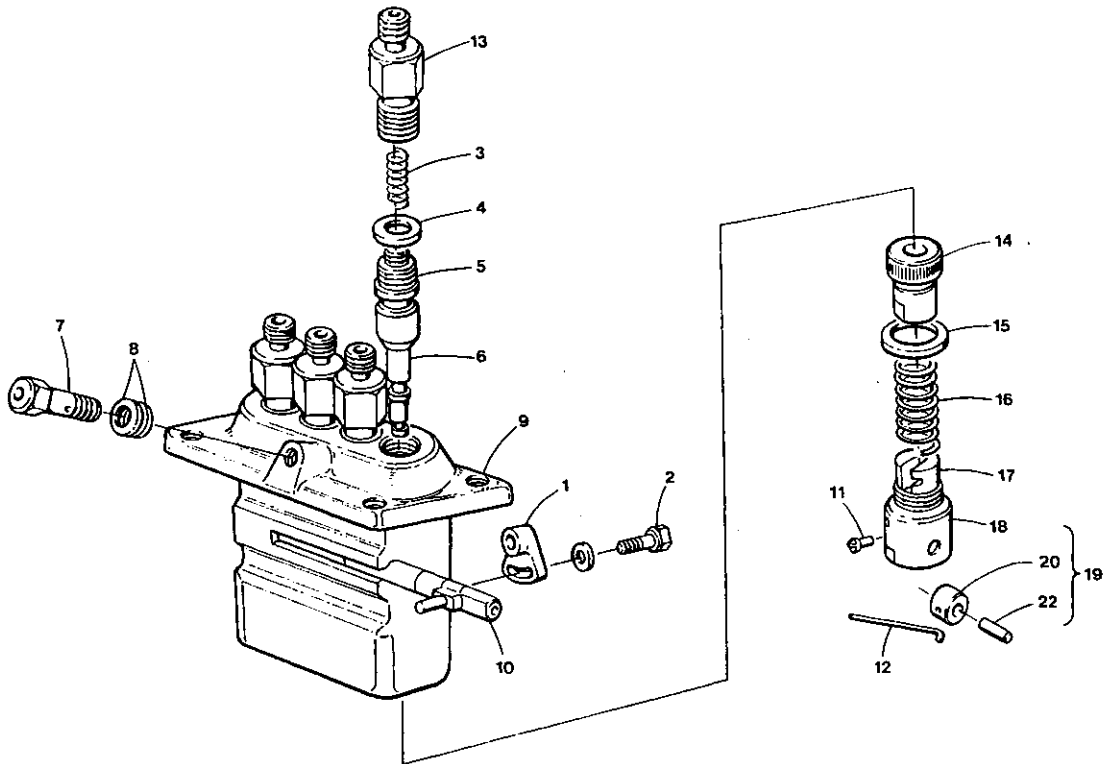

# SPEED CONTROL PLATE

ITEM	PART NO.	DESCRIPTION	QTY.
1		Bolt, Adjusting	1
2		Nut	1
3		Gasket	2
4		Nut, Cap	1
5		Cap	1
6	300030	Lever, Speed Control	1
7		Key, Feather	1
8	298821	"O" Ring	1
9	300031	Washer, Plain	1
10		Nut	2
11	298822	Plate, Friction	1
12	300033	Plate, Speed Control	1
13	298824	Gasket, Control Plate	1
14	299432	Bolt	2
15	298825	Stud	2
16	299369	Washer, Spring	2
17		Stopper	2
18	298684	Nut	4
19		Wire	
20		Lead, Sealing	
21		Clamp, Pipe	

# GOVERNOR

ITEM	PART NO.	DESCRIPTION	QTY.
1		Assembly Lever, Governor	1
2		Assembly Lever, Fork	1
3		Assembly Lever, Fork 1	1
4		Lever, Fork 1	1
5		Pin, Fork Lever 1	2
6		Pin	1
7		Spring	1
8		Screw, Set	1
9		Lever, Fork 2	1
10	298832	Shaft, Fork Lever	1
11		Bolt, Lever Shaft	1
12	299369	Washer, Spring	2
13	298834	Holder, Fork Lever	1
14	298835	Bolt	1
15		Bolt	2
16	299432	Bolt	1
17	31787	Washer, Plain	2
18		Washer, Plain	1
19		Spring, Start	1
20	300028	Spring, Governor 1	1
21	300029	Spring, Governor 2	1

# ENGINE STOP LEVER

ITEM	PART NO.	DESCRIPTION	QTY.
1		Assembly Apparatus, Idle	1
2		Assembly Bolt, Adjusting	1
3		Bolt, Adjusting	1
4		Spring	1
5		Nut	1
6		"O" Ring	1
7	300035	Assembly Lever, Engine Stop	1
8		Cover, Injection Pump	1
9		Shaft, Lever	1
10	300111	Lever, Engine Stop	1
11		"O" Ring	1
12		Pin, Spring	1
13		Spring	1
14		Stopper	1
15	298684	Nut	1
16		Wire	1
17		Lead, Sealing	1
18	299786	Gasket, Pump Cover	1
19	31810	Bolt	4

# INJECTION PUMP

ITEM	PART NO.	DESCRIPTION	QTY.
*		Assembly Pump, Injection	1
1		Plate, Adjust	3
2		Bolt	3
3		Spring, Delivery Valve	4
4		Gasket, Delivery Valve	4
5		Valve, Delivery	4
6		Element, Pump	4
7	300057	Screw	1
8	298789	Gasket	2
9		Housing, Pump	1
10		Rack, Control	4
11		Pin, Tappet Guide	4
12		Pin, Clamp	2
13		Holder, Delivery Valve	4
14		Sleeve, Control	4
15		Seat, spring Upper	4
16		Spring, Plunger	4
17		Seat, Spring Under	4
18		Shim	4
19		Assembly Tappet	4
20		Roller	4
21		Pin, Roller	4