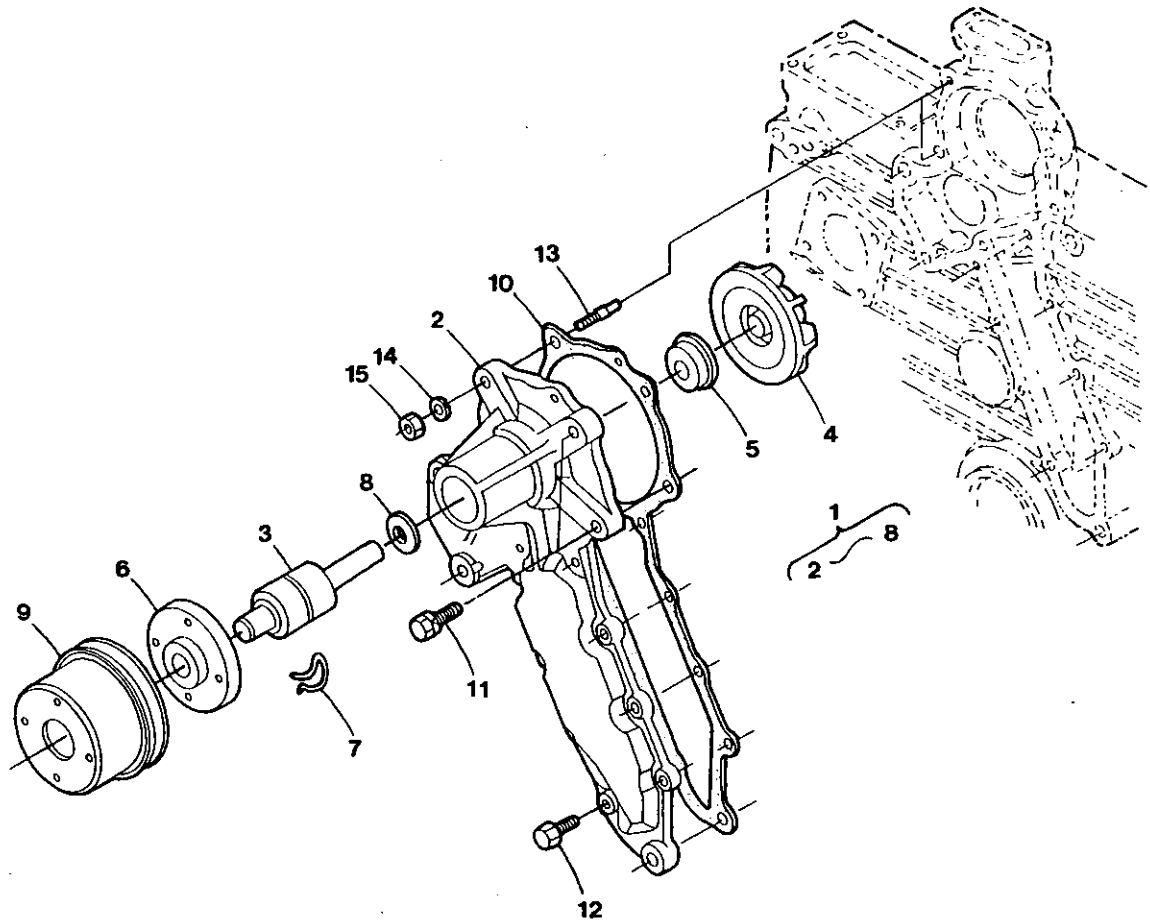

WATER PUMP

ITEM	PART NO.	DESCRIPTION	QTY.
1	300041	Assembly Pump, Water	1
2		Body, Water Pump	1
3	300042	Bearing	1
4	300043	Impeller, Water Pump	1
5	300044	Set, Seal	1
6		Flange, Water Pump Shaft	1
7		Pin, Snap	1
8		Slinger	1
9		Pulley, Fan	1
10	300047	Gasket, Water Pump	1
11	299527	Bolt	2
12	31810	Bolt	8
13		Stud	2
14	31786	Washer, Spring	2
15		Nut	2