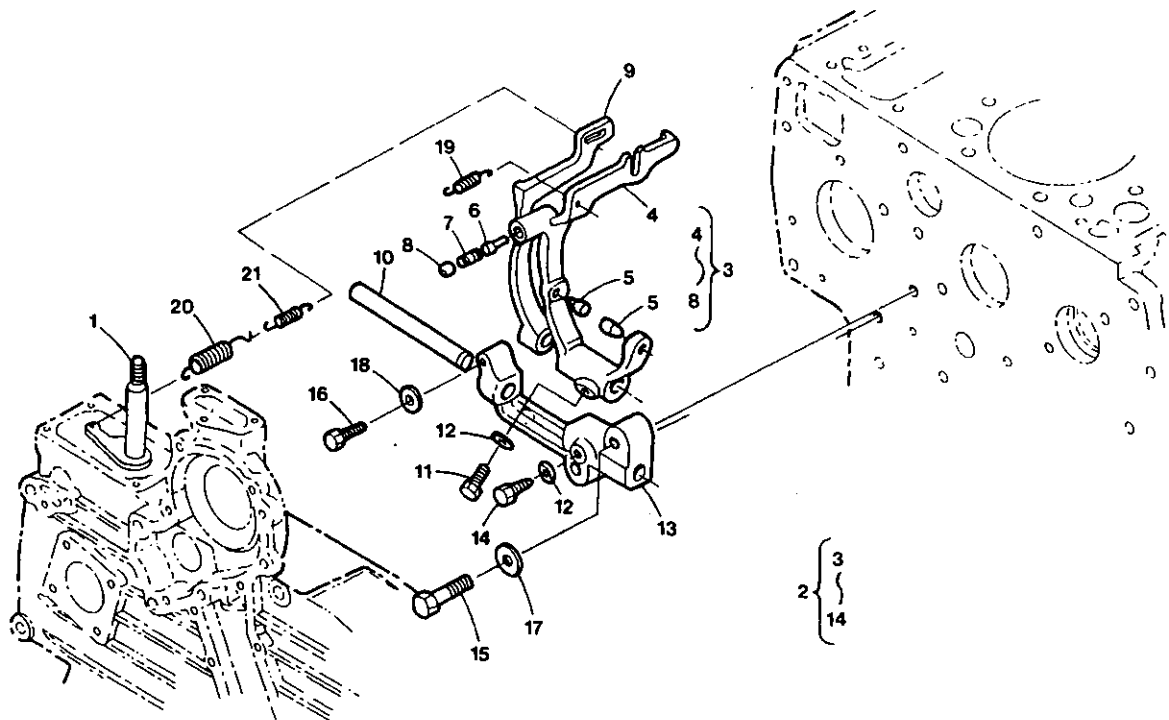

GOVERNOR

ITEM	PART NO.	DESCRIPTION	QTY.
1		Assembly Lever, Governor	1
2		Assembly Lever, Fork	1
3		Assembly Lever, Fork 1	1
4		Lever, Fork 1	1
5		Pin, Fork Lever 1	2
6		Pin	1
7		Spring	1
8		Screw, Set	1
9		Lever, Fork 2	1
10	298832	Shaft, Fork Lever	1
11		Bolt, Lever Shaft	1
12	299369	Washer, Spring	2
13	298834	Holder, Fork Lever	1
14	298835	Bolt	1
15		Bolt	2
16	299432	Bolt	1
17	31787	Washer, Plain	2
18		Washer, Plain	1
19		Spring, Start	1
20	300028	Spring, Governor 1	1
21	300029	Spring, Governor 2	1