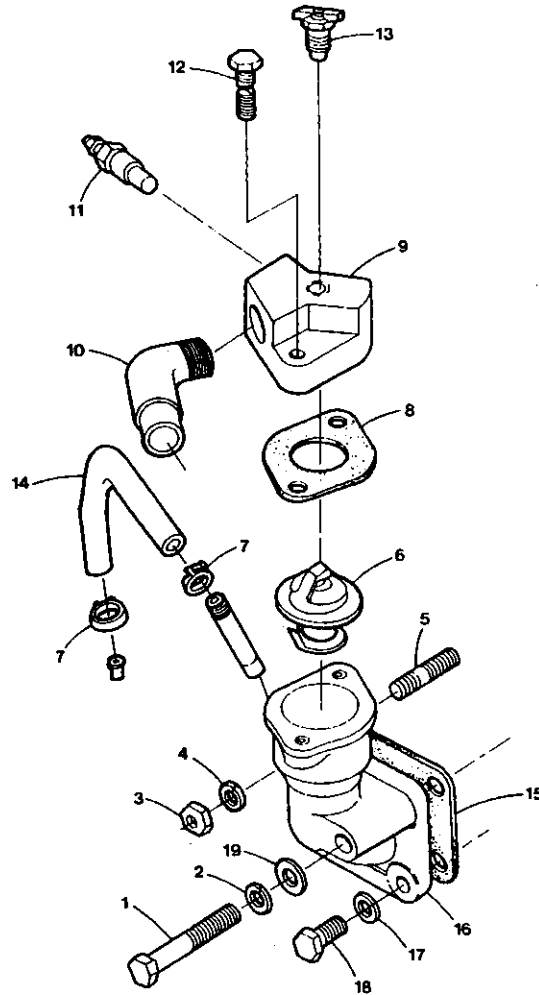

THERMOSTAT

ITEM	PART NO.	DESCRIPTION	QTY.
1	299981	Bolt	1
2	31786	Lockwasher	2
3	301297	Nut	1
4	31786	Lockwasher	1
5	302558	Stud	1
6	299798	Thermostat	1
7	298842	Clamp	2
8	298843	Gasket	1
9	298583	Thermostat	1
10	298644	Elbow	1
11	299066	Temperature Sender	1
12	301748	Bolt	2
13	239138	Drain Cock	1
14	300312	Hose	1
15	300040	Gasket, Water Flange	1
16	300039	Flange, Water	1
17	299583	Washer, Spring	2
18	299527	Bolt	2
19	31787	Washer, Plain	1