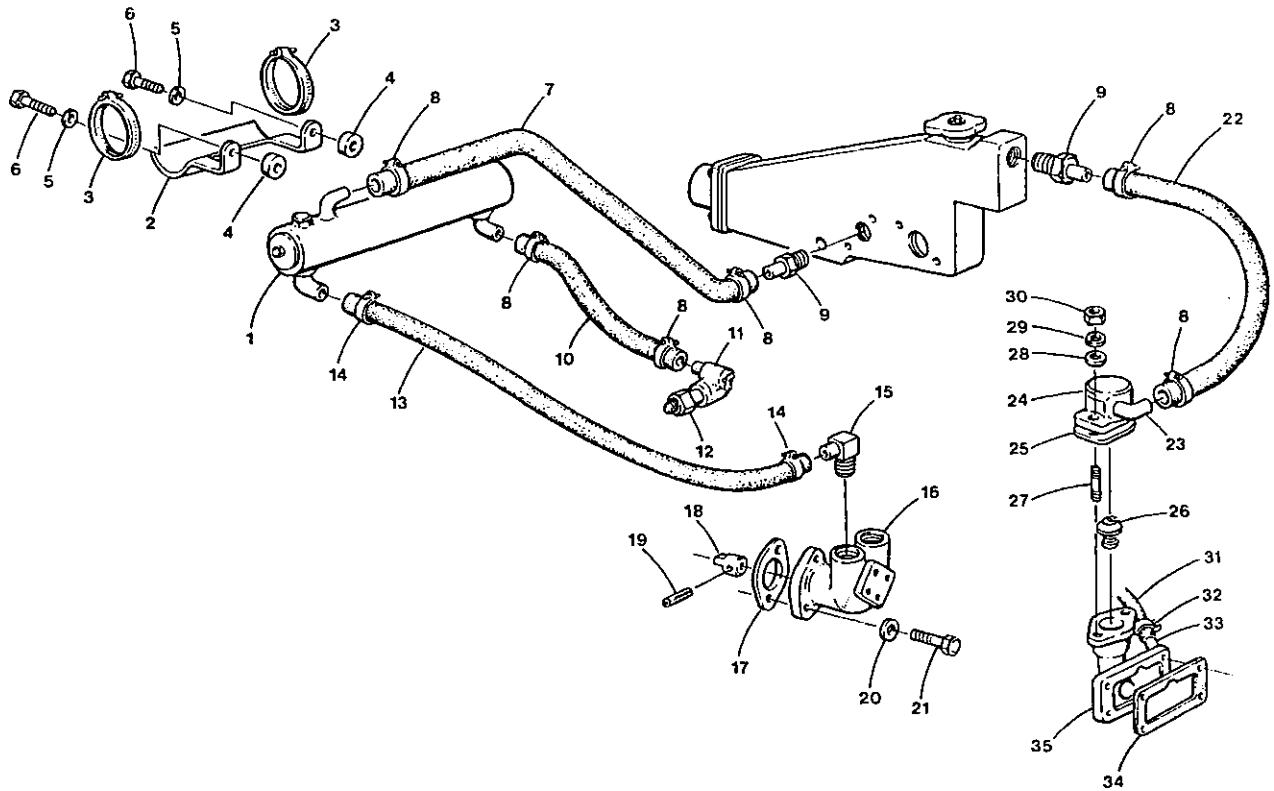

COOLING SYSTEM GROUP

ITEM	PART NO.	DESCRIPTION	QTY.
27		Stud	2
28		Washer, Plain	2
29		Washer, Lock Split	2
30		Hex, Nut	2
31	298841	Hose, Water Return	1
32	298842	Clamp, Hose	2
33	298840	Pipe, Water Return	1
34	298839	Gasket, Water Flange	1
35	300039	Flange, Water	1
36	299066	Temperature Sender	1
37	13970	1/4 NPT Pet-Cock